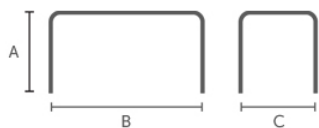

Solid Walnut Bark

Lead Ceramic

Cement Savoia Ceramic

Charcoal Savoia Ceramic

Oxide White Ceramic

Oxide Sand Ceramic

Ceramic with effect calacatta marble
1 color

Dimensions

Dimension	A (cm) (inch)	B (cm) (inch)	C (cm) (inch)	D (cm) (inch)
200x100	76 (29.9)	200 (78.7)	100 (39.4)	(0)
200x106	76 (29.9)	200 (78.7)	106 (41.7)	(0)
250x100	76 (29.9)	250 (98.4)	100 (39.4)	(0)
250x106	76 (29.9)	250 (98.4)	106 (41.7)	(0)

Dimension	A (cm) (inch)	B (cm) (inch)	C (cm) (inch)	D (cm) (inch)
300x106	76 (29.9)	300 (118.1)	106 (41.7)	(0)

Volumetric Details

Weight 108

Volume 0.21 mc

Package 4

Gallery

Downloads

Zeus 3D (zip) - <http://www.midj.com/images/uploads/resources/ZEUS.zip>