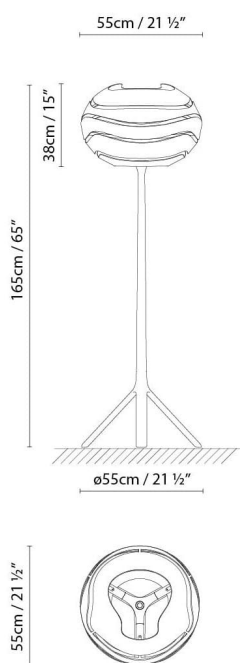

**Description:**

A floor lamp featuring an organic look, with an aluminium shade and structure. Direct and reflected light. Available in textured monochromatic white or black matte finishes, and textured two-toned matte black and white, with a gold interior. Textile cables in the same tone. Dimmer.

Materials:

Aluminium.

Finishes:

White/white.
Black/black.
White/gold.
Black/gold.

Certifications:

IP20
230V

TREE SERIES F

**Light source:**

LED 6W (E27) DIM

LED **A+**

Halo. ECO max. 100W (E27)

**Weight :**

Net kg.: 6.95

Gross kg: 8.1

Packaging:

N. packages: 1

Volume m3: 0.648

Dimensions cm: 60 x 60 x 180

Collection

Designer
Technical drawing