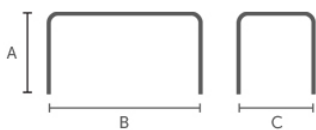

MIDJ
in Italy

Toronto

design Paolo Vernier

Toronto fixed table available in different sizes. Structure in wood, satin or lacquered steel.

Also available extendable version.

Finishing and Materials

Base

White Steel

Satin

Lacquered Ash dark oak
finish

Lacquered Ash natural oak
finish

Top

Transparent Glass

Veneered Wood Dark Oak

Dimensions

Dimension	A	B	C	D
	(cm)	(cm)	(cm)	(cm)
	(inch)	(inch)	(inch)	(inch)
160x100	76 (29.9)	160 (63)	100 (39.4)	(0)
200x100	76 (29.9)	200 (78.7)	100 (39.4)	(0)
200x106	76 (29.9)	200 (78.7)	106 (41.7)	(0)
300x106	76 (29.9)	300 (118.1)	106 (41.7)	(0)