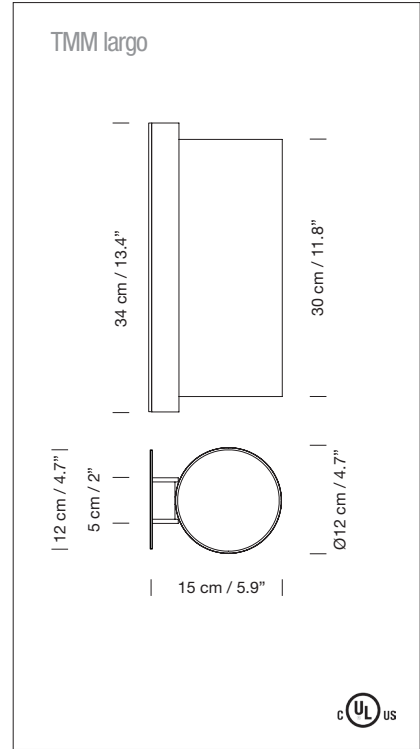

UL MODELS

COLLECTION

Floor lamp

Wall lamps