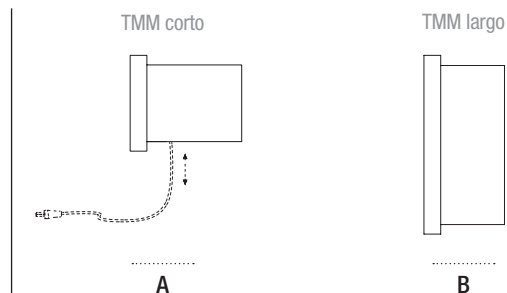

TMM

Miguel Milá, 1964

Wall Lamps

The TMM collection of short and long wall lamps comprises a simple beech channel into which the white or beige parchment shade is partially inserted. The short wall lamp can also come with the exterior cable, which doubles up as the light switch, or have a direct connection to the wall.

GENERAL DESCRIPTION

Beech wood structure.
 Lampshade in white (optional upper diffuser in white translucent engineering plastic) or beige parchment.
 Available in two versions:

- (A) TMM corto:
 - with plug: the light is switched on/off by pulling lightly on the cable. Electric cable length: 4 m / 157.4"
 - Direct connection to the wall: Suitable for Outlet Box (UL market).
- (B) TMM largo:
 - Direct connection to the wall: Suitable for Outlet Box (UL market).

Input voltaje : 100, 120, 230 Vac. (50 Hz / 60 Hz). According to destination.

APPROXIMATE WEIGHT (unpacked)

- (A) TMM corto: 1,2 kg / 2.6 lb
- (B) TMM largo: 2,6 kg / 5.7 lb

REGULATIONS

CE

IP 20
 UNE-EN 60598
 UNE-EN 55015
 UNE-EN 60529