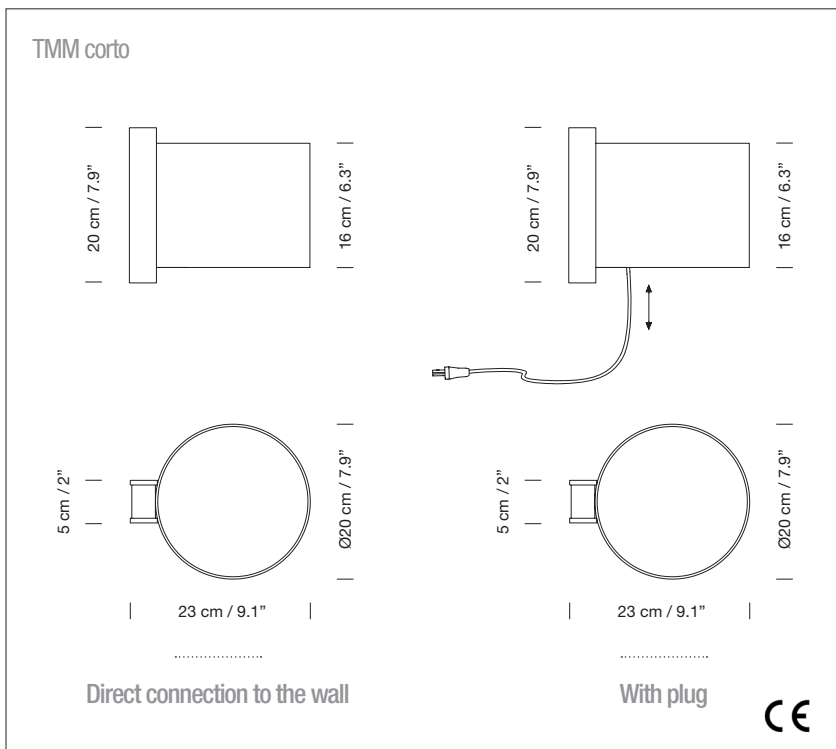

REGULATIONS

CE

IP 20
UNE-EN 60598
UNE-EN 55015
UNE-EN 60529

cUL US

Non-class 2
Dry location only
UL-1598
E-353545

MAINTENANCE

Clean with a smooth cloth. Do not use ammonia, solvents or abrasive cleaning products.

OTHERS

The lamp are delivered in one package.
The assembly instructions are delivered with the product.

CE MODELS