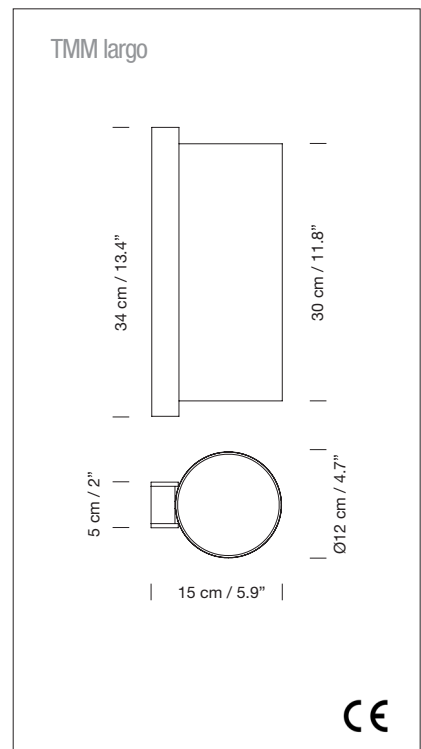

REGULATIONS

CE

IP 20
UNE-EN 60598
UNE-EN 55015
UNE-EN 60529

cUL US

Non-class 2
Dry location only
UL-1598
E-353545

MAINTENANCE

Clean with a smooth cloth. Do not use ammonia, solvents or abrasive cleaning products.

OTHERS

The lamp are delivered in one package.
The assembly instructions are delivered with the product.

CE MODELS