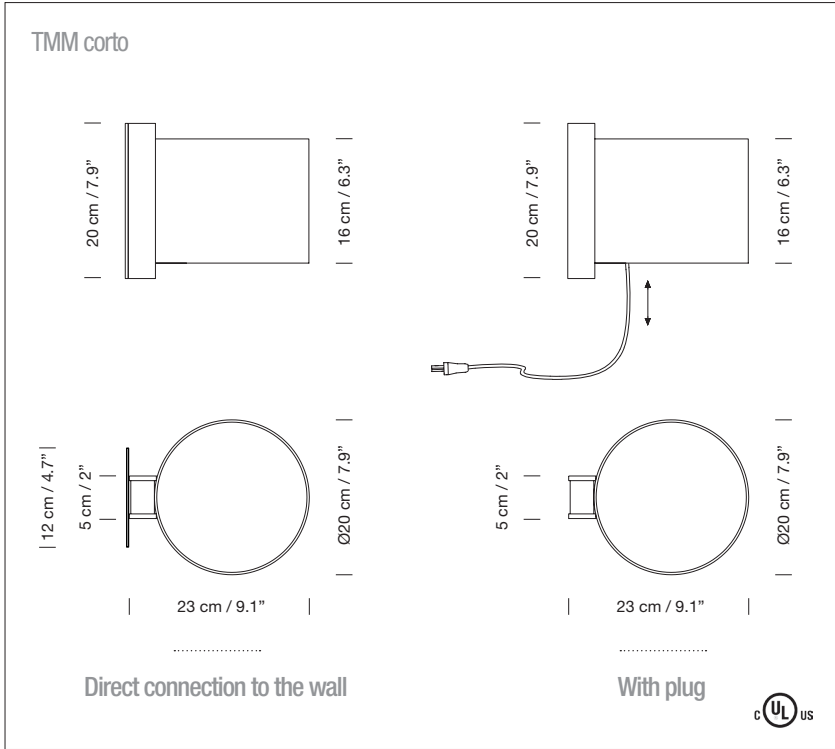

UL MODELS

COLLECTION

Floor lamp

Wall lamps