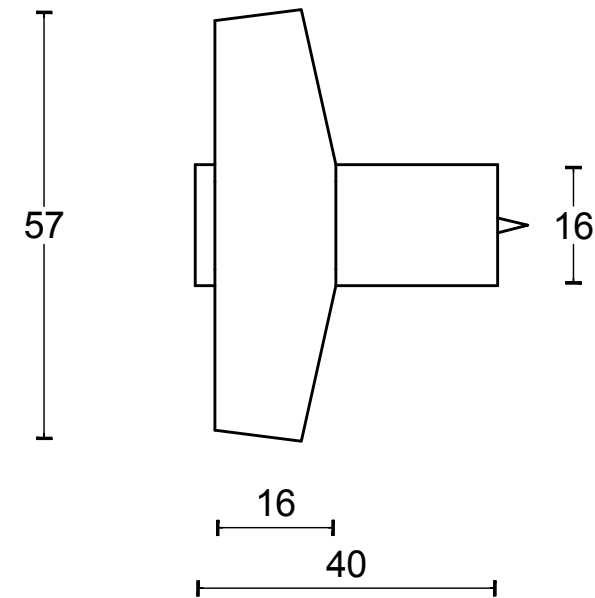

TENSE BB25M solid cabinet knob satin stainless steel

Productgroup: cabinet knobs
Collection: TENSE by BERTRAM BEERBAUM
Designer: Bertram Beerbaum
Finish: satin stainless steel
Unit: piece
Article code: 3304P001INXX0

TENSE BB25M

solid cabinet knob
stainless steel

FORMANI [®]		Part number:	
		Description:	
Doc no.: 3304P001 TENSE BB25M V01.dwg	TENSE BB25M		Format:
Drawn by: Christian Brimbois Creation date: 6-1-2016			A3
FORMANI HOLLAND B.V. EUROPALAAN 12 6199 AB MAASTRICHT-AIRPORT NL T +31 (0)43 308 90 00 INFO@FORMANI.COM FORMANI.COM			