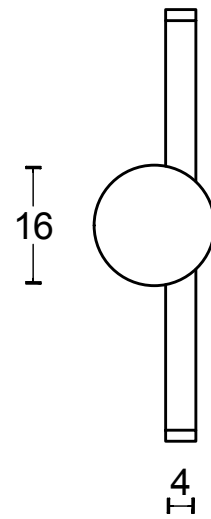

TENSE BB25M solid cabinet knob satin stainless steel

Productgroup: cabinet knobs
Collection: TENSE by BERTRAM BEERBAUM
Designer: Bertram Beerbaum
Finish: satin stainless steel
Unit: piece
Article code: 3304P001INXX0

TENSE BB25M

solid cabinet knob
stainless steel

FORMANI [®]		Part number:	
		Description:	
Doc no.: 3304P001 TENSE BB25M V01.dwg	TENSE BB25M		Format:
Drawn by: Christian Brimbois Creation date: 6-1-2016			A3
FORMANI HOLLAND B.V. EUROPALAAN 12 6199 AB MAASTRICHT-AIRPORT NL T +31 (0)43 308 90 00 INFO@FORMANI.COM FORMANI.COM			