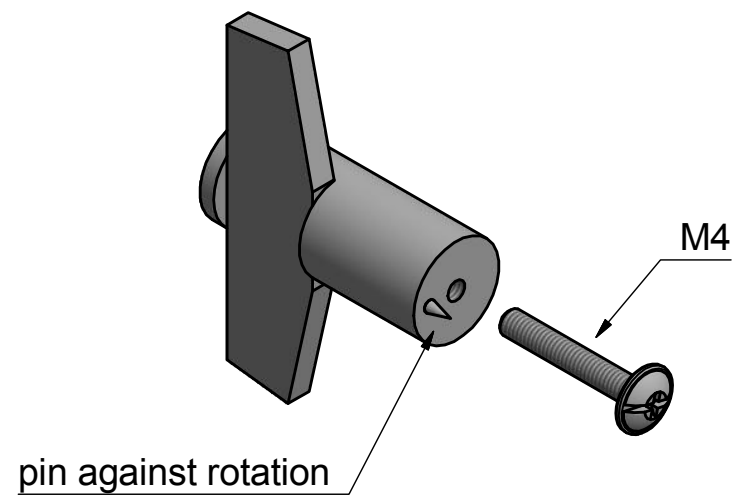

TENSE BB25M solid cabinet knob satin stainless steel

Productgroup: cabinet knobs
Collection: TENSE by BERTRAM BEERBAUM
Designer: Bertram Beerbaum
Finish: satin stainless steel
Unit: piece
Article code: 3304P001INXX0

TENSE BB25M

solid cabinet knob
stainless steel

FORMANI [®]		Part number:	
		Description:	
Doc no.: 3304P001 TENSE BB25M V01.dwg	TENSE BB25M		Format:
Drawn by: Christian Brimbois Creation date: 6-1-2016			A3
FORMANI HOLLAND B.V. EUROPALAAN 12 6199 AB MAASTRICHT-AIRPORT NL T +31 (0)43 308 90 00 INFO@FORMANI.COM FORMANI.COM			