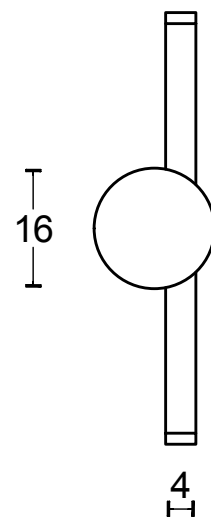

TENSE BB25M solid cabinet knob satin black

Productgroup: cabinet knobs
Collection: TENSE by BERTRAM BEERBAUM
Designer: Bertram Beerbaum
Finish: satin black RAL9004
Unit: piece
Article code: 3304P001NMXX0

TENSE BB25M

solid cabinet knob
stainless steel

| | | | |
|---|-------------------------|--------------------|-----------|
| FORMANI® | | Part number: | |
| Doc no.: 3304P001 TENSE BB25M V01.dwg | | TENSE BB25M | Format: |
| Drawn by: Christian Brimbois | Creation date: 6-1-2016 | | A3 |
| FORMANI HOLLAND B.V. EUROPALAAN 12 6199 AB MAASTRICHT-AIRPORT NL T +31 (0)43 308 90 00 INFO@FORMANI.COM FORMANI.COM | | | |