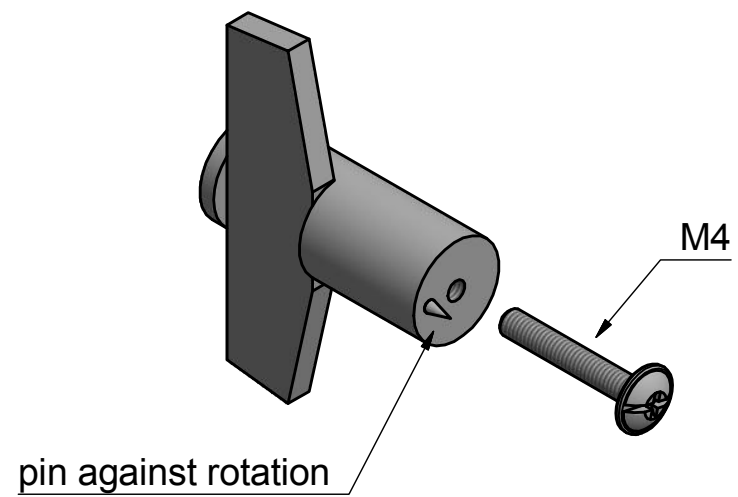

TENSE BB25M solid cabinet knob satin black

Productgroup: cabinet knobs
Collection: TENSE by BERTRAM BEERBAUM
Designer: Bertram Beerbaum
Finish: satin black RAL9004
Unit: piece
Article code: 3304P001NMXX0

TENSE BB25M

solid cabinet knob
stainless steel

| | | | |
|---|-------------------------|--------------------|-----------|
| FORMANI® | | Part number: | |
| Doc no.: 3304P001 TENSE BB25M V01.dwg | | TENSE BB25M | Format: |
| Drawn by: Christian Brimbois | Creation date: 6-1-2016 | | A3 |
| FORMANI HOLLAND B.V. EUROPALAAN 12 6199 AB MAASTRICHT-AIRPORT NL T +31 (0)43 308 90 00 INFO@FORMANI.COM FORMANI.COM | | | |