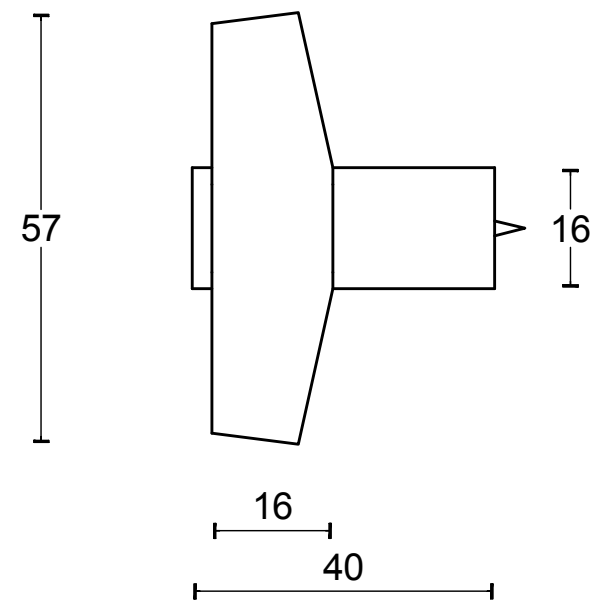

TENSE BB25M solid cabinet knob satin black

Productgroup: cabinet knobs
Collection: TENSE by BERTRAM BEERBAUM
Designer: Bertram Beerbaum
Finish: satin black RAL9004
Unit: piece
Article code: 3304P001NMXX0

TENSE BB25M

solid cabinet knob
stainless steel

| | | | |
|---|-------------------------|--------------------|-----------|
| FORMANI® | | Part number: | |
| Doc no.: 3304P001 TENSE BB25M V01.dwg | | TENSE BB25M | Format: |
| Drawn by: Christian Brimbois | Creation date: 6-1-2016 | | A3 |
| FORMANI HOLLAND B.V. EUROPALAAN 12 6199 AB MAASTRICHT-AIRPORT NL T +31 (0)43 308 90 00 INFO@FORMANI.COM FORMANI.COM | | | |