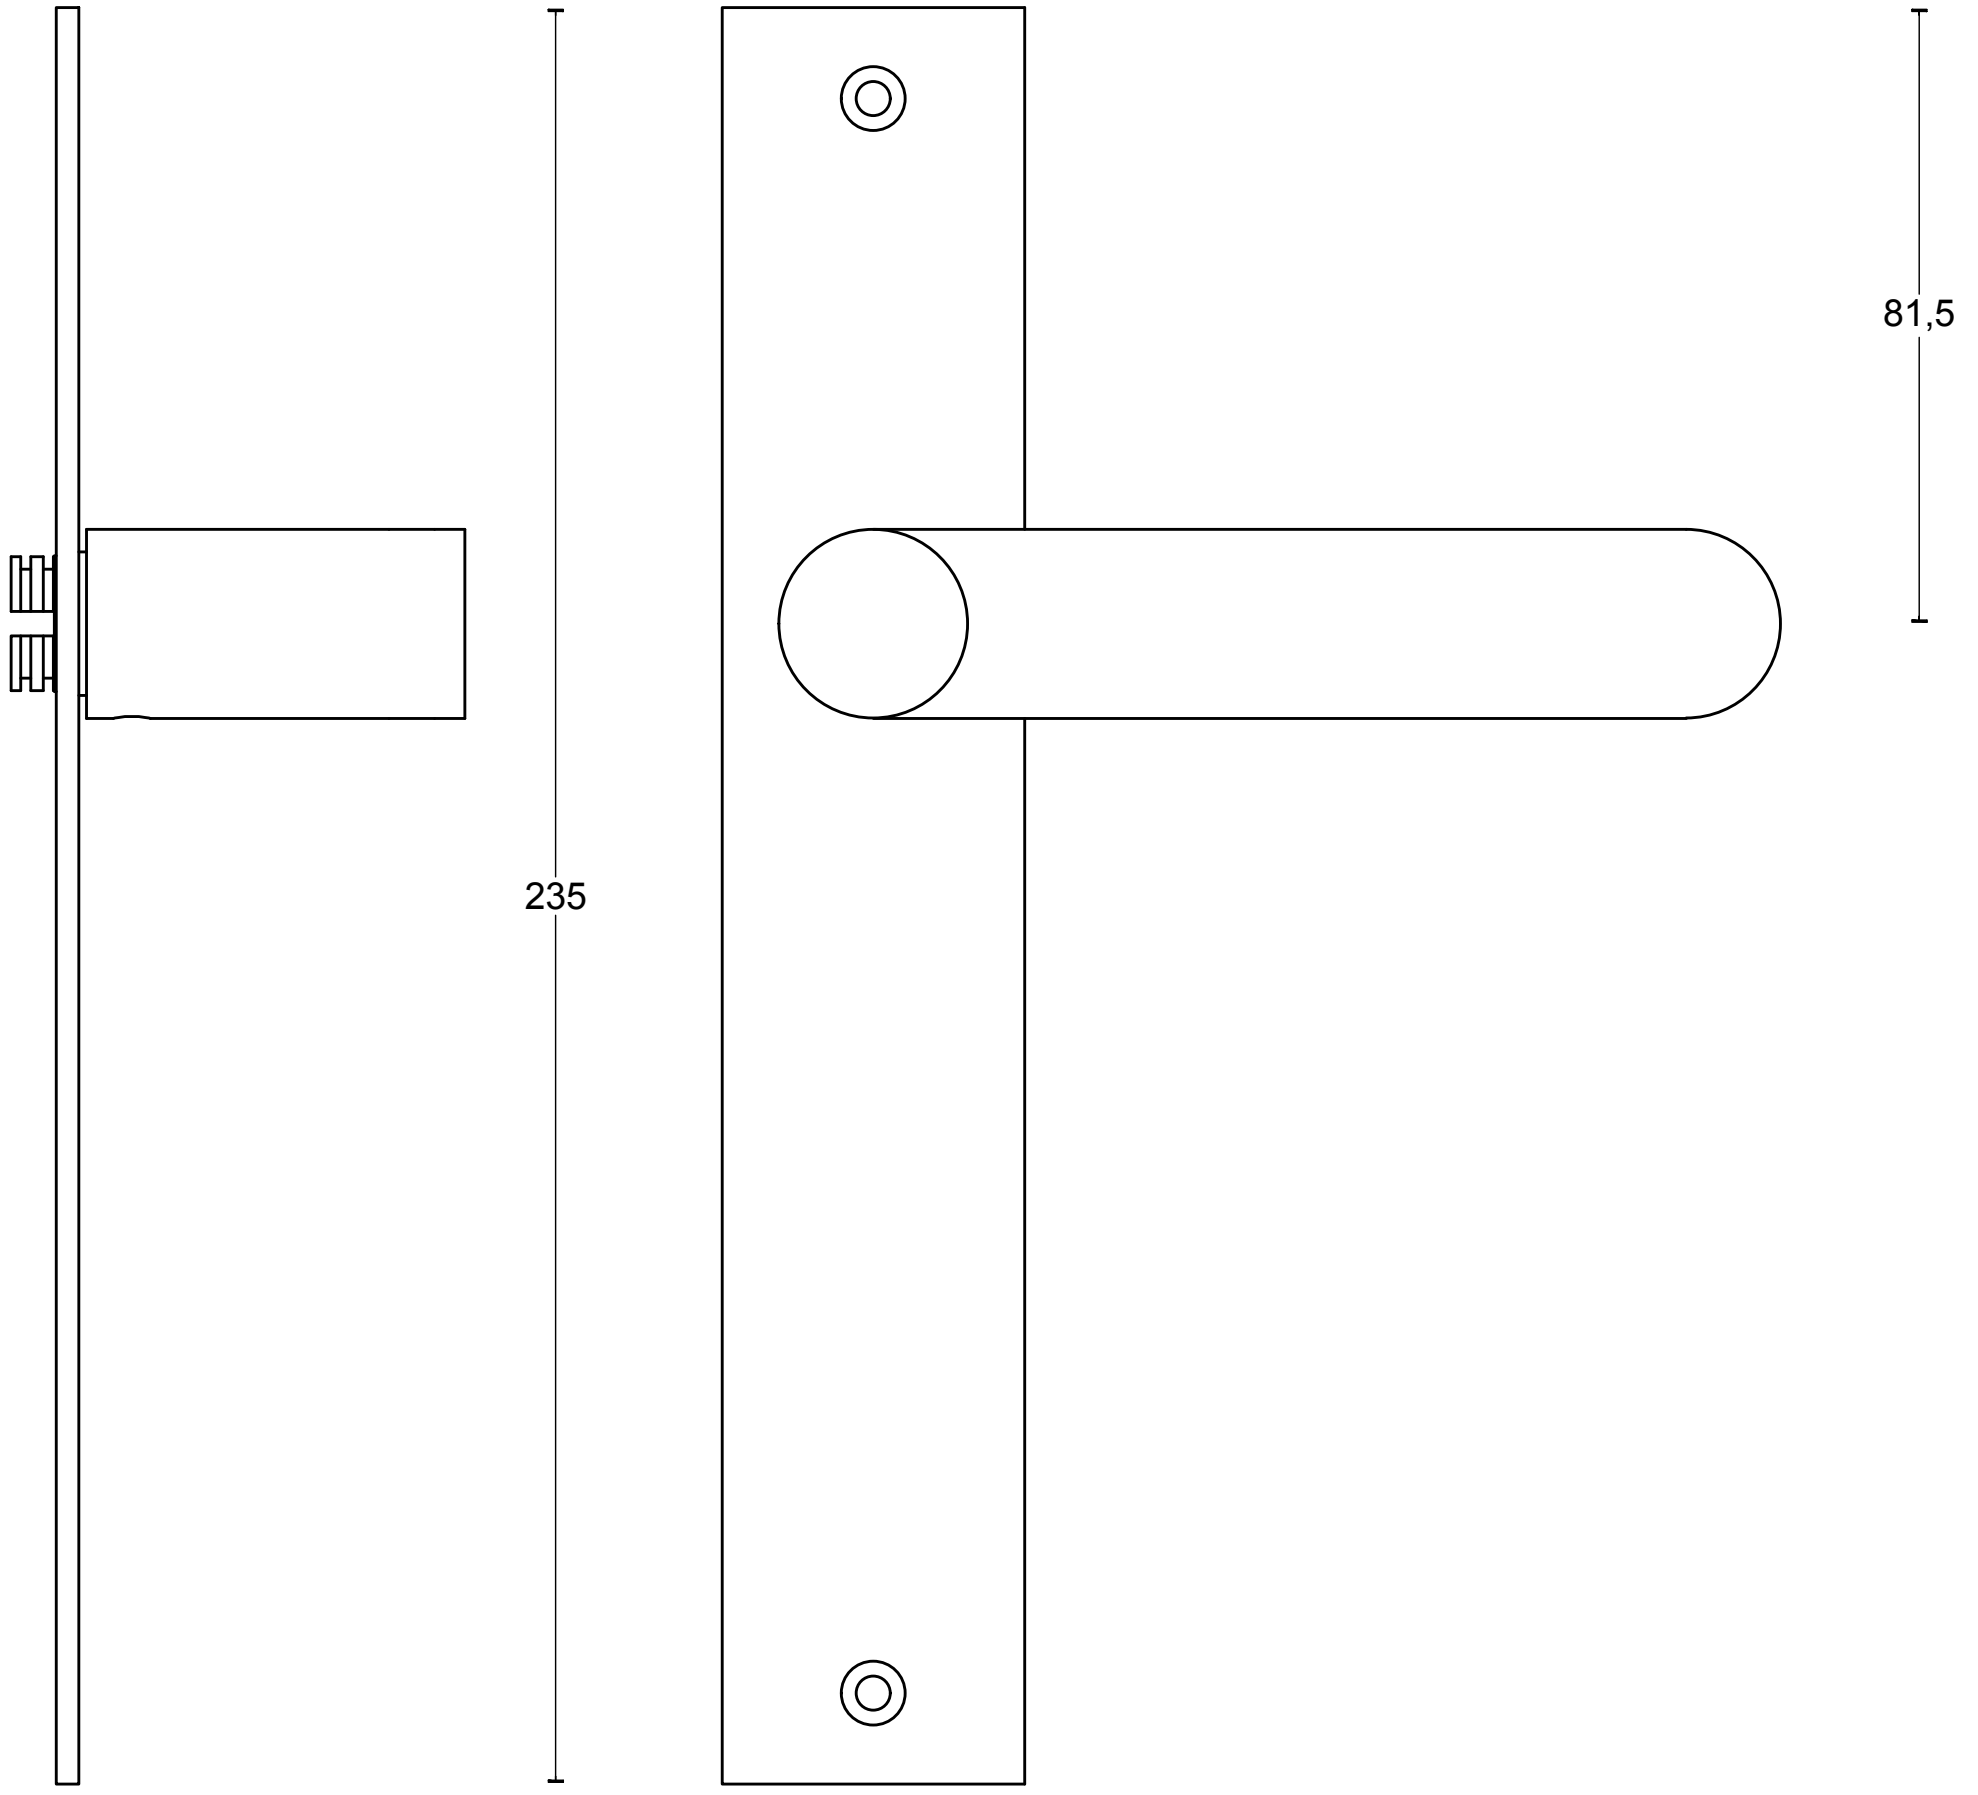

TENSE BB103P236SFC solid unsprung lever handle on plate blank satin black

Productgroup: lever handles
Collection: TENSE by BERTRAM BEERBAUM
Designer: Bertram Beerbaum
Finish: satin black RAL9004
Unit: pair
Article code: 3301D024NMXX0F

3
I

235

81,5

40

3
I

54

6

132,5