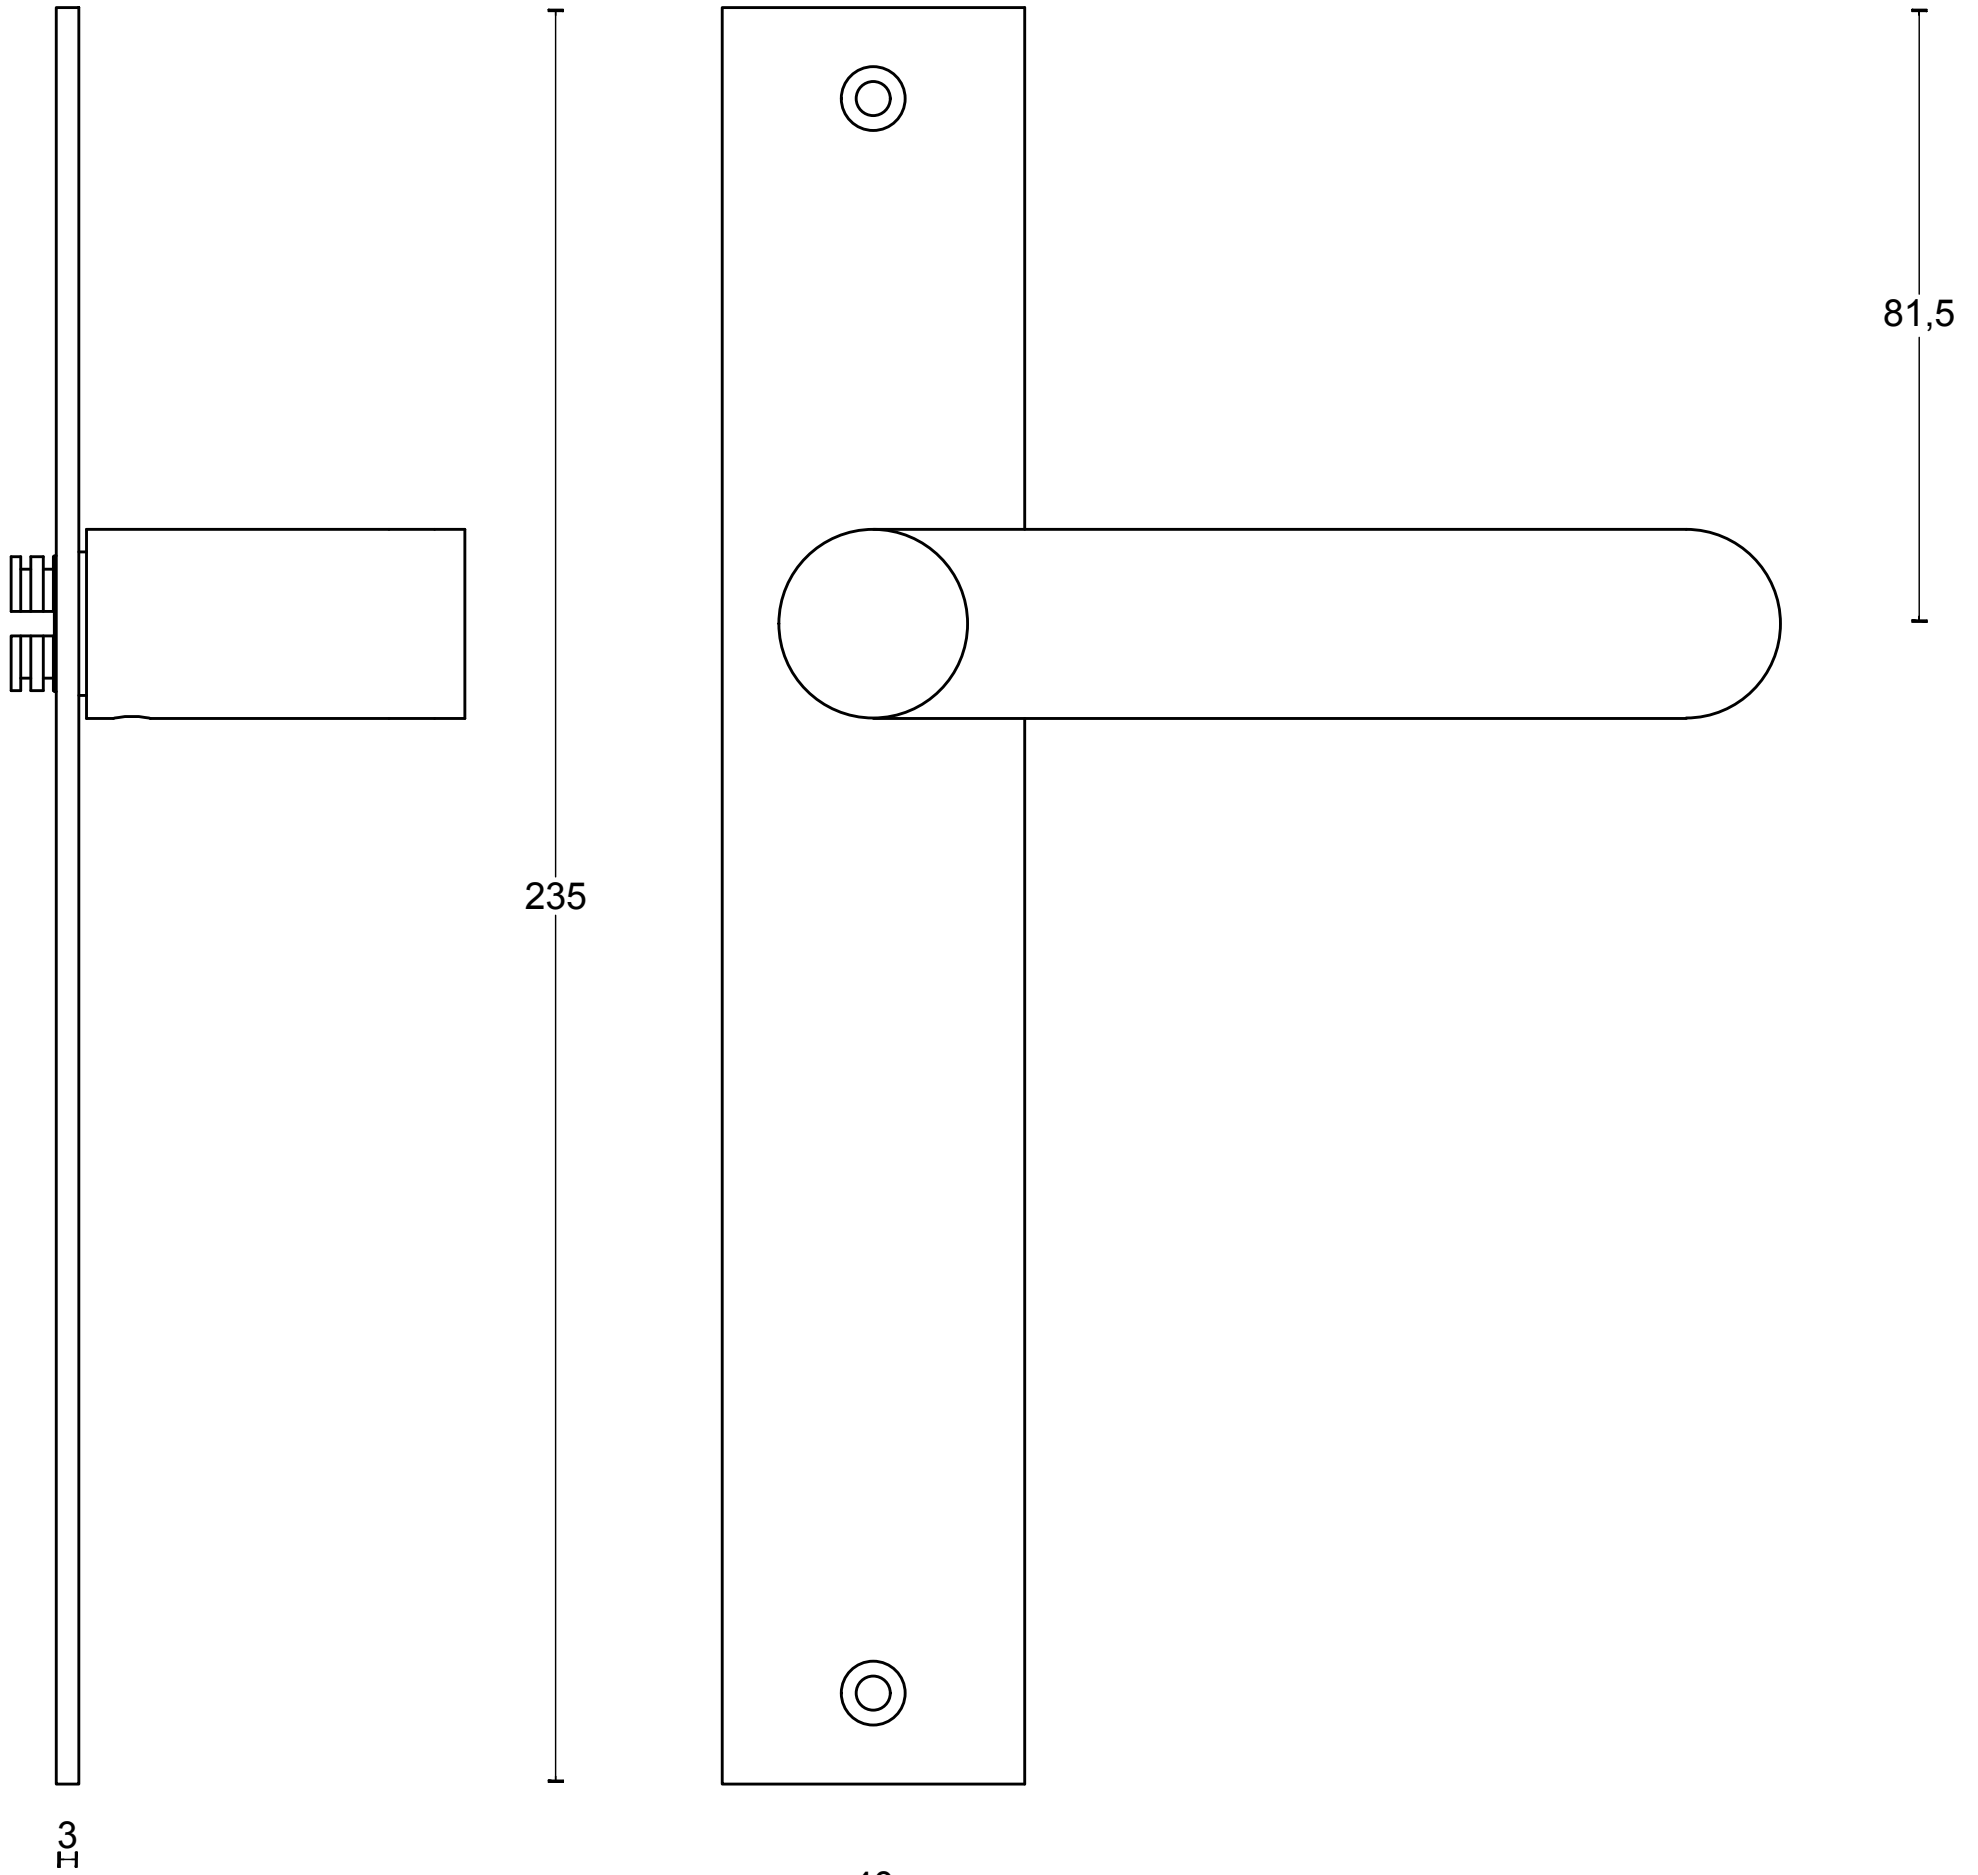

TENSE BB103P236SFC solid unsprung lever handle on plate blank bronze

Productgroup: lever handles
Collection: TENSE by BERTRAM BEERBAUM
Designer: Bertram Beerbaum
Finish: bronze
Unit: pair
Article code: 3301D024BRXX0F

3
I

235

81,5

40

3
I

54

6

132,5