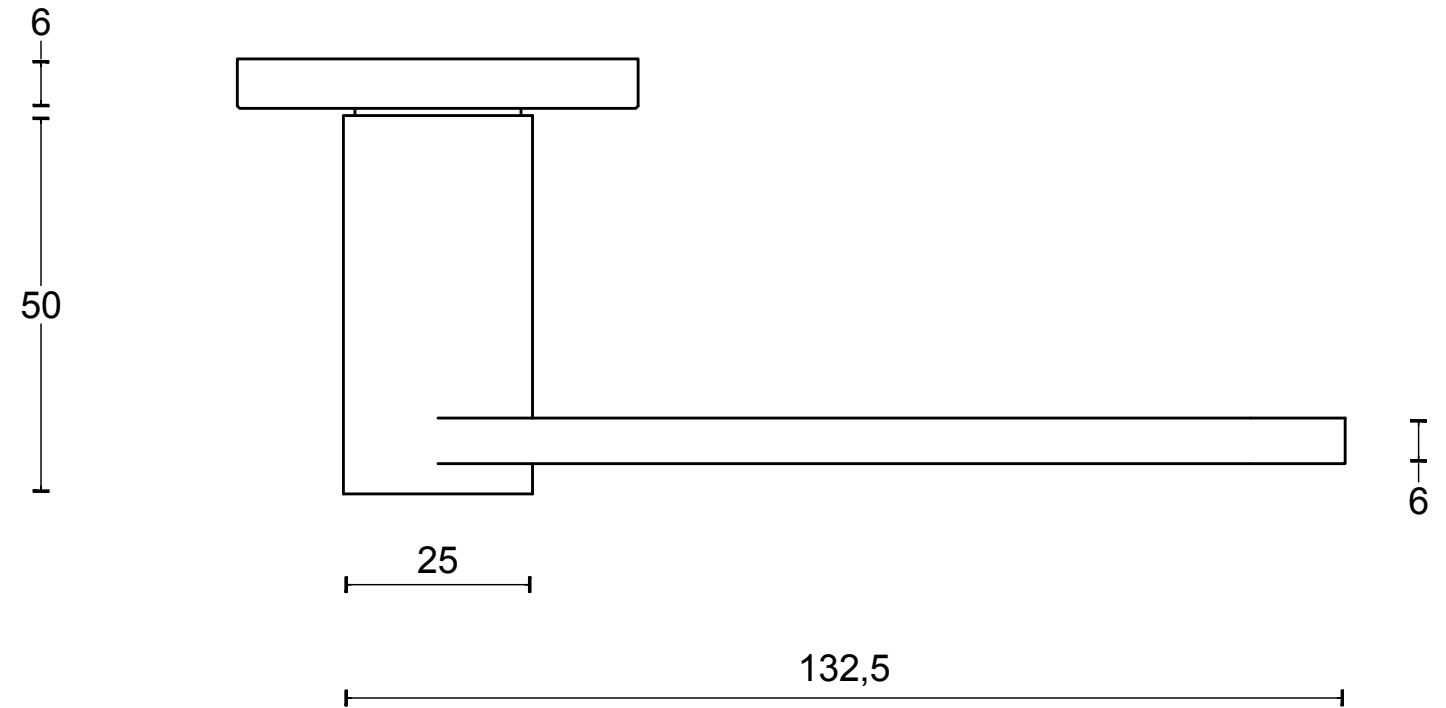

TENSE BB103 solid unsprung lever handle on rose satin stainless steel

Productgroup: lever handles
Collection: TENSE by BERTRAM BEERBAUM
Designer: Bertram Beerbaum
Finish: satin stainless steel
Unit: pair
Article code: 3301D024INXX0

TENSE BB103 G

lever handle
stainless steel

FORMANI®		Part number:	
		Description:	
Doc no.: 3301D004 TENSE BB103G V01.dwg	TENSE BB103 G		Format:
Drawn by: Christian Brimbois			Creation date: 17-12-2015
FORMANI HOLLAND B.V. EUROPALAAN 12 6199 AB MAASTRICHT-AIRPORT NL T +31 (0)43 308 90 00 INFO@FORMANI.COM FORMANI.COM			