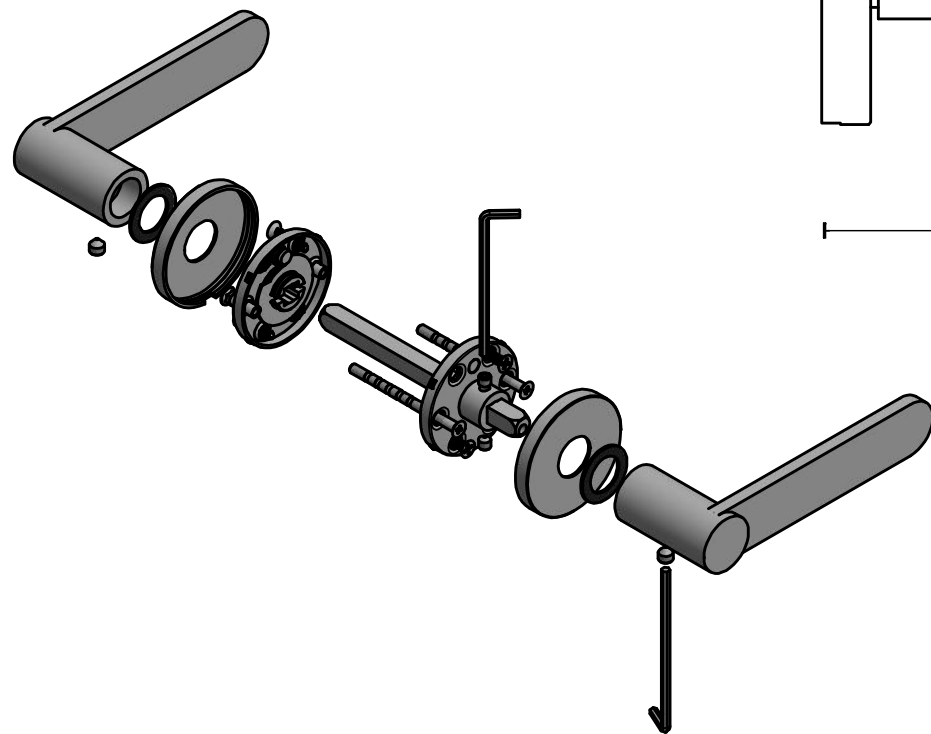

TENSE BB103 solid unsprung lever handle on rose satin stainless steel

Productgroup: lever handles
Collection: TENSE by BERTRAM BEERBAUM
Designer: Bertram Beerbaum
Finish: satin stainless steel
Unit: pair
Article code: 3301D024INXX0

TENSE BB103 G

lever handle
stainless steel

FORMANI®		Part number:	
		Description:	
Doc no.: 3301D004 TENSE BB103G V01.dwg	TENSE BB103 G		Format:
Drawn by: Christian Brimbois			Creation date: 17-12-2015
FORMANI HOLLAND B.V. EUROPALAAN 12 6199 AB MAASTRICHT-AIRPORT NL T +31 (0)43 308 90 00 INFO@FORMANI.COM FORMANI.COM			