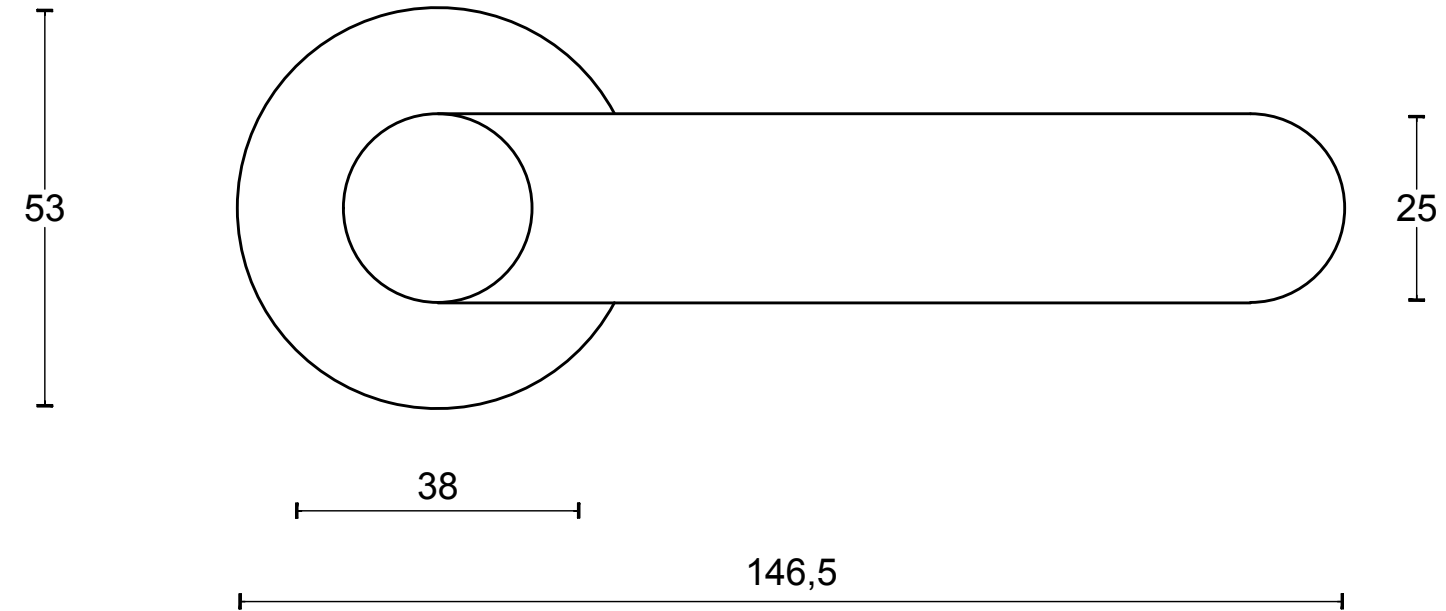

TENSE BB103 solid unsprung lever handle on rose satin stainless steel

Productgroup: lever handles
Collection: TENSE by BERTRAM BEERBAUM
Designer: Bertram Beerbaum
Finish: satin stainless steel
Unit: pair
Article code: 3301D024INXX0

TENSE BB103 G

lever handle
stainless steel

FORMANI®		Part number:	
		Description:	
Doc no.: 3301D004 TENSE BB103G V01.dwg	TENSE BB103 G		Format:
Drawn by: Christian Brimbois			Creation date: 17-12-2015
FORMANI HOLLAND B.V. EUROPALAAN 12 6199 AB MAASTRICHT-AIRPORT NL T +31 (0)43 308 90 00 INFO@FORMANI.COM FORMANI.COM			