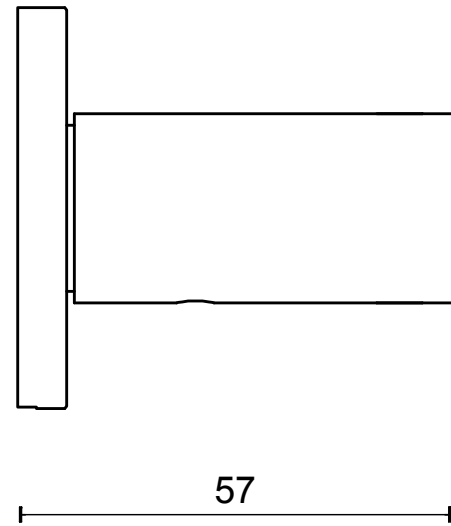

TENSE BB103 solid unsprung lever handle on rose satin stainless steel

Productgroup: lever handles
Collection: TENSE by BERTRAM BEERBAUM
Designer: Bertram Beerbaum
Finish: satin stainless steel
Unit: pair
Article code: 3301D024INXX0

TENSE BB103 G

lever handle
stainless steel

FORMANI®		Part number:	
		Description:	
Doc no.: 3301D004 TENSE BB103G V01.dwg	TENSE BB103 G		Format:
Drawn by: Christian Brimbois			Creation date: 17-12-2015
FORMANI HOLLAND B.V. EUROPALAAN 12 6199 AB MAASTRICHT-AIRPORT NL T +31 (0)43 308 90 00 INFO@FORMANI.COM FORMANI.COM			