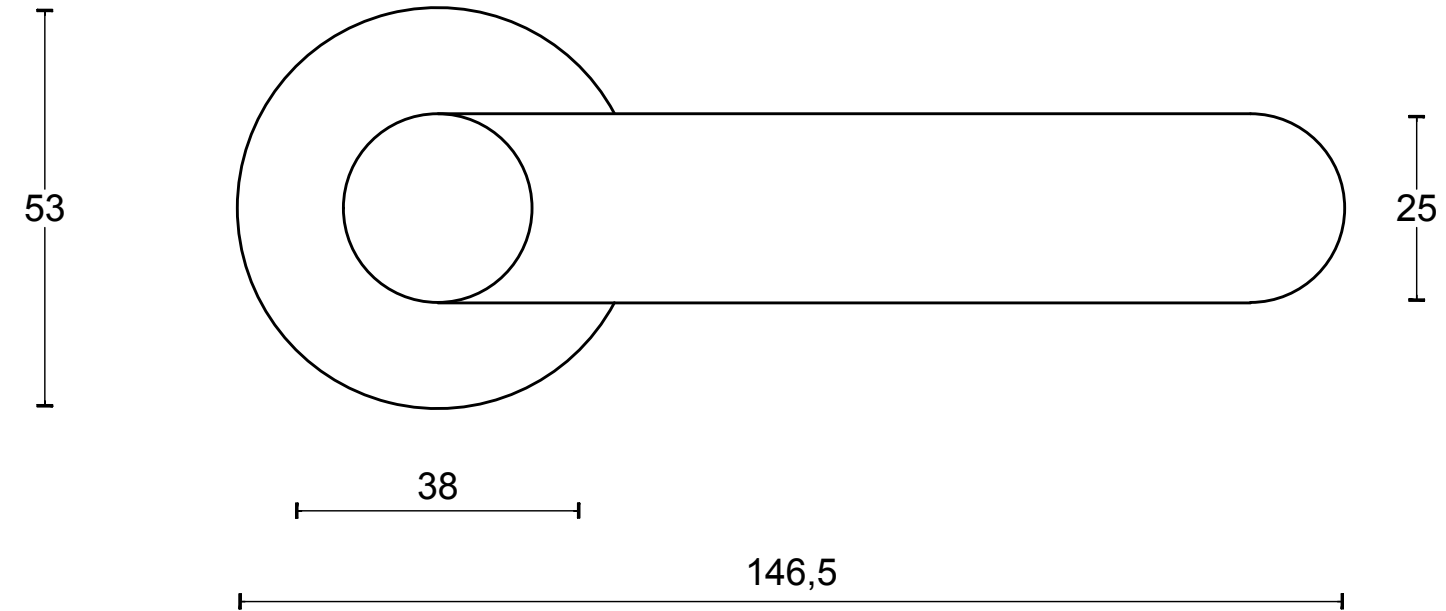

## TENSE BB103 solid unsprung lever handle on rose satin black

Productgroup: lever handles  
Collection: TENSE by BERTRAM BEERBAUM  
Designer: Bertram Beerbaum  
Finish: satin black RAL9004  
Unit: pair  
Article code: 3301D024NMXX0

# TENSE BB103 G

lever handle  
stainless steel

<b>FORMANI</b> <sup>®</sup>		Part number:	
		Description:	
Doc no.: 3301D004 TENSE BB103G V01.dwg	<b>TENSE BB103 G</b>		Format:
Drawn by: Christian Brimbois   Creation date: 17-12-2015			<b>A3</b>
FORMANI HOLLAND B.V. EUROPALAAN 12 6199 AB MAASTRICHT-AIRPORT NL T +31 (0)43 308 90 00 INFO@FORMANI.COM FORMANI.COM			