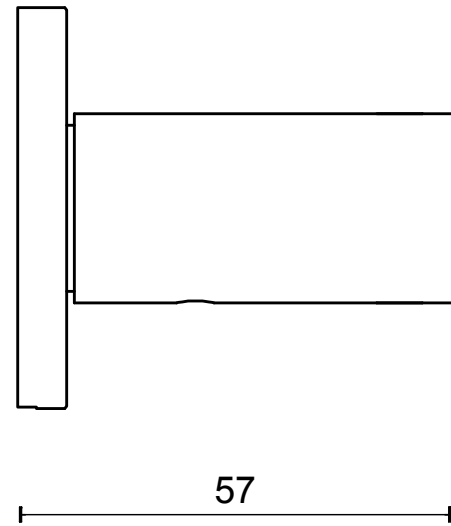

## TENSE BB103 solid unsprung lever handle on rose satin black

Productgroup: lever handles  
Collection: TENSE by BERTRAM BEERBAUM  
Designer: Bertram Beerbaum  
Finish: satin black RAL9004  
Unit: pair  
Article code: 3301D024NMXX0

# TENSE BB103 G

lever handle  
stainless steel

<b>FORMANI</b> <sup>®</sup>		Part number:	
		Description:	
Doc no.: 3301D004 TENSE BB103G V01.dwg	<b>TENSE BB103 G</b>		Format:
Drawn by: Christian Brimbois   Creation date: 17-12-2015			<b>A3</b>
FORMANI HOLLAND B.V. EUROPALAAN 12 6199 AB MAASTRICHT-AIRPORT NL T +31 (0)43 308 90 00 INFO@FORMANI.COM FORMANI.COM			