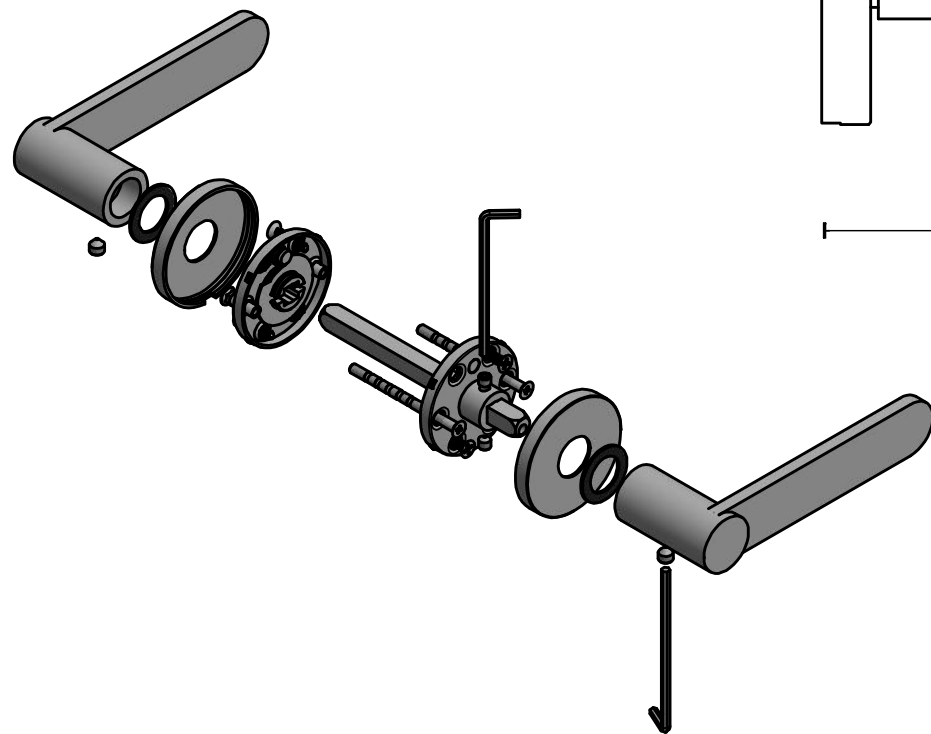

## TENSE BB103 solid unsprung lever handle on rose satin black

Productgroup: lever handles  
Collection: TENSE by BERTRAM BEERBAUM  
Designer: Bertram Beerbaum  
Finish: satin black RAL9004  
Unit: pair  
Article code: 3301D024NMXX0

# TENSE BB103 G

lever handle  
stainless steel

<b>FORMANI</b> <sup>®</sup>		Part number:	
		Description:	
Doc no.: 3301D004 TENSE BB103G V01.dwg	<b>TENSE BB103 G</b>		Format:
Drawn by: Christian Brimbois   Creation date: 17-12-2015			<b>A3</b>
FORMANI HOLLAND B.V. EUROPALAAN 12 6199 AB MAASTRICHT-AIRPORT NL T +31 (0)43 308 90 00 INFO@FORMANI.COM FORMANI.COM			