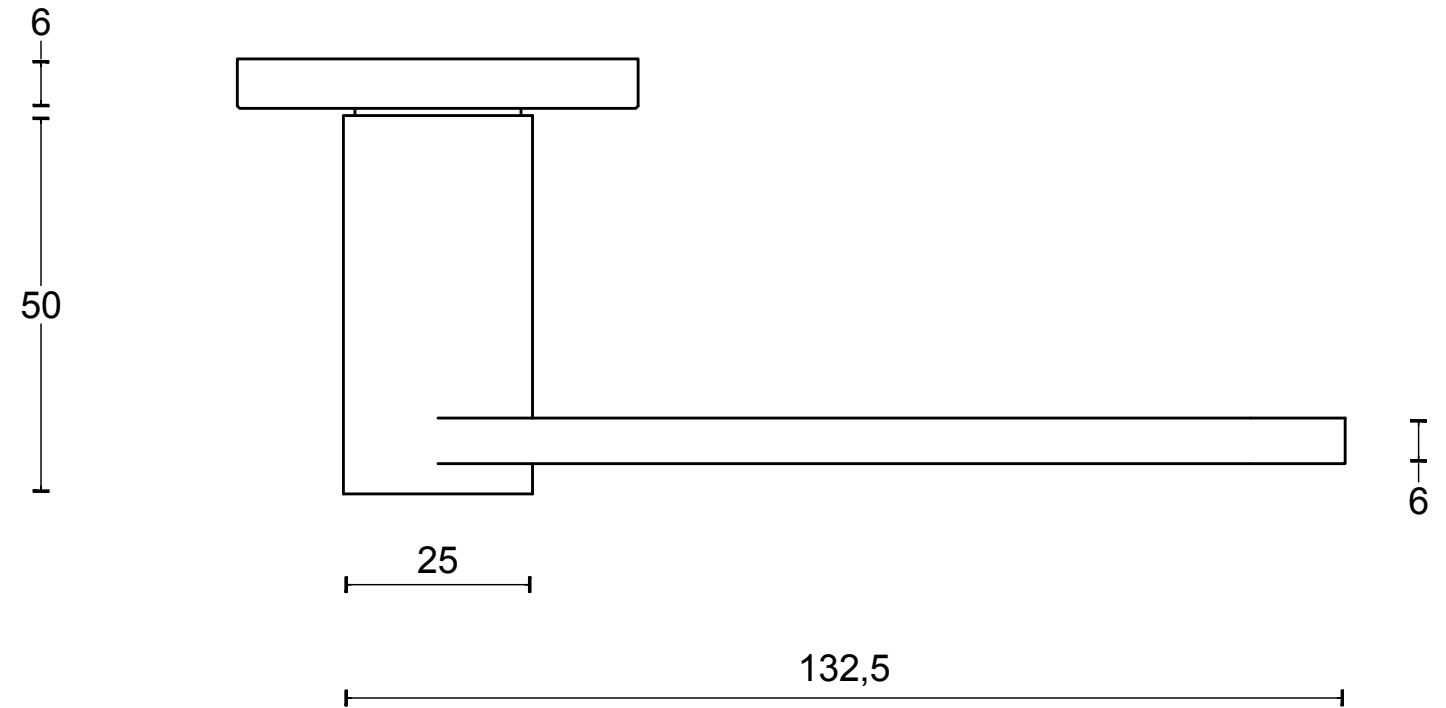

## TENSE BB103 solid unsprung lever handle on rose satin black

Productgroup: lever handles  
Collection: TENSE by BERTRAM BEERBAUM  
Designer: Bertram Beerbaum  
Finish: satin black RAL9004  
Unit: pair  
Article code: 3301D024NMXX0

# TENSE BB103 G

lever handle  
stainless steel

<b>FORMANI</b> <sup>®</sup>		Part number:	
		Description:	
Doc no.: 3301D004 TENSE BB103G V01.dwg	<b>TENSE BB103 G</b>		Format:
Drawn by: Christian Brimbois   Creation date: 17-12-2015			<b>A3</b>
FORMANI HOLLAND B.V. EUROPALAAN 12 6199 AB MAASTRICHT-AIRPORT NL T +31 (0)43 308 90 00 INFO@FORMANI.COM FORMANI.COM			