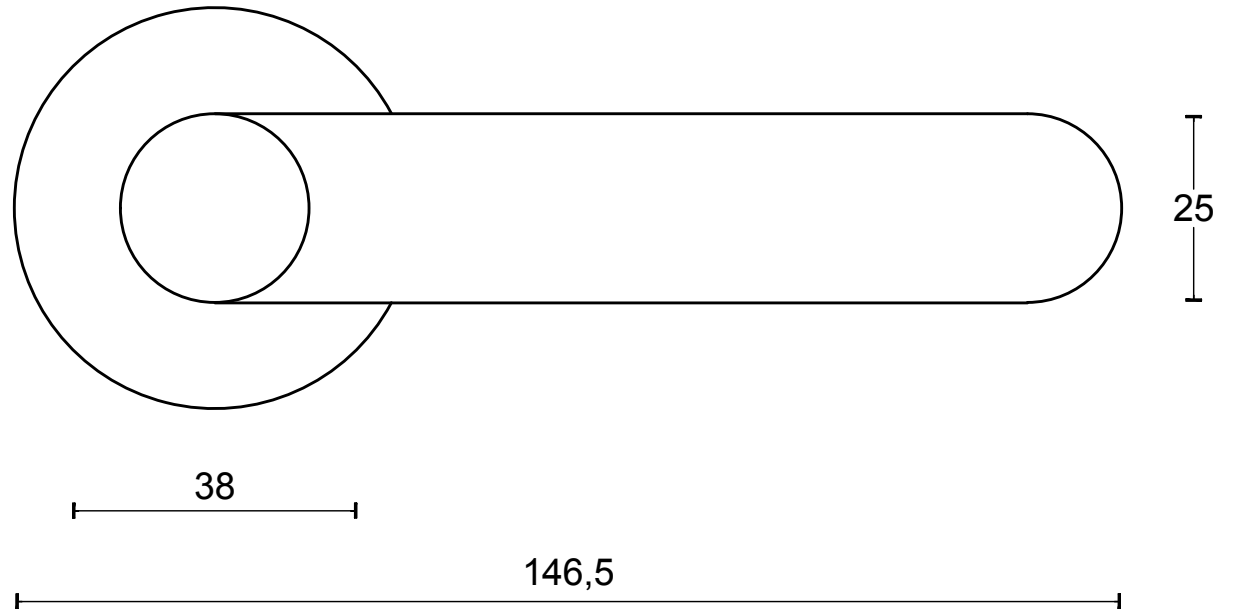

## TENSE BB103 solid unsprung lever handle on rose bronze

Productgroup: lever handles  
Collection: TENSE by BERTRAM BEERBAUM  
Designer: Bertram Beerbaum  
Finish: bronze  
Unit: pair  
Article code: 3301D024BRXX0

# TENSE BB103 G

lever handle  
stainless steel

FORMANI®		Part number:	
		Description:	
Doc no.:	3301D004 TENSE BB103G V01.dwg	TENSE BB103 G	Format:
Drawn by:	Christian Brimbois		Creation date:
FORMANI HOLLAND B.V. EUROPALAAN 12 6199 AB MAASTRICHT-AIRPORT NL T +31 (0)43 308 90 00 INFO@FORMANI.COM FORMANI.COM		A3	