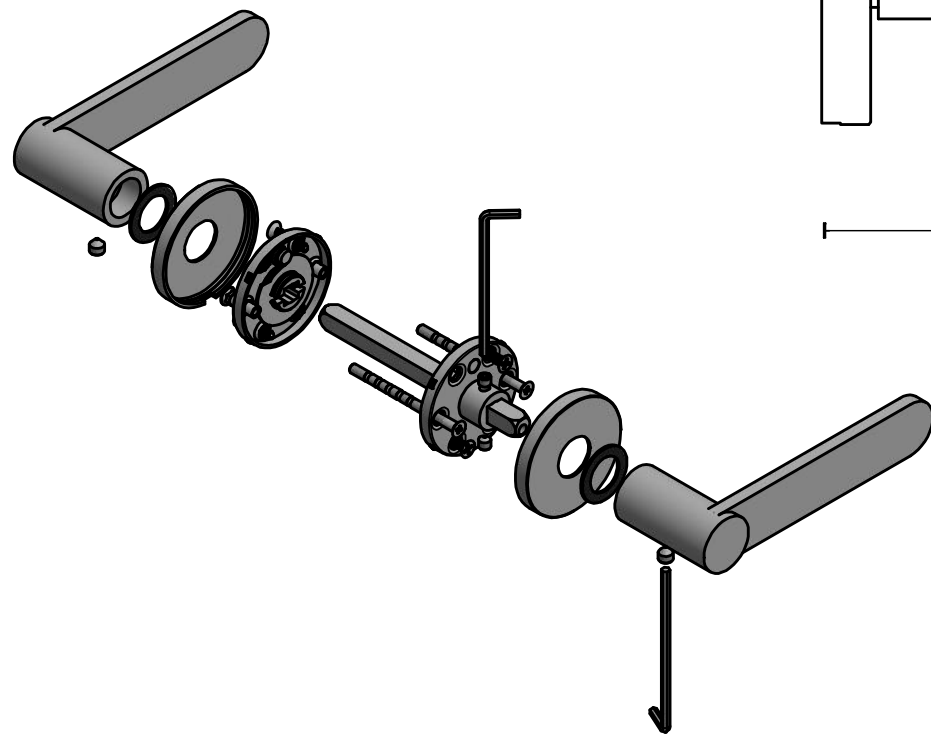

## TENSE BB103 solid unsprung lever handle on rose bronze

Productgroup: lever handles  
Collection: TENSE by BERTRAM BEERBAUM  
Designer: Bertram Beerbaum  
Finish: bronze  
Unit: pair  
Article code: 3301D024BRXX0

# TENSE BB103 G

lever handle  
stainless steel

FORMANI®		Part number:	
		Description:	
Doc no.:	3301D004 TENSE BB103G V01.dwg	TENSE BB103 G	Format:
Drawn by:	Christian Brimbois		Creation date:
FORMANI HOLLAND B.V. EUROPALAAN 12 6199 AB MAASTRICHT-AIRPORT NL T +31 (0)43 308 90 00 INFO@FORMANI.COM FORMANI.COM		A3	