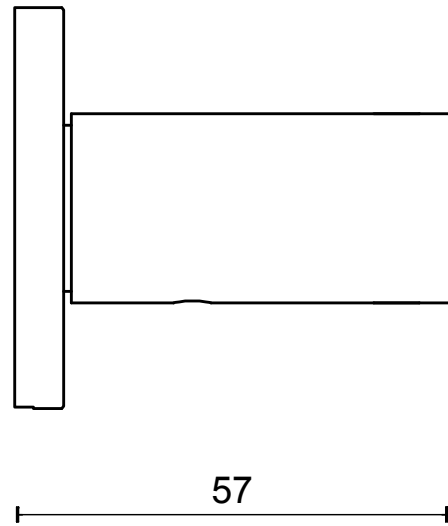

## TENSE BB103 solid unsprung lever handle on rose bronze

Productgroup: lever handles  
Collection: TENSE by BERTRAM BEERBAUM  
Designer: Bertram Beerbaum  
Finish: bronze  
Unit: pair  
Article code: 3301D024BRXX0

# TENSE BB103 G

lever handle  
stainless steel

FORMANI®		Part number:	
		Description:	
Doc no.:	3301D004 TENSE BB103G V01.dwg	TENSE BB103 G	Format:
Drawn by:	Christian Brimbois		Creation date:
FORMANI HOLLAND B.V. EUROPALAAN 12 6199 AB MAASTRICHT-AIRPORT NL T +31 (0)43 308 90 00 INFO@FORMANI.COM FORMANI.COM		A3	