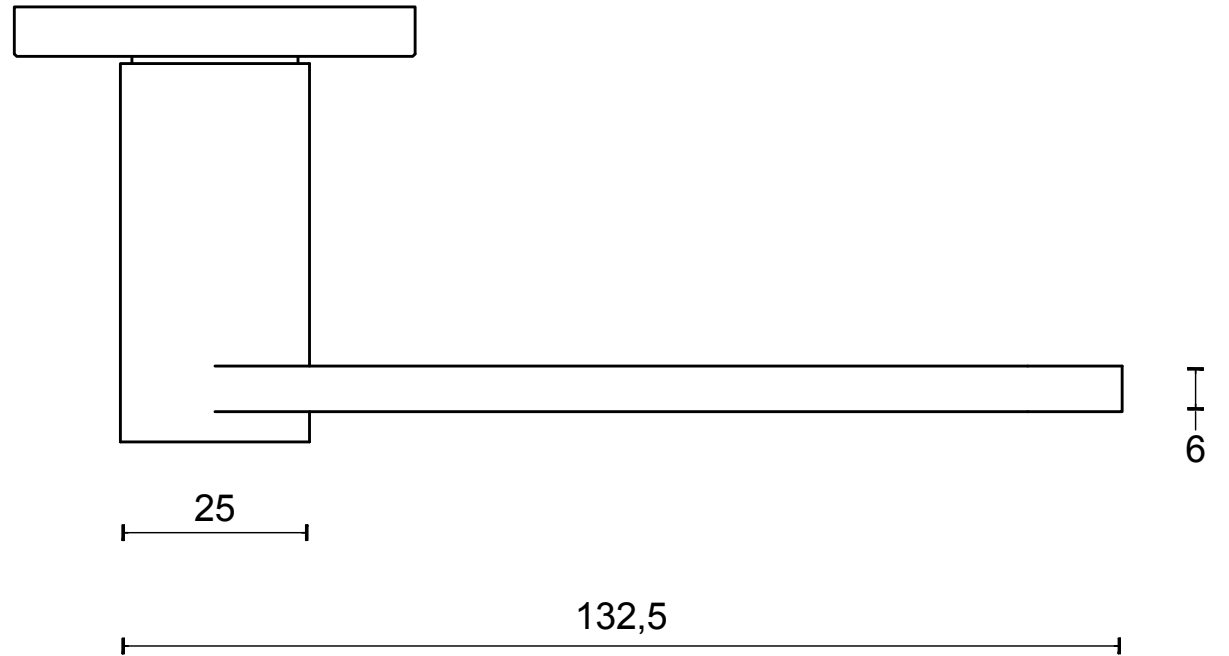

## TENSE BB103 solid unsprung lever handle on rose bronze

Productgroup: lever handles  
Collection: TENSE by BERTRAM BEERBAUM  
Designer: Bertram Beerbaum  
Finish: bronze  
Unit: pair  
Article code: 3301D024BRXX0

# TENSE BB103 G

lever handle  
stainless steel

FORMANI®		Part number:	
		Description:	
Doc no.:	3301D004 TENSE BB103G V01.dwg	TENSE BB103 G	Format:
Drawn by:	Christian Brimbois		Creation date:
FORMANI HOLLAND B.V. EUROPALAAN 12 6199 AB MAASTRICHT-AIRPORT NL T +31 (0)43 308 90 00 INFO@FORMANI.COM FORMANI.COM		A3	