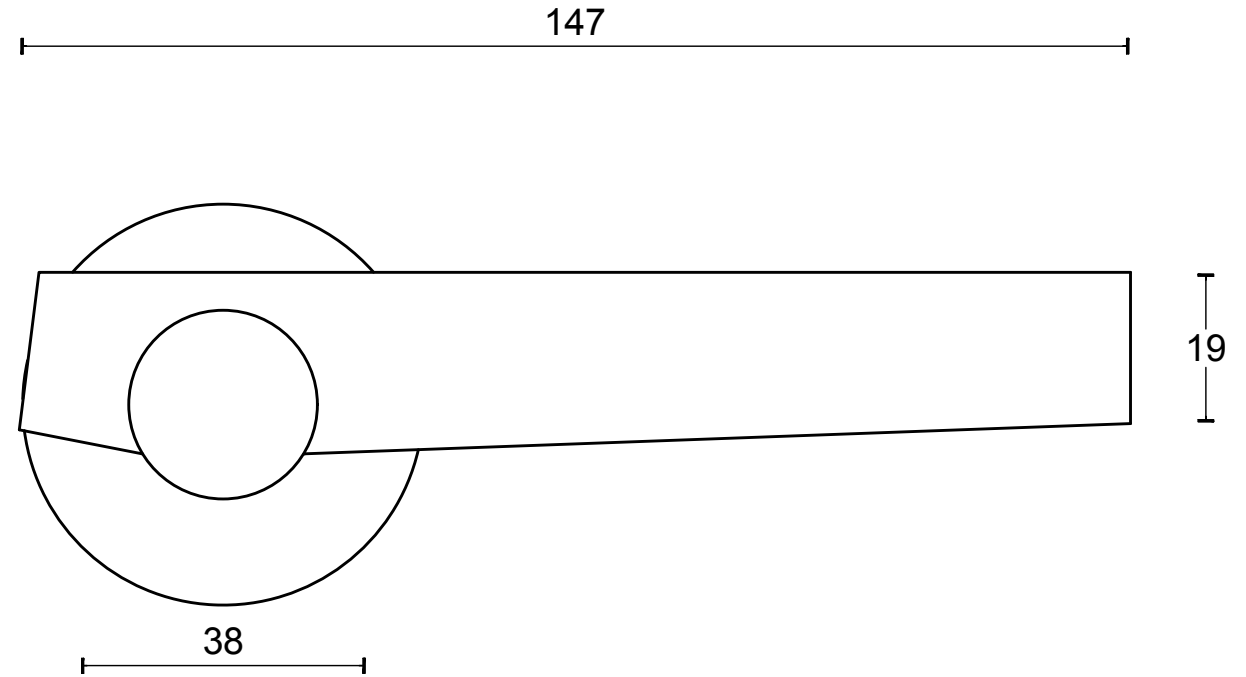

TENSE BB101 solid unsprung lever handle on rose satin stainless steel

Productgroup: lever handles
Collection: TENSE by BERTRAM BEERBAUM
Designer: Bertram Beerbaum
Finish: satin stainless steel
Unit: pair
Article code: 3301D022INXX0

TENSE BB101 G

lever handle
stainless steel

6
49

53

6

FORMANI®		Part number:	
		Description:	
Doc no.:	3301D002 TENSE BB101G V01.dwg	TENSE BB101 G	Format:
Drawn by:	Christian Brimbois		Creation date:
FORMANI HOLLAND B.V. EUROPALAAN 12 6199 AB MAASTRICHT-AIRPORT NL T +31 (0)43 308 90 00 INFO@FORMANI.COM FORMANI.COM			