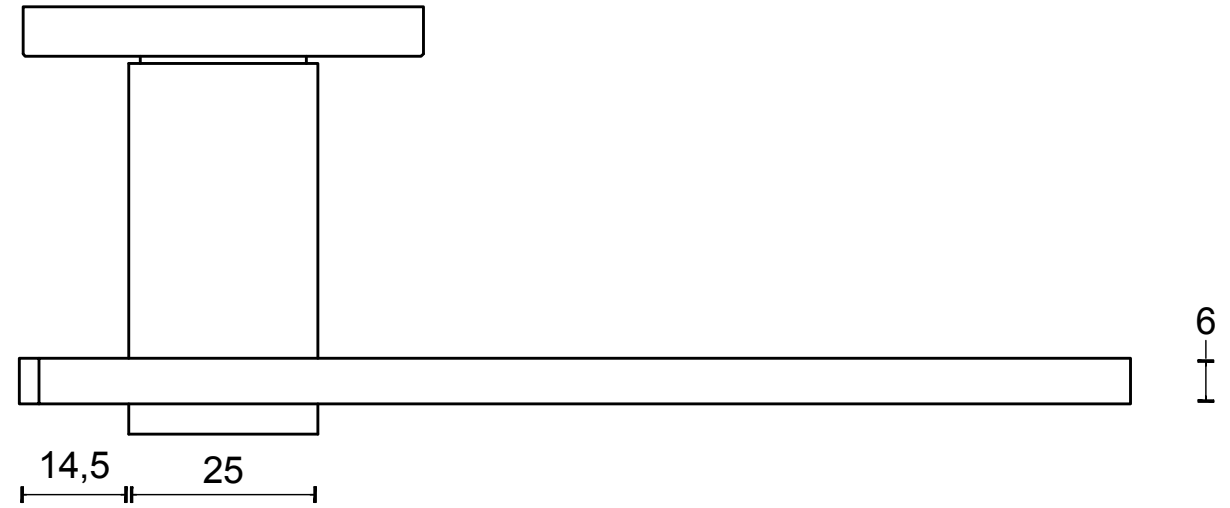

TENSE BB101 solid unsprung lever handle on rose satin stainless steel

Productgroup: lever handles
Collection: TENSE by BERTRAM BEERBAUM
Designer: Bertram Beerbaum
Finish: satin stainless steel
Unit: pair
Article code: 3301D022INXX0

TENSE BB101 G

lever handle
stainless steel

6
49

53

6

FORMANI®		Part number:	
		Description:	
Doc no.:	3301D002 TENSE BB101G V01.dwg	TENSE BB101 G	Format:
Drawn by:	Christian Brimbois		Creation date:
FORMANI HOLLAND B.V. EUROPALAAN 12 6199 AB MAASTRICHT-AIRPORT NL T +31 (0)43 308 90 00 INFO@FORMANI.COM FORMANI.COM			