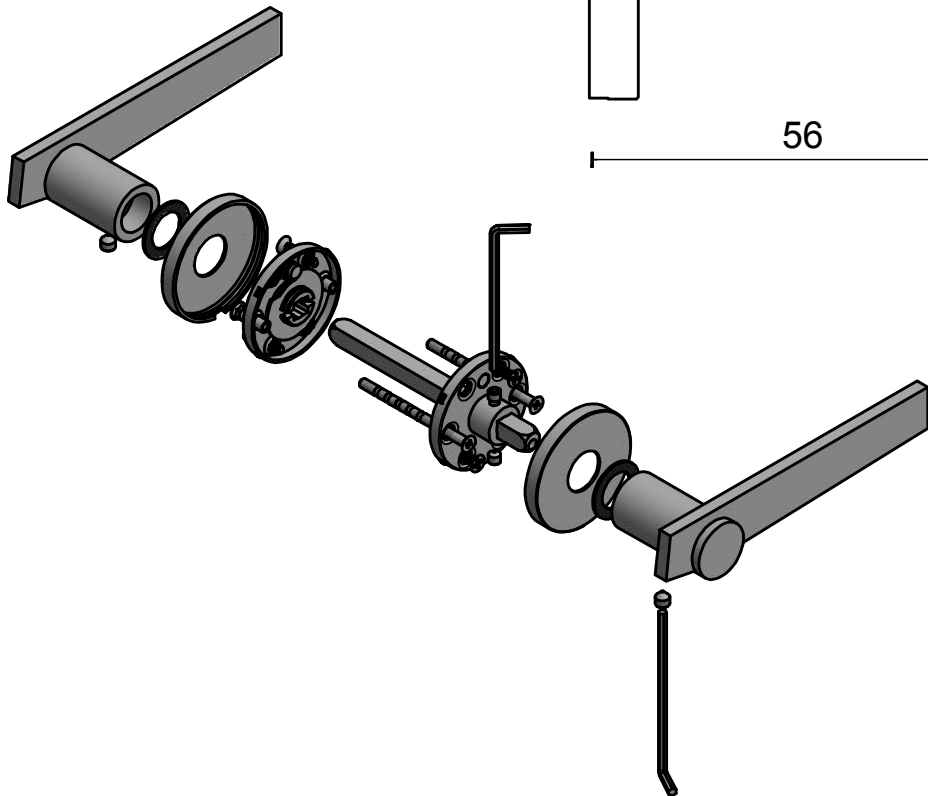

TENSE BB101 solid unsprung lever handle on rose satin stainless steel

Productgroup: lever handles
Collection: TENSE by BERTRAM BEERBAUM
Designer: Bertram Beerbaum
Finish: satin stainless steel
Unit: pair
Article code: 3301D022INXX0

TENSE BB101 G

lever handle
stainless steel

6
49

53

6

FORMANI®		Part number:	
		Description:	
Doc no.:	3301D002 TENSE BB101G V01.dwg	TENSE BB101 G	Format:
Drawn by:	Christian Brimbois		Creation date:
FORMANI HOLLAND B.V. EUROPALAAN 12 6199 AB MAASTRICHT-AIRPORT NL T +31 (0)43 308 90 00 INFO@FORMANI.COM FORMANI.COM			