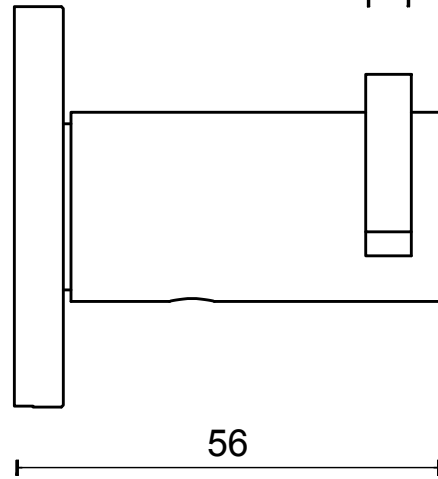

TENSE BB101 G

lever handle
stainless steel

6
49

53

6

FORMANI®		Part number:	
		Description:	
Doc no.:	3301D002 TENSE BB101G V01.dwg	TENSE BB101 G	Format:
Drawn by:	Christian Brimbois		Creation date:
FORMANI HOLLAND B.V. EUROPALAAN 12 6199 AB MAASTRICHT-AIRPORT NL T +31 (0)43 308 90 00 INFO@FORMANI.COM FORMANI.COM			