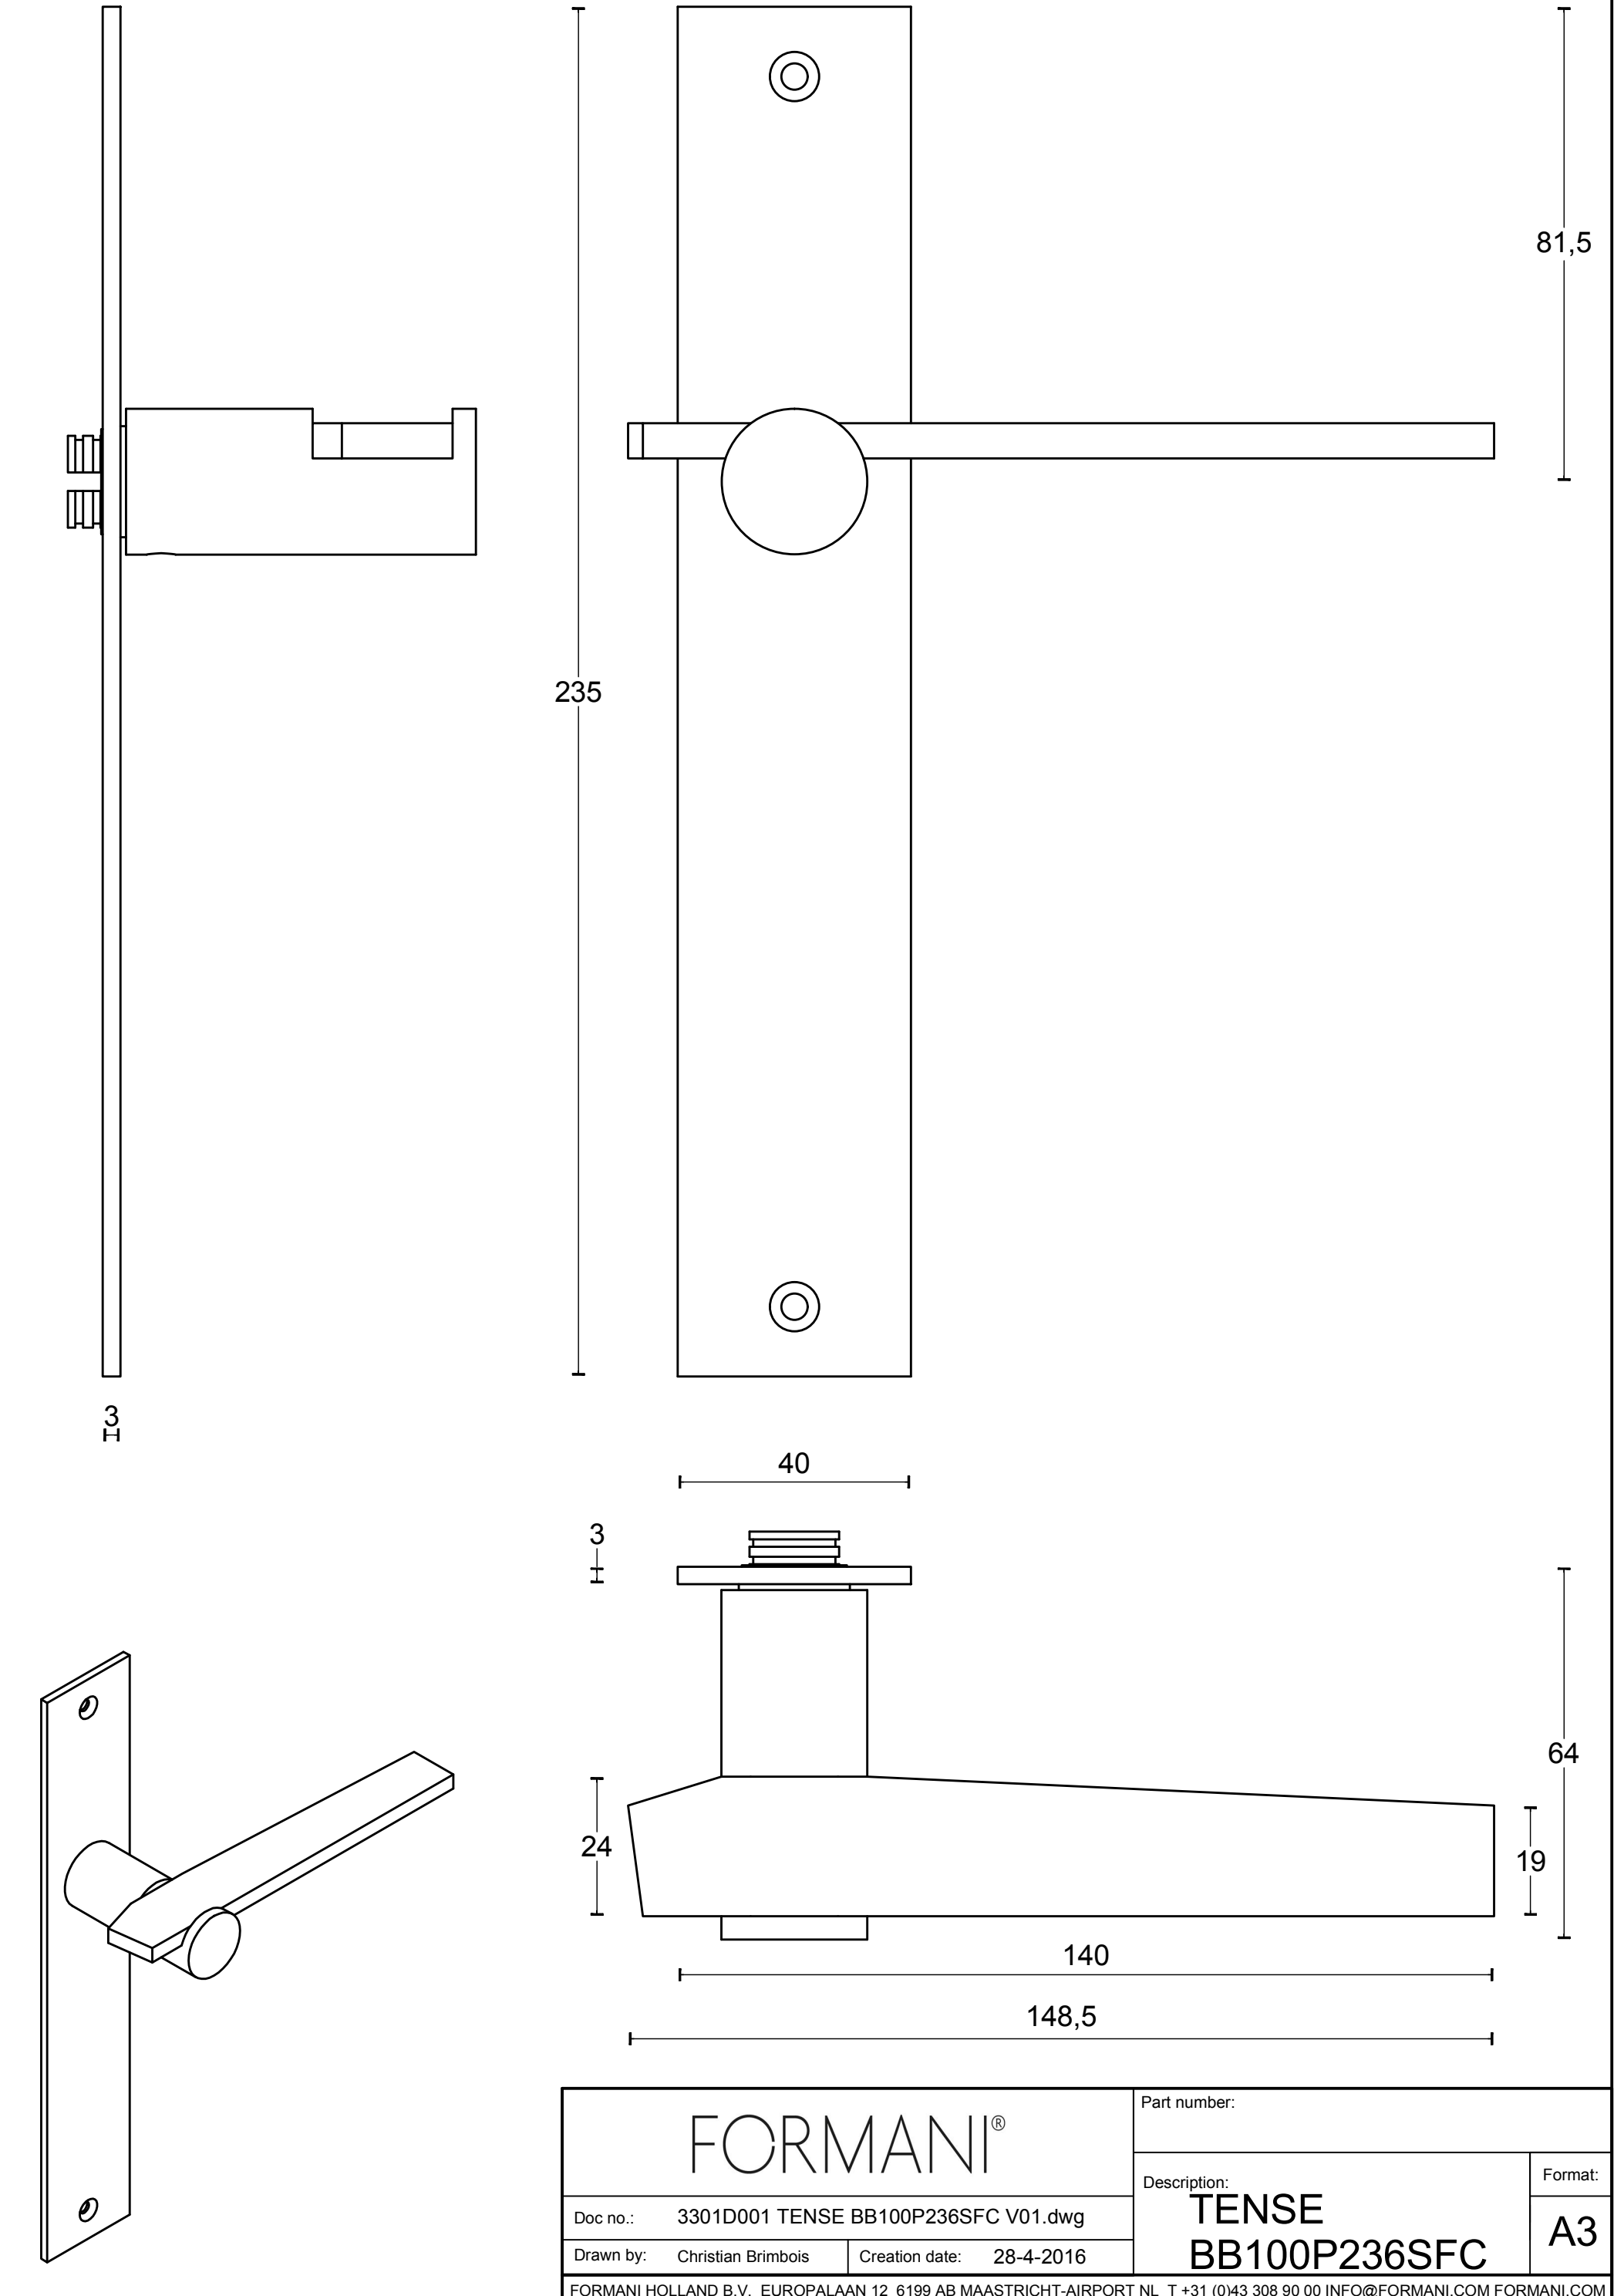

TENSE BB100P236SFC solid unsprung lever handle on plate blank bronze

Productgroup: lever handles
Collection: TENSE by BERTRAM BEERBAUM
Designer: Bertram Beerbaum
Finish: bronze
Unit: pair
Article code: 3301D021BRXX0F

FORMANI®		Part number:	
Doc no.: 3301D001 TENSE BB100P236SFC V01.dwg		TENSE BB100P236SFC	
Drawn by: Christian Brimbois	Creation date: 28-4-2016		
FORMANI HOLLAND B.V. EUROPALAAN 12 6199 AB MAASTRICHT-AIRPORT NL T +31 (0)43 308 90 00 INFO@FORMANI.COM FORMANI.COM			