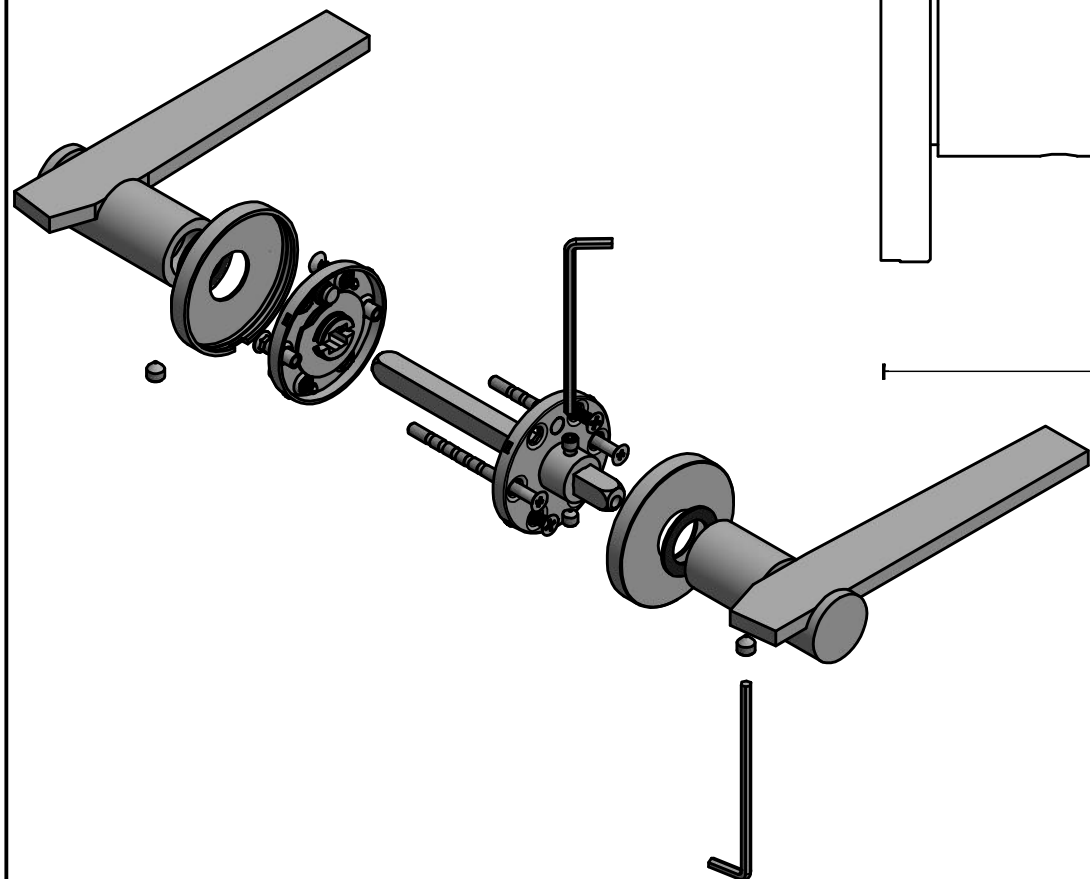

## TENSE BB100 solid unsprung lever handle on rose roestvast staal

Productgroup: lever handles  
Collection: TENSE by BERTRAM BEERBAUM  
Designer: Bertram Beerbaum  
Finish: satin stainless steel  
Unit: pair  
Article code: 3301D021INXX0

# TENSE BB100 G

lever handle  
stainless steel

FORMANI®		Part number:	
		Description:	
Doc no.:	3301D001 TENSE BB100G V01.dwg	TENSE BB100 G	Format:
Drawn by:	Christian Brimbois		Creation date:
FORMANI HOLLAND B.V. EUROPALAAN 12 6199 AB MAASTRICHT-AIRPORT NL T +31 (0)43 308 90 00 INFO@FORMANI.COM FORMANI.COM		A3	