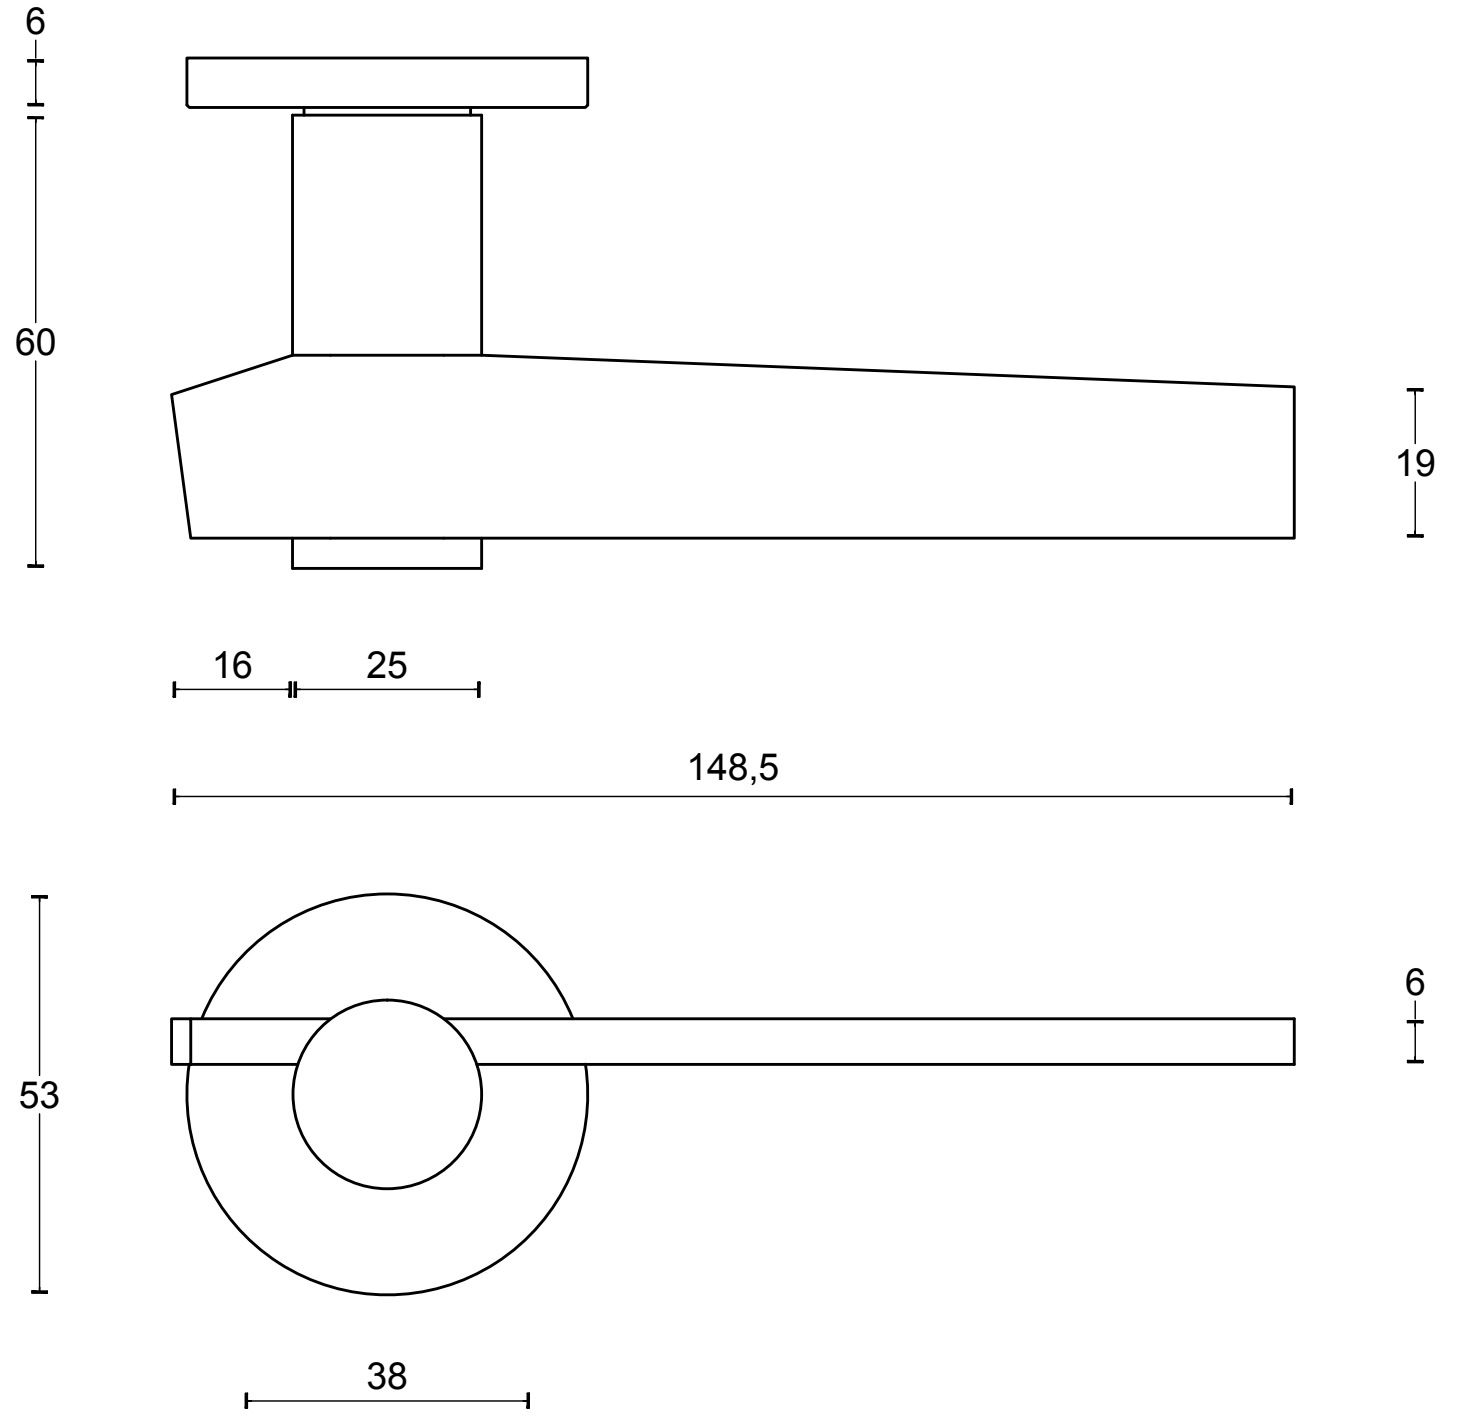

## TENSE BB100 solid unsprung lever handle on rose roestvast staal

Productgroup: lever handles  
Collection: TENSE by BERTRAM BEERBAUM  
Designer: Bertram Beerbaum  
Finish: satin stainless steel  
Unit: pair  
Article code: 3301D021INXX0

# TENSE BB100 G

lever handle  
stainless steel

FORMANI®		Part number:	
		Description:	
Doc no.:	3301D001 TENSE BB100G V01.dwg	TENSE BB100 G	Format:
Drawn by:	Christian Brimbois		Creation date:
FORMANI HOLLAND B.V. EUROPALAAN 12 6199 AB MAASTRICHT-AIRPORT NL T +31 (0)43 308 90 00 INFO@FORMANI.COM FORMANI.COM		A3	