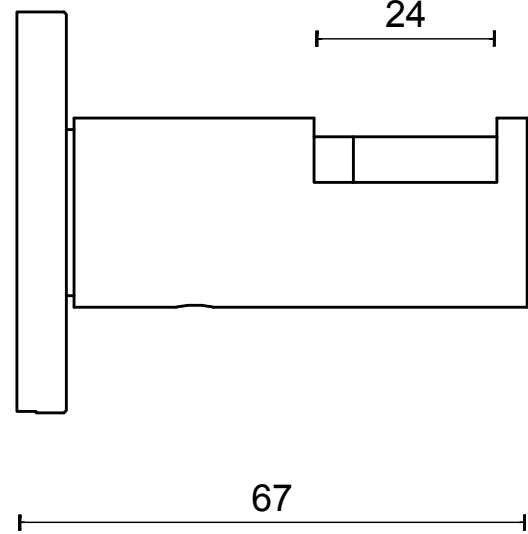

## TENSE BB100 solid unsprung lever handle on rose roestvast staal

Productgroup: lever handles  
Collection: TENSE by BERTRAM BEERBAUM  
Designer: Bertram Beerbaum  
Finish: satin stainless steel  
Unit: pair  
Article code: 3301D021INXX0

# TENSE BB100 G

lever handle  
stainless steel

FORMANI®		Part number:	
		Description:	
Doc no.:	3301D001 TENSE BB100G V01.dwg	TENSE BB100 G	Format:
Drawn by:	Christian Brimbois		Creation date:
FORMANI HOLLAND B.V. EUROPALAAN 12 6199 AB MAASTRICHT-AIRPORT NL T +31 (0)43 308 90 00 INFO@FORMANI.COM FORMANI.COM		A3	