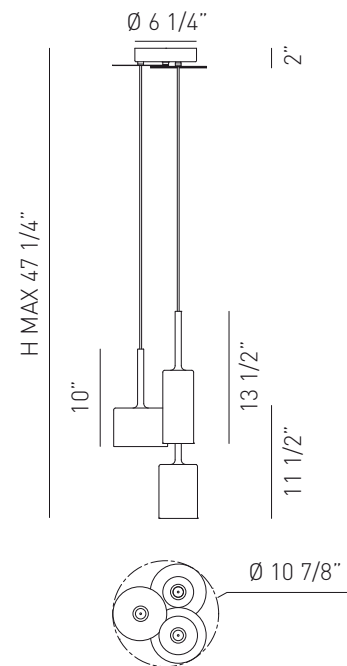

Lamp base - Description	Power consumption	Lamp type	Light direction
G4 halogen	3 x max 20 w	T	direct, indirect
Voltage supply	120 V		
Connection	Connect the electrical wires into j-box		
Fixing	Holes fit for installation		
Protection degree	Only dry location		
Ground	Yes		
Switch mode	Switch on/off		
Transformer	Included (dimnable)		
Structure	Chrome + black		
Cable	Insulated, transparent, slotted		
Lampshade material	Pirex glass		

SPILLRAY SUSPENSION 3

Design by Manuel Vivian

Collection of glass lights in crystal, orange, red or grey with a chrome plated metal support. Various types of hanging lights available: single, in a linear version with 6 and 10 lights and in a circular composition of 3 and 12 lights. 12V halogen bulb.

Typology: SUSPENSION

Certifications:

lb 3.97
ft³ 1.77

Product code composition

CODE	COLOUR	FITTINGS	BULBS
USSPILL3CSCR12V	crystal		
USSPILL3ARCR12V	orange		
USSPILL3RSCR12V	red	chrome	G4 3 x max 20w
USSPILL3GRCR12V	grey		

Lampshade available colours

USSPILL3__CR12V

NAME _____

NOTES _____

Notes

Technical data could be subject to alteration without notice. Axo Light does not provide legal guarantee for the accuracy of this data sheet.