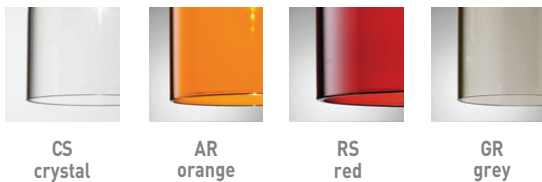

SPILLRAY SUSPENSION 3

Design by Manuel Vivian

Collection of glass lights in crystal, orange, red or grey with a chrome plated metal support. Various types of hanging lights available: single, in a linear version with 6 and 10 lights and in a circular composition of 3 and 12 lights. 12V halogen bulb.

Typology: SUSPENSION

Certifications:

lb 3.97
ft³ 1.77

Product code composition

CODE	COLOUR	FITTINGS	BULBS
USSPILL3CSCR12V	crystal		
USSPILL3ARCR12V	orange		
USSPILL3RSCR12V	red	chrome	G4 3 x max 20w
USSPILL3GRCR12V	grey		

Lampshade available colours

USSPILL3__CR12V

NAME _____

NOTES _____

Notes

Technical data could be subject to alteration without notice. Axo Light does not provide legal guarantee for the accuracy of this data sheet.