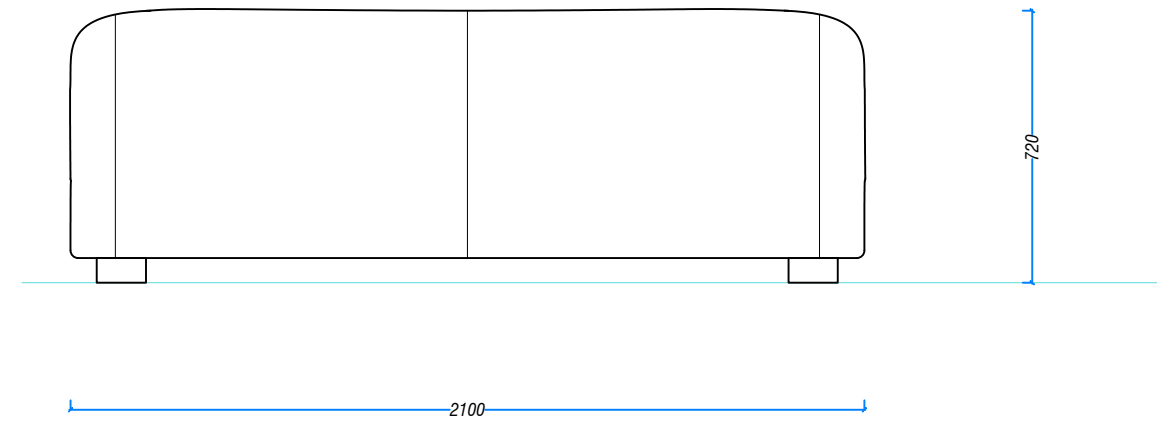

PROSPETTO FRONTALE

PROSPETTO SCHIENALE

PIANTA

PROSPETTO LATERALE

project <i>COLLEZIONE 2020: VELOUR</i>				
description <i>VELOUR SOFA 210</i>		drawing number <i>A 12124</i>		rev.number <i>03</i>
	drawer <i>L.S.</i>	check <i>D.M.</i>	date of issue <i>27/02/2020</i>	unit <i>mm</i>
	RUBELLI CASA			scale <i>1:20 @ A3</i>
<small>All information on this drawing are under property of Rubelli S.P.A., are confidential and must not be made public, reproduced or copied in whole or in part, except when it becomes necessary for the execution of the product in question for Rubelli S.P.A. This drawing and all duplicates must always be returned to Rubelli S.P.A. after the completion of the works.</small>				sheet <i>01/01</i>