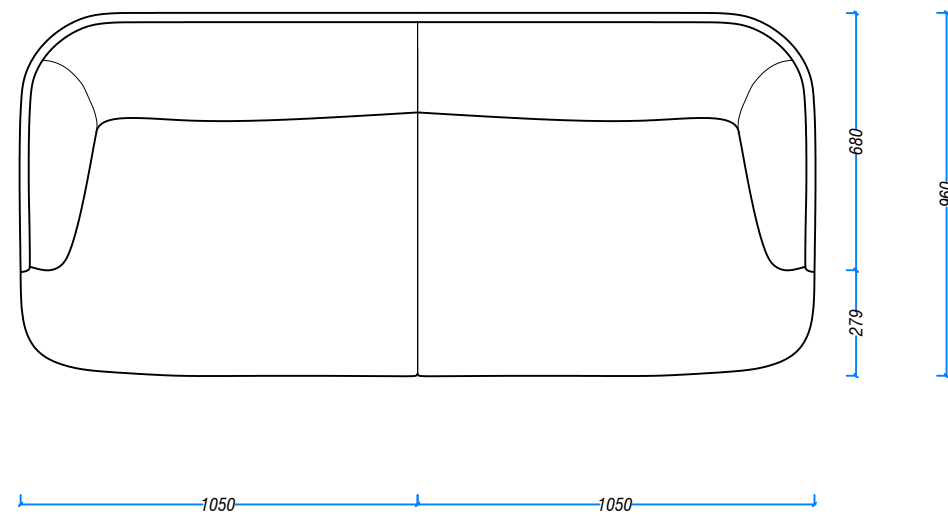

PROSPETTO FRONTALE

PROSPETTO SCHIENALE

PIANTA

PROSPETTO LATERALE

project <i>COLLEZIONE 2020: VELOUR</i>				
description <i>VELOUR SOFA 210</i>		drawing number <i>A 12124</i>		rev.number <i>03</i>
	drawer <i>L.S.</i>	check <i>D.M.</i>	date of issue <i>27/02/2020</i>	unit <i>mm</i>
	RUBELLI CASA			scale <i>1:20 @ A3</i>
<small>All information on this drawing are under property of Rubelli S.P.A., are confidential and must not be made public, reproduced or copied in whole or in part, except when it becomes necessary for the execution of the product in question for Rubelli S.P.A. This drawing and all duplicates must always be returned to Rubelli S.P.A. after the completion of the works.</small>				sheet <i>01/01</i>