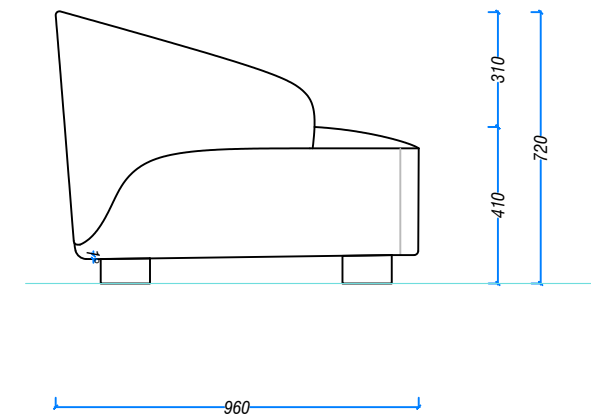

PROSPETTO FRONTALE

PROSPETTO SCHIENALE

PIANTA

PROSPETTO LATERALE

project <i>COLLEZIONE 2020: VELOUR</i>				
description <i>VELOUR SOFA 210</i>		drawing number <i>A 12124</i>		rev.number <i>03</i>
	drawer <i>L.S.</i>	check <i>D.M.</i>	date of issue <i>27/02/2020</i>	unit <i>mm</i>
	RUBELLI CASA			scale <i>1:20 @ A3</i>
<small>All information on this drawing are under property of Rubelli S.P.A., are confidential and must not be made public, reproduced or copied in whole or in part, except when it becomes necessary for the execution of the product in question for Rubelli S.P.A. This drawing and all duplicates must always be returned to Rubelli S.P.A. after the completion of the works.</small>				sheet <i>01/01</i>