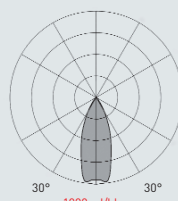

BELL

Fluorescenza / fluorescent lamp

watt

4x42w + 1x57w

socket

GX24q-4 + GX24q-5

ilcos

FSMH-42/30/18-GX24q=4

+ FSMH-57/30/1B-GX24q=50

4x42w + 1x57w

model code:

SP BEL 180 FLE BC

SKIN

Fluorescenza / fluorescent lamp

watt

6x42w

socket

GX24q-4

ilcos

FSMH-42/30/18-GX24q=4

6x42w

model code

SP SKI 100 FLE BC

SKIRT

Alogenuri metallici / metal halide lamp

watt

70w

socket

G12

ilcos

MT/UB-70/42/1A-H-G12_19-100

70w 18°

70w 37°

70w 63°

model code

SP SKR 100 HCI