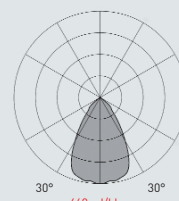

70w 18°

70w 37°

70w 63°

model code

SP SKR 100 HCI

SKIRT

Faretto alogeno 111 / halogen spot light 111

watt
50w
socket
G53
ilcos
HMGS/UB-50-12-G53-111/4
HMGS/UB-50-12-G53-111/8
HMGS/UB-50-12-G53-111/24