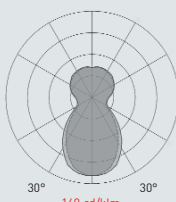

FSMH-42/30/18-GX24q=4

+ FSMH-57/30/1B-GX24q=50

4x42w + 1x57w

model code:

SP BEL 180 FLE BC

SKIN

Fluorescenza / fluorescent lamp

watt