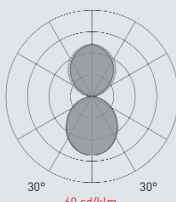

ilcos

FSMH-42/30/18-GX24q=4

6x42w

model code

SP SKI 100 FLE BC

SKIRT

Alogenuri metallici / metal halide lamp

watt

70w

socket

G12