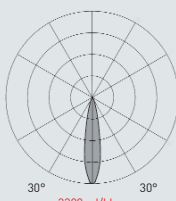

ilcos

MT/UB-70/42/1A-H-G12_19-100

70w 18°