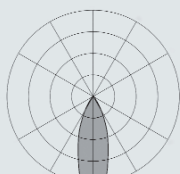

SKIRT

Faretto alogeno 111 / halogen spot light 111

watt
50w
socket
G53
ilcos
HMGS/UB-50-12-G53-111/4
HMGS/UB-50-12-G53-111/8
HMGS/UB-50-12-G53-111/24

model codes
SP SK 150 2 12V (5 faretti/spots)
SP SK 100 2 12V (3 faretti/spots)
PL SK 150 2 12V (5 faretti/spots)
PL SK 100 2 12V (3 faretti/spots)

VELVET

Alogenuri metallici / metal halide lamp

watt
70w
socket
G12
ilcos
MT/UB-70/42/1A-H-G12_19-100

70w 37°

model codes
SP VEL 160 HCl
SP VEL 100 HCl
PL VEL 160 HCl
PL VEL 100 HCl

VELVET

Faretto alogeno 111 / halogen spot light 111

watt
50w
socket
G53
ilcos
HMGS/UB-50-12-G53-111/4
HMGS/UB-50-12-G53-111/8
HMGS/UB-50-12-G53-111/24

model codes
SP VEL 160 12V (5 faretti/spots)
SP VEL 100 12V (3 faretti/spots)
SP VELV 70 12V (1 faretto/spot)
PL VEL 160 12V (5 faretti/spots)
PL VEL 100 12V (3 faretti/spots)
PL VELV 70 12V (1 faretto/spot)