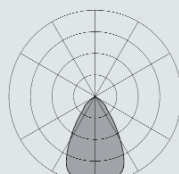

70w 63°

model codes
SP VEL 160 HCl
SP VEL 100 HCl
PL VEL 160 HCl
PL VEL 100 HCl

VELVET

Faretto alogeno 111 / halogen spot light 111

watt
50w
socket
G53
ilcos
HMGS/UB-50-12-G53-111/4
HMGS/UB-50-12-G53-111/8
HMGS/UB-50-12-G53-111/24