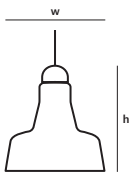

BROKIS

brokis@brokis.cz
www.brokis.cz

DESIGN

Lucie Koldova
Dan Yeffet

PC911
w 395 mm, h 225 mm

PC894
w 250 mm, h 159 mm

PC895
w 280 mm, h 123 mm

PC896
w 189 mm, h 170 mm

PC897
w 108 mm, h 138 mm

Paying homage to its typological heritage, the Shadows collection is a new take on the recognized and timeless French atelier pendant spot light. The five-lamp clusters feature different types of glass shade that slide over a wooden neck. The variable fittings allow you to apply your own creativity in composing new lighting experiences every day, while the purity of form is underscored by the hidden light source – a warm LED spotlight.