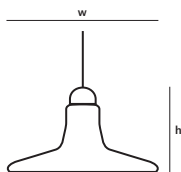

BROKIS

brokis@brokis.cz
www.brokis.cz

DESIGN

Lucie Koldova
Dan Yeffet

PC911
w 395 mm, h 225 mm

PC894
w 250 mm, h 159 mm

PC895
w 280 mm, h 123 mm

PC896
w 189 mm, h 170 mm

PC897
w 108 mm, h 138 mm

Paying homage to its typological heritage, the Shadows collection is a new take on the recognized and timeless French atelier pendant spot light. The five-lamp clusters feature different types of glass shade that slide over a wooden neck. The variable fittings allow you to apply your own creativity in composing new lighting experiences every day, while the purity of form is underscored by the hidden light source – a warm LED spotlight.