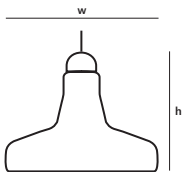

BROKIS

brokis@brokis.cz
www.brokis.cz

DESIGN

Lucie Koldova
Dan Yeffet

PC911
w 395 mm, h 225 mm

PC894
w 250 mm, h 159 mm

PC895
w 280 mm, h 123 mm

PC896
w 189 mm, h 170 mm

PC897
w 108 mm, h 138 mm

Paying homage to its typological heritage, the Shadows collection is a new take on the recognized and timeless French atelier pendant spot light. The five-lamp clusters feature different types of glass shade that slide over a wooden neck. The variable fittings allow you to apply your own creativity in composing new lighting experiences every day, while the purity of form is underscored by the hidden light source – a warm LED spotlight.