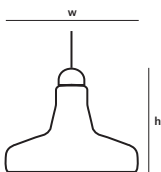

BROKIS

brokis@brokis.cz
www.brokis.cz

DESIGN

Lucie Koldova
Dan Yeffet

PC911
w 395 mm, h 225 mm

PC894
w 250 mm, h 159 mm

PC895
w 280 mm, h 123 mm

PC896
w 189 mm, h 170 mm

PC897
w 108 mm, h 138 mm

Paying homage to its typological heritage, the Shadows collection is a new take on the recognized and timeless French atelier pendant spot light. The five-lamp clusters feature different types of glass shade that slide over a wooden neck. The variable fittings allow you to apply your own creativity in composing new lighting experiences every day, while the purity of form is underscored by the hidden light source – a warm LED spotlight.