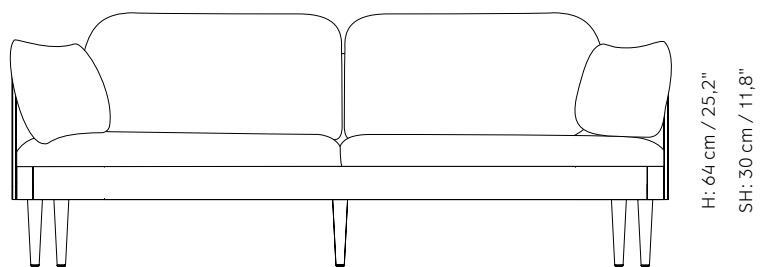

Shell made in bentwood ash veneer with a painted finish. Legs in solid ash are turned.

Seat cushions made from cold foam.

Environment

Indoor

Dimensions (cm / in)

Lounge Chair

H: 64 cm/25,2"

W: 92,6 cm/36,5"

D: 80,8 cm/31,8"

SH: 30 cm/11,8"

Sofa

H: 64 cm/25,2"

W: 197,6 cm/77,8"

D: 80,8 cm/31,8"

SH: 30 cm/11,8"

Materials

Black Ash, Nevotex Milly

Black Ash, Sørensen Royal Nubuck

Colours

Black/Light Grey

Black/Almond

Care Instructions

Should be cleaned according to the recommendations of the fabric textile supplier.

W: 92,6 cm / 36,5"

W: 197,6 cm / 77,8"

The Septembre series solves an age-old conundrum of sofa design: while fully-upholstered sofas are comfortable, they often look boxy and inelegant. More structured sofas are aesthetically pleasing yet are seldom made for relaxation. The Septembre Sofa harmonises elements of each style. The refined bent wood arms and backrest give structure, while inviting seating cushions provide maximum comfort. A sofa of beautiful proportions, Septembre's stately yet intimate aesthetic gives it a contemporary feel. The sofa, with its high backrest, looks as good behind as the front – ideal for standing freely in a room, creating a separate, enclosed area.