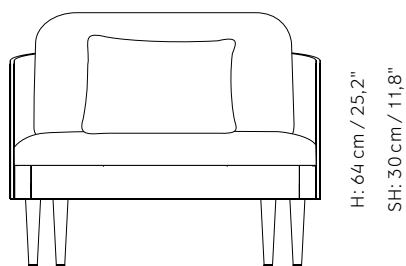

Shell made in bentwood ash veneer with a painted finish. Legs in solid ash are turned.

Seat cushions made from cold foam.

Environment

Indoor

Dimensions (cm / in)

Lounge Chair

H: 64 cm/25,2"

W: 92,6 cm/36,5"

D: 80,8 cm/31,8"

SH: 30 cm/11,8"

Sofa

H: 64 cm/25,2"

W: 197,6 cm/77,8"

D: 80,8 cm/31,8"

SH: 30 cm/11,8"

Materials

Black Ash, Nevotex Milly

Black Ash, Sørensen Royal Nubuck

Colours

Black/Light Grey

Black/Almond

Care Instructions

Should be cleaned according to the recommendations of the fabric textile supplier.

W: 92,6 cm / 36,5"

W: 197,6 cm / 77,8"

The Septembre series solves an age-old conundrum of sofa design: while fully-upholstered sofas are comfortable, they often look boxy and inelegant. More structured sofas are aesthetically pleasing yet are seldom made for relaxation. The Septembre Sofa harmonises elements of each style. The refined bent wood arms and backrest give structure, while inviting seating cushions provide maximum comfort. A sofa of beautiful proportions, Septembre's stately yet intimate aesthetic gives it a contemporary feel. The sofa, with its high backrest, looks as good behind as the front – ideal for standing freely in a room, creating a separate, enclosed area.