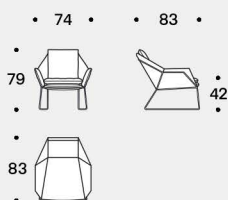

New York

—
Design Sergio Bicego

Anno di produzione 2013

Production year 2013

[It] — New York è una collezione che porta con fierezza il nome della Grande Mela. Due anime, uptown e downtown, racchiuse in un unico oggetto di design il cui rivestimento, interamente intercambiabile, ne svela l'innata versatilità.

L'insolita e poliedrica ergonomia della poltroncina New York invita a un uso personale del rivestimento e al bicolore, permettendo diverse soluzioni cromatiche attraverso un'unica scelta. La struttura è in trafilato disponibile in molteplici finiture sia di cromatura che di verniciatura.

Struttura

In trafilato dal diametro di 12 mm. Il piano di seduta è in lamiera traforata. Finitura in cromo lucido o verniciata.

Imbottitura

Anima interna, cuscino seduta e cuscino schiena sono imbottiti in poliuretano espanso 50IP e 23IM rivestiti con cotone accoppiato a fibra poliestere 380gr/mq.

[En] — New York, a collection which proudly bears the name of the Big Apple. Two souls, uptown and downtown, enclosed in a single design piece whose fully changeable covers reveal its innate versatility.

The unusual and polyhedral ergonomics of the New York armchair encourages a personal use of the covers and the two colours, allowing different colour solutions from a single choice. The frame in wire drawn comes in many colour and coating finishes.

Structure

In 12 mm wire drawn. The seat is in perforated sheet metal. Glossy chrome or painted finish.

Padding

Inner core, seat and back cushions are filled with polyurethane foam 50IP and 23IM covered with cotton and 380gr/sqm polyester fiber.

Poltrona / Armchair

Finitura struttura / Structure finish