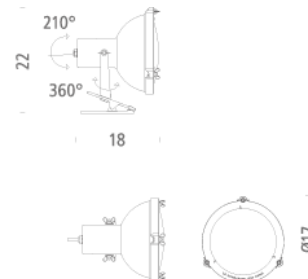

NEMO

PROJECTEUR 165 CLIP

Le Corbusier

Mini adjustable version of the Projecteur 365. Available in the clamp, wall and pendant versions. Aluminium body painted in night blue, white sand or moka. Diffuser glass curved and sandblasted in the inner part. Clamp and canopies painted in matt black, screws and small metal parts black chromed. Diffused and adjustable light output. E27 socket allows the use of fluorescent, LED and halogen sources.

NEMO

PROJECTEUR 165 CLIP

Le Corbusier

E27 FLUO/LED/HALO

Lamping

Source	E27 FB-23 bulb
Total power	23W
Emission	direct, spot
Tension	230V
Materials	aluminium

Codes

PRP FMW 11
PRP FDW 11
PRP FWS 11

Structure

Diffuseur

Package

LxPxH (base)	26x26x26
Weight (base)	1,2