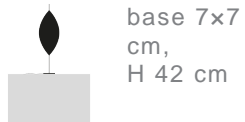

Materials metal base and structure, fiberglass shade

Light source interchangeable LED 2x1W / rated output 2W 350mA / energy class A+ / lumen 200 / K 2700 / CRI 80

Power supply 110V or 240V
plug driver 220-240V with EU plug and cord dimmer or plug driver 110-240V with interchangeable plugs and cord dimmer

Dimensions

base 7x7
cm,
H 42 cm

Order code PKM10LN natural
PKM10LW white
PKM10LG gold leaf
PKM10LS silver leaf