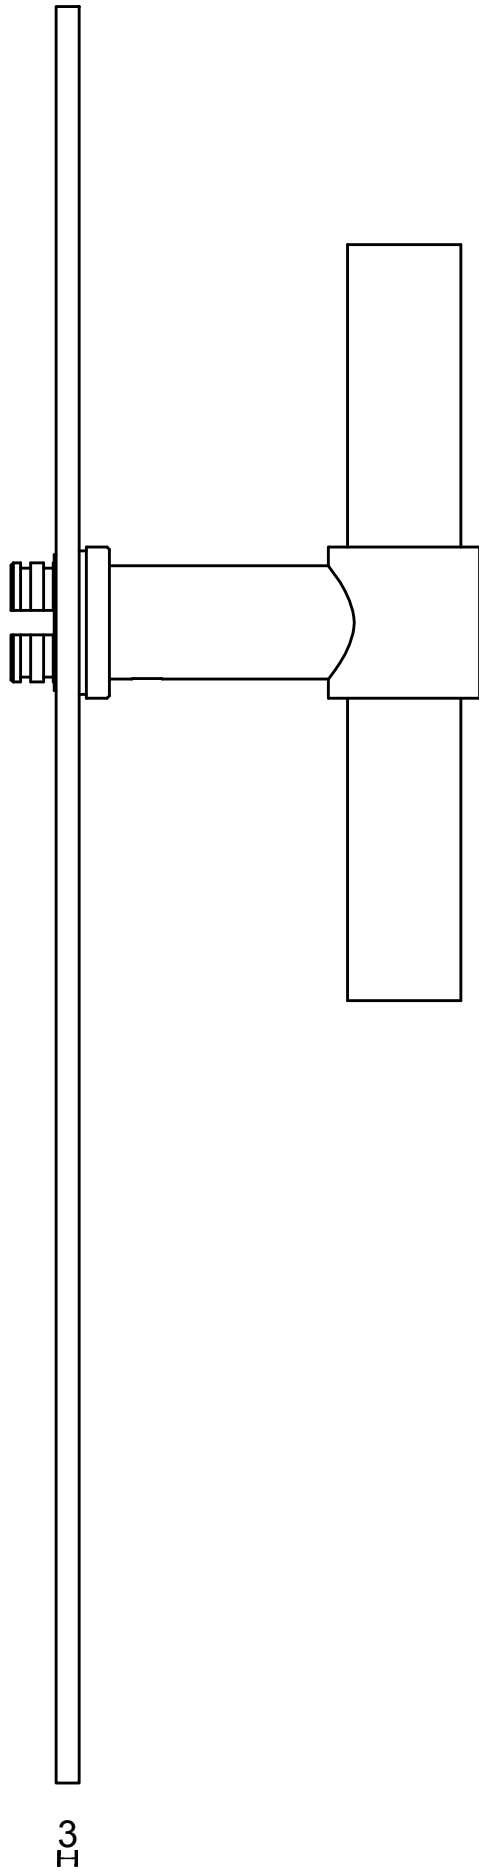

PIET BOON PBT15P236SFC solid unsprung lever handle on plate blank satin stainless steel

Productgroup: lever handles
Collection: ONE by PIET BOON
Designer: Piet Boon
Finish: satin stainless steel
Unit: pair
Article code: 2701D001INXX0F

235

81,5

13

40

3

56

15

20

<h1>FORMANI</h1>		Part number:	
		Description:	
Doc no.: 2701D001 PBT15P236SFC V02.dwg		<h2>PBT15P236SFC</h2>	Format:
Drawn by: Christian Brimbois	Creation date: 25-3-2013		<h3>A3</h3>
Formani Holland B.V. · Amerikalaan 55 · 6199 AE Maastricht Airport · tel: +31 (0)43 308 90 00 · www.formani.nl · info@formani.nl			