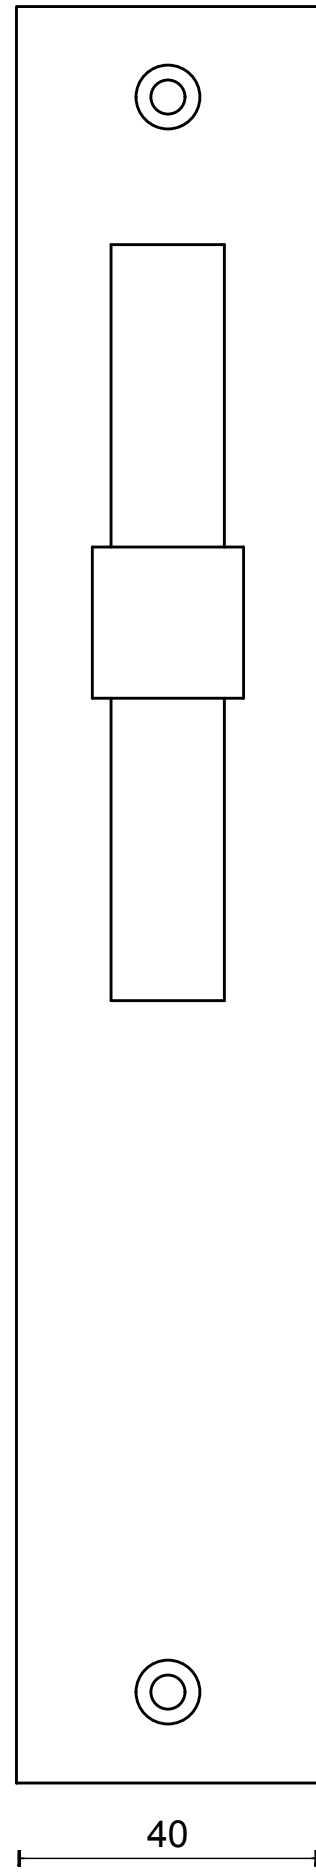

PIET BOON PBT15P236SFC solid unsprung lever handle on plate blank satin stainless steel

Productgroup: lever handles
Collection: ONE by PIET BOON
Designer: Piet Boon
Finish: satin stainless steel
Unit: pair
Article code: 2701D001INXX0F

235

81,5

13

40

3

56

15

20

<h1>FORMANI</h1>		Part number:	
		Description:	
Doc no.: 2701D001 PBT15P236SFC V02.dwg		<h2>PBT15P236SFC</h2>	Format:
Drawn by: Christian Brimbois	Creation date: 25-3-2013		<h3>A3</h3>
Formani Holland B.V. · Amerikalaan 55 · 6199 AE Maastricht Airport · tel: +31 (0)43 308 90 00 · www.formani.nl · info@formani.nl			