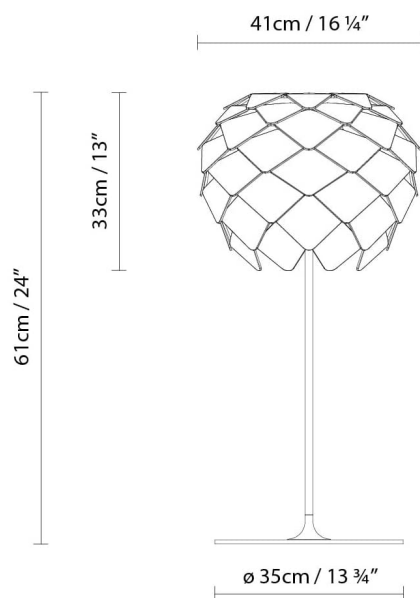

**Description:**

A Scandinavian-inspired table lamp featuring a metallic structure and ABS. Textured matte white finish with textile cable in the same tone.

Materials:

Metal.

Finishes:

Textured white.

Certifications:

IP20

230V

PHI T

**Light source:**

LED glob. 3 x 6W (E27)

LED ▶ A+

Fluo. glob. 3 x max. 11W (E27)

Halo. glob. 3 x max. 30W (E27)

**Weight :**

Net kg.:

Gross kg:

Packaging:

N. packages: 3

Volume m3: 0.160

Dimensions cm: 17x17x115 /
52x52x48

Collection