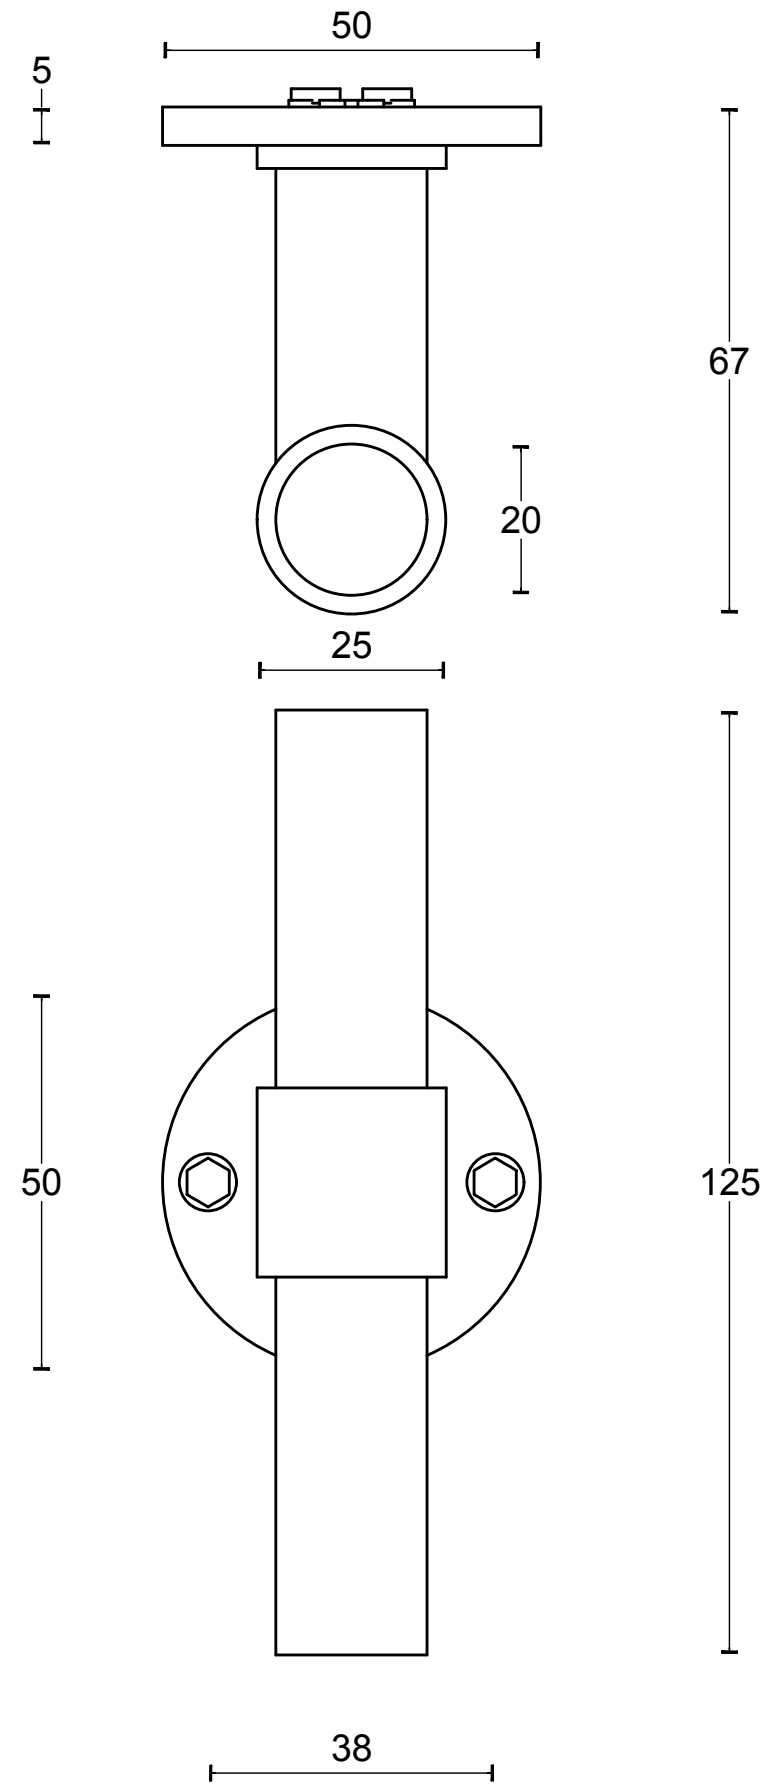

# PBT20XL/50

solid sprung lever handle attached to rose  
 stainless steel  
 ideal lock backset 60mm

FORMANI®		Part number:	
		Description:	
Doc no.:	2701D013 PBT20XL 50 V01.dwg	PBT20XL/50	Format:
Drawn by:	Christian Brimbois		Creation date:
A3			
Formani Holland B.V. · Amerikalaan 55 · 6199 AE Maastricht Airport · tel: +31 (0)43 308 90 00 · www.formani.nl · info@formani.nl			