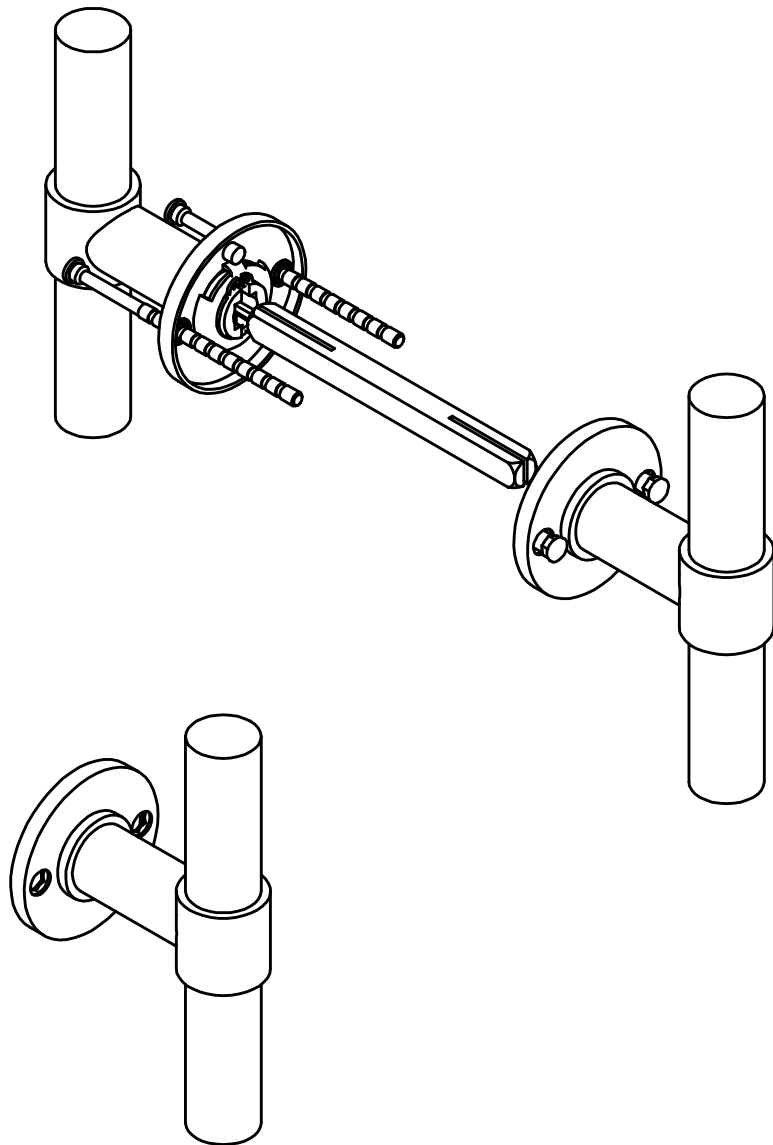

# PBT20XL/50

solid sprung lever handle attached to rose  
 stainless steel  
 ideal lock backset 60mm

FORMANI®		Part number:	
		Description:	
Doc no.:	2701D013 PBT20XL 50 V01.dwg	PBT20XL/50	Format:
Drawn by:	Christian Brimbois		Creation date:
A3			
Formani Holland B.V. · Amerikalaan 55 · 6199 AE Maastricht Airport · tel: +31 (0)43 308 90 00 · www.formani.nl · info@formani.nl			