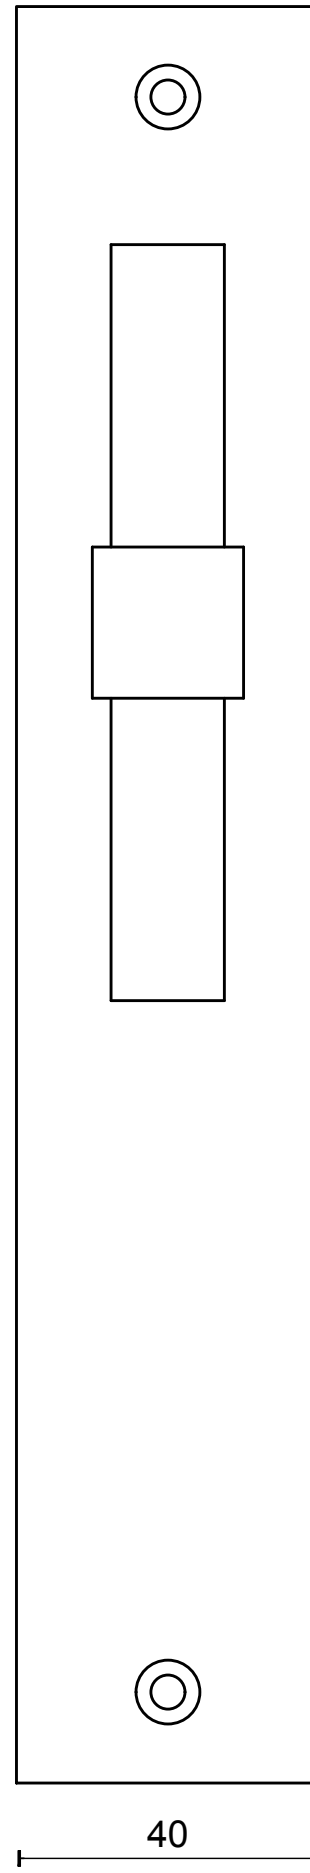

## PIET BOON PBT15P236SFC solid unsprung lever handle on plate blank white

Productgroup: lever handles  
Collection: ONE by PIET BOON  
Designer: Piet Boon  
Finish: white RAL9003  
Unit: pair  
Article code: 2701D001BMXX0F

235

81,5

13

40

3

56

15

20

<h1>FORMANI</h1>		Part number:	
		Description:	
Doc no.: 2701D001 PBT15P236SFC V02.dwg		<h2>PBT15P236SFC</h2>	Format:
Drawn by: Christian Brimbois	Creation date: 25-3-2013		<h2>A3</h2>
Formani Holland B.V. · Amerikalaan 55 · 6199 AE Maastricht Airport · tel: +31 (0)43 308 90 00 · www.formani.nl · info@formani.nl			