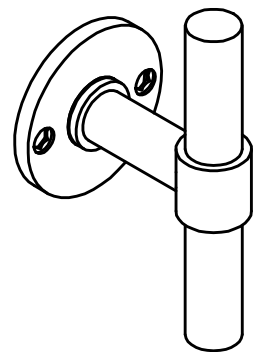

## PIET BOON PBT15/50 solid double sprung lever handle on rose satin stainless steel

Productgroup: lever handles  
Collection: ONE by PIET BOON  
Designer: Piet Boon  
Finish: satin stainless steel  
Unit: pair  
Article code: 2701D001INXX0

# PBT15/50

solid sprung lever handle attached to rose  
ideal lock backset 60mm  
stainless steel

<h1>FORMANI<sup>®</sup></h1>		Part number:	
		Description:	
Doc no.: 2701D001 PBT1550D V01.dwg		<h2>PBT15/50</h2>	Format:
Drawn by: Christian Brimbois	Creation date: 5-3-2013		<b>A3</b>
Formani Holland B.V. · Amerikalaan 55 · 6199 AE Maastricht Airport · tel: +31 (0)43 308 90 00 · www.formani.nl · info@formani.nl			