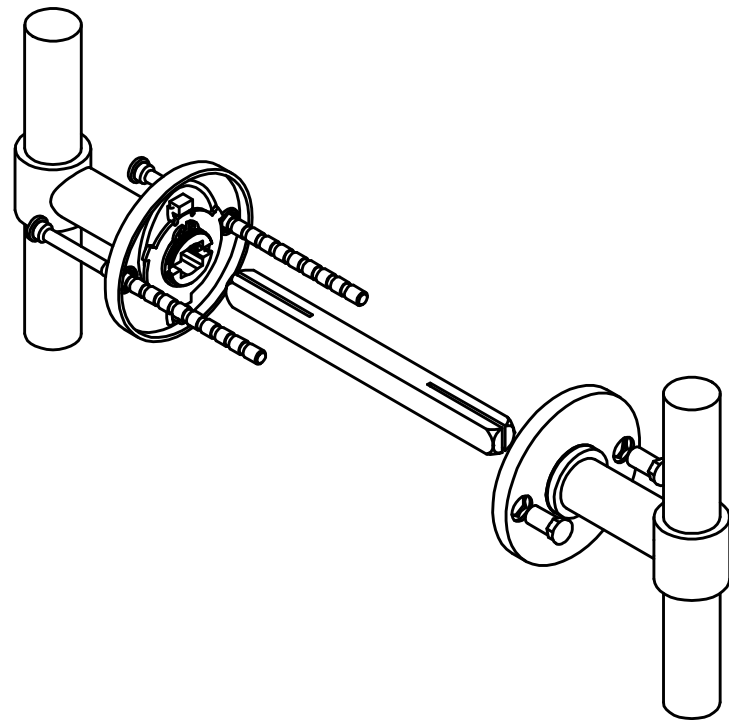

## PIET BOON PBT15/50 solid double sprung lever handle on rose satin stainless steel

Productgroup: lever handles  
Collection: ONE by PIET BOON  
Designer: Piet Boon  
Finish: satin stainless steel  
Unit: pair  
Article code: 2701D001INXX0

# PBT15/50

solid sprung lever handle attached to rose  
ideal lock backset 60mm  
stainless steel

<h1>FORMANI<sup>®</sup></h1>		Part number:	
		Description:	
Doc no.: 2701D001 PBT1550D V01.dwg		<h2>PBT15/50</h2>	Format:
Drawn by: Christian Brimbois	Creation date: 5-3-2013		<b>A3</b>
Formani Holland B.V. · Amerikalaan 55 · 6199 AE Maastricht Airport · tel: +31 (0)43 308 90 00 · www.formani.nl · info@formani.nl			