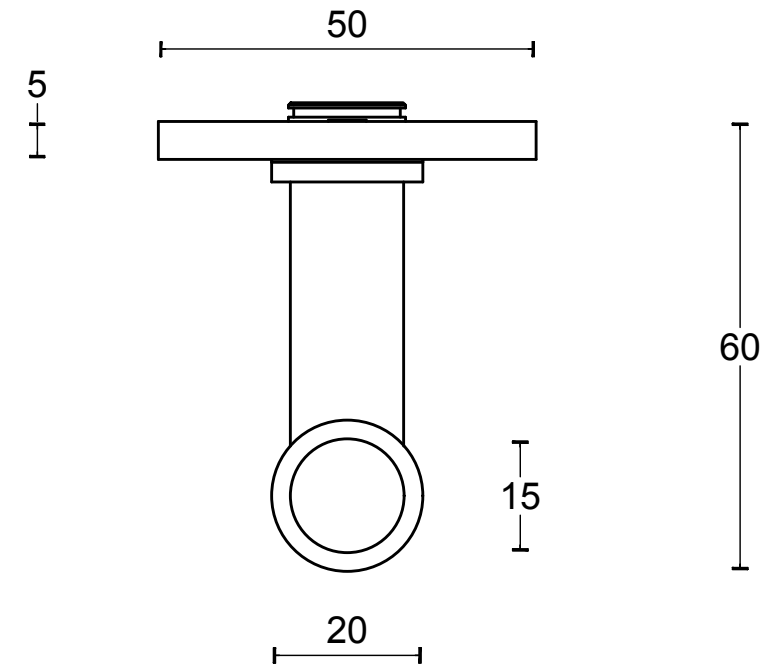

## PIET BOON PBT15/50 solid double sprung lever handle on rose satin stainless steel

Productgroup: lever handles  
Collection: ONE by PIET BOON  
Designer: Piet Boon  
Finish: satin stainless steel  
Unit: pair  
Article code: 2701D001INXX0

# PBT15/50

solid sprung lever handle attached to rose  
ideal lock backset 60mm  
stainless steel

<h1>FORMANI<sup>®</sup></h1>		Part number:	
		Description:	
Doc no.: 2701D001 PBT1550D V01.dwg		<h2>PBT15/50</h2>	Format:
Drawn by: Christian Brimbois	Creation date: 5-3-2013		<b>A3</b>
Formani Holland B.V. · Amerikalaan 55 · 6199 AE Maastricht Airport · tel: +31 (0)43 308 90 00 · www.formani.nl · info@formani.nl			