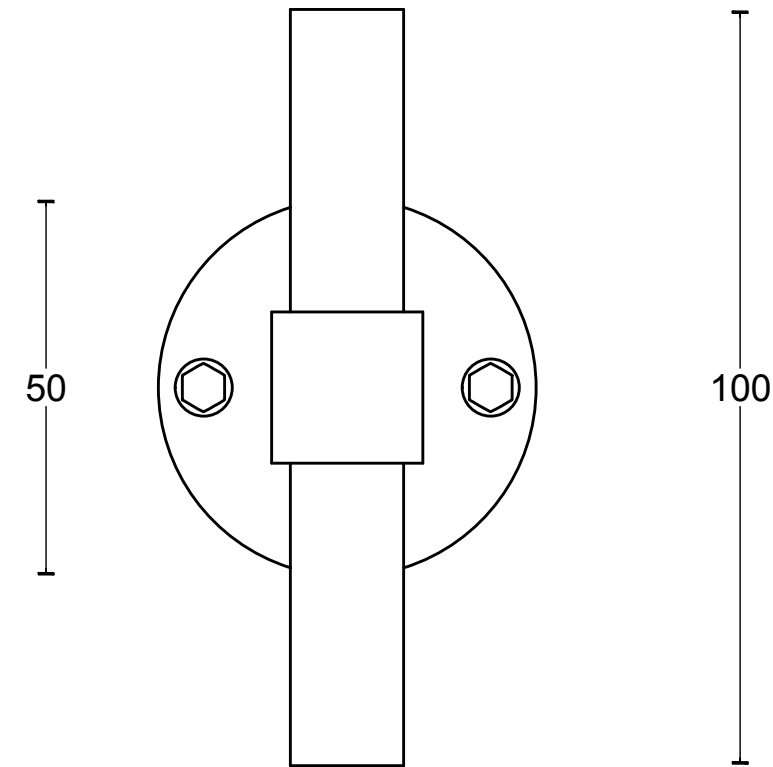

## PIET BOON PBT15/50 solid double sprung lever handle on rose satin stainless steel

Productgroup: lever handles  
Collection: ONE by PIET BOON  
Designer: Piet Boon  
Finish: satin stainless steel  
Unit: pair  
Article code: 2701D001INXX0

# PBT15/50

solid sprung lever handle attached to rose  
ideal lock backset 60mm  
stainless steel

<h1>FORMANI<sup>®</sup></h1>		Part number:	
		Description:	
Doc no.: 2701D001 PBT1550D V01.dwg		<h2>PBT15/50</h2>	Format:
Drawn by: Christian Brimbois	Creation date: 5-3-2013		<b>A3</b>
Formani Holland B.V. · Amerikalaan 55 · 6199 AE Maastricht Airport · tel: +31 (0)43 308 90 00 · www.formani.nl · info@formani.nl			