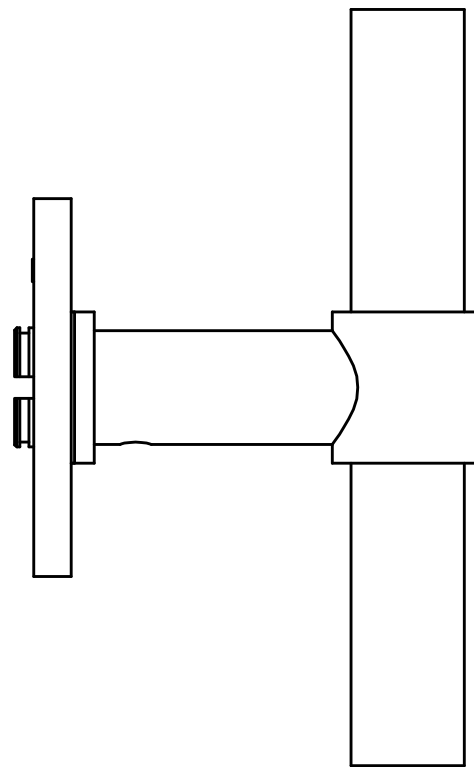

## PIET BOON PBT15/50 solid double sprung lever handle on rose satin stainless steel

Productgroup: lever handles  
Collection: ONE by PIET BOON  
Designer: Piet Boon  
Finish: satin stainless steel  
Unit: pair  
Article code: 2701D001INXX0

# PBT15/50

solid sprung lever handle attached to rose  
ideal lock backset 60mm  
stainless steel

<h1>FORMANI<sup>®</sup></h1>		Part number:	
		Description:	
Doc no.: 2701D001 PBT1550D V01.dwg		<h2>PBT15/50</h2>	Format:
Drawn by: Christian Brimbois	Creation date: 5-3-2013		<b>A3</b>
Formani Holland B.V. · Amerikalaan 55 · 6199 AE Maastricht Airport · tel: +31 (0)43 308 90 00 · www.formani.nl · info@formani.nl			