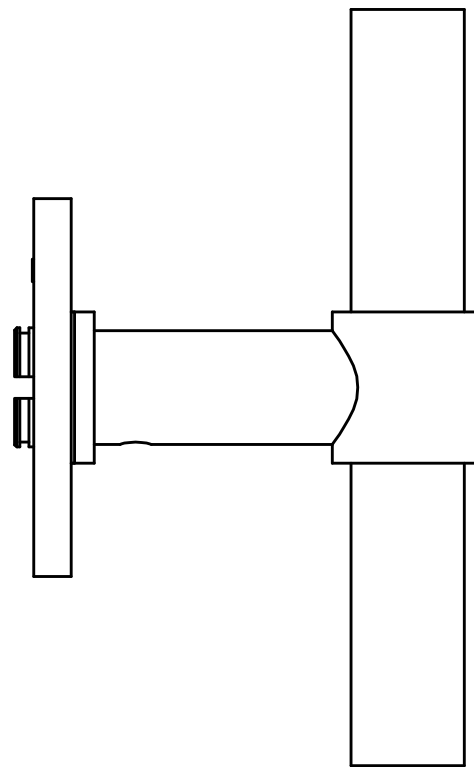

## PIET BOON PBT15/50 solid double sprung lever handle on rose bronze

Productgroup: lever handles  
Collection: ONE by PIET BOON  
Designer: Piet Boon  
Finish: bronze  
Unit: pair  
Article code: 2701D001BRXX0

# PBT15/50

solid sprung lever handle attached to rose  
ideal lock backset 60mm  
stainless steel

<p style="text-align: center; font-size: 24px; font-weight: bold;">FORMANI®</p>		Part number:	
		Description:	
Doc no.: 2701D001 PBT1550D V01.dwg		PBT15/50	
Drawn by: Christian Brimbois	Creation date: 5-3-2013		
Formani Holland B.V. · Amerikalaan 55 · 6199 AE Maastricht Airport · tel: +31 (0)43 308 90 00 · www.formani.nl · info@formani.nl			