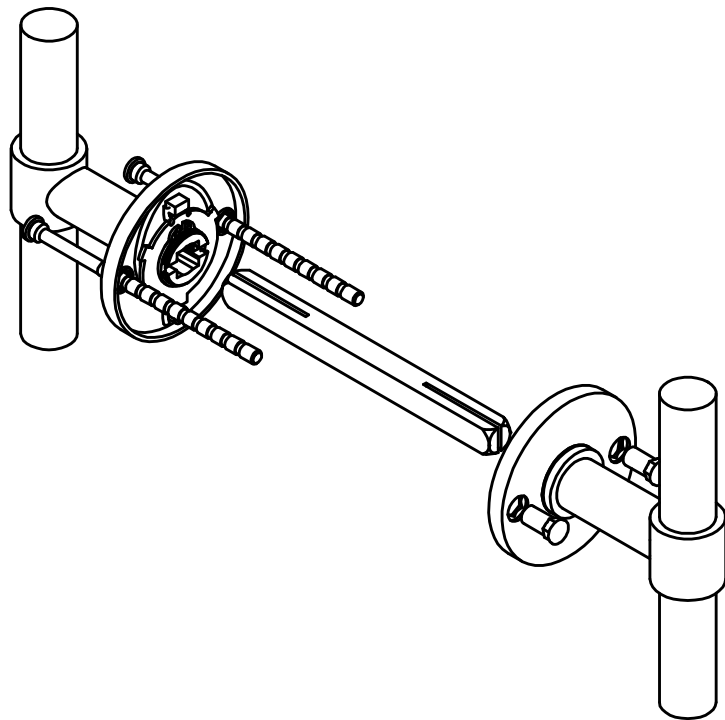

## PIET BOON PBT15/50 solid double sprung lever handle on rose bronze

Productgroup: lever handles  
Collection: ONE by PIET BOON  
Designer: Piet Boon  
Finish: bronze  
Unit: pair  
Article code: 2701D001BRXX0

# PBT15/50

solid sprung lever handle attached to rose  
ideal lock backset 60mm  
stainless steel

<p style="text-align: center; font-size: 24px; font-weight: bold;">FORMANI®</p>		Part number:	
		Description:	
Doc no.: 2701D001 PBT1550D V01.dwg		PBT15/50	
Drawn by: Christian Brimbois	Creation date: 5-3-2013		
Formani Holland B.V. · Amerikalaan 55 · 6199 AE Maastricht Airport · tel: +31 (0)43 308 90 00 · www.formani.nl · info@formani.nl			