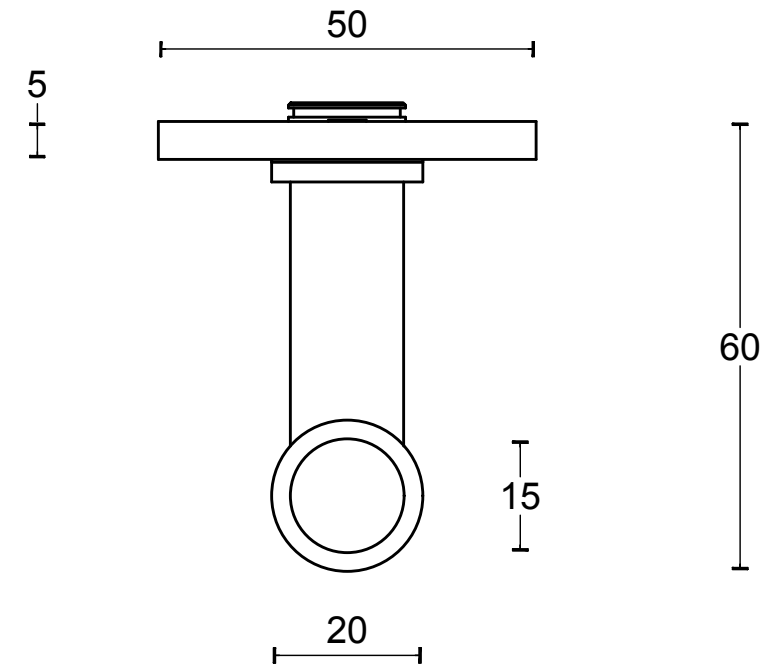

## PIET BOON PBT15/50 solid double sprung lever handle on rose bronze

Productgroup: lever handles  
Collection: ONE by PIET BOON  
Designer: Piet Boon  
Finish: bronze  
Unit: pair  
Article code: 2701D001BRXX0

# PBT15/50

solid sprung lever handle attached to rose  
ideal lock backset 60mm  
stainless steel

<p style="text-align: center; font-size: 24px; font-weight: bold;">FORMANI®</p>		Part number:	
		Description:	
Doc no.: 2701D001 PBT1550D V01.dwg		PBT15/50	
Drawn by: Christian Brimbois	Creation date: 5-3-2013		
Formani Holland B.V. · Amerikalaan 55 · 6199 AE Maastricht Airport · tel: +31 (0)43 308 90 00 · www.formani.nl · info@formani.nl			