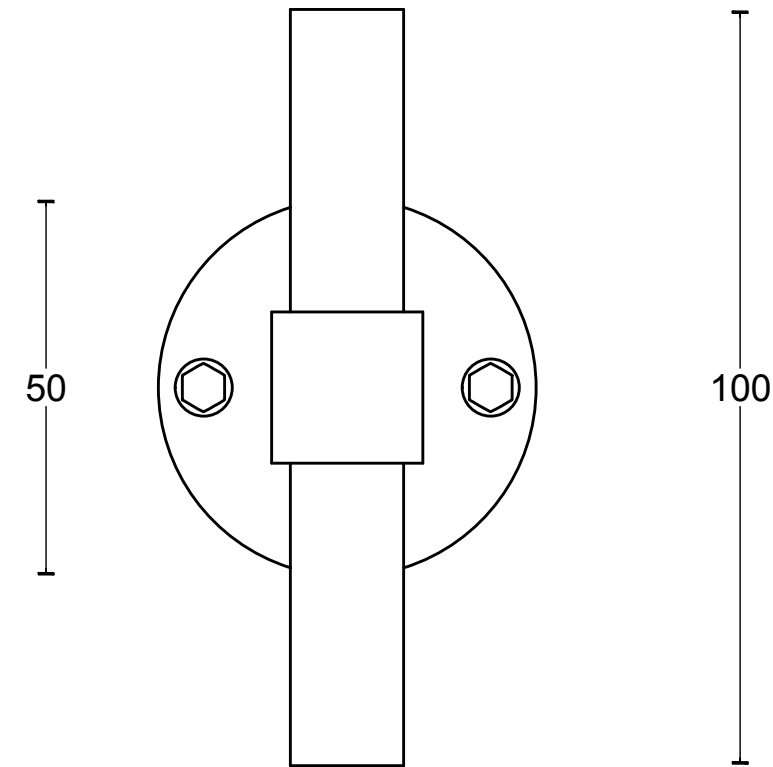

## PIET BOON PBT15/50 solid double sprung lever handle on rose bronze

Productgroup: lever handles  
Collection: ONE by PIET BOON  
Designer: Piet Boon  
Finish: bronze  
Unit: pair  
Article code: 2701D001BRXX0

# PBT15/50

solid sprung lever handle attached to rose  
ideal lock backset 60mm  
stainless steel

<p style="text-align: center; font-size: 24px; font-weight: bold;">FORMANI®</p>		Part number:	
		Description:	
Doc no.: 2701D001 PBT1550D V01.dwg		PBT15/50	
Drawn by: Christian Brimbois	Creation date: 5-3-2013		
Formani Holland B.V. · Amerikalaan 55 · 6199 AE Maastricht Airport · tel: +31 (0)43 308 90 00 · www.formani.nl · info@formani.nl			