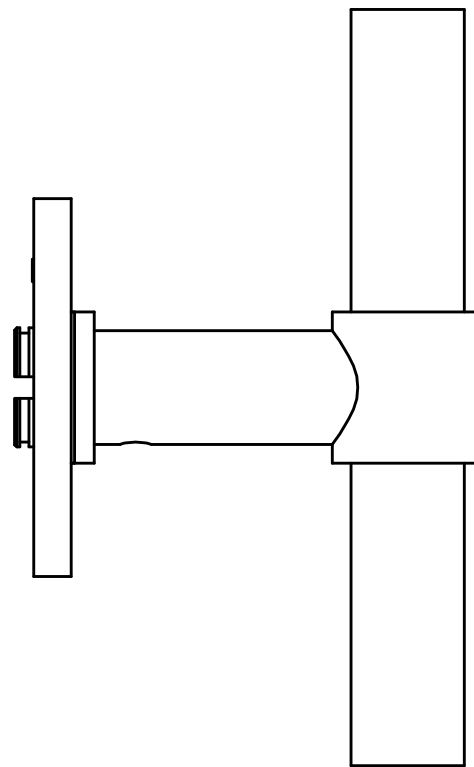

## PIET BOON PBT15/50 solid double sprung lever handle on rose white

Productgroup: lever handles  
Collection: ONE by PIET BOON  
Designer: Piet Boon  
Finish: white RAL9003  
Unit: pair  
Article code: 2701D001BMXX0

# PBT15/50

solid sprung lever handle attached to rose  
ideal lock backset 60mm  
stainless steel

<h1>FORMANI®</h1>		Part number:	
		<b>PBT15/50</b>	
Doc no.: 2701D001 PBT1550D V01.dwg		<b>A3</b>	Format:
Drawn by: Christian Brimbois	Creation date: 5-3-2013		
Formani Holland B.V. · Amerikalaan 55 · 6199 AE Maastricht Airport · tel: +31 (0)43 308 90 00 · www.formani.nl · info@formani.nl			