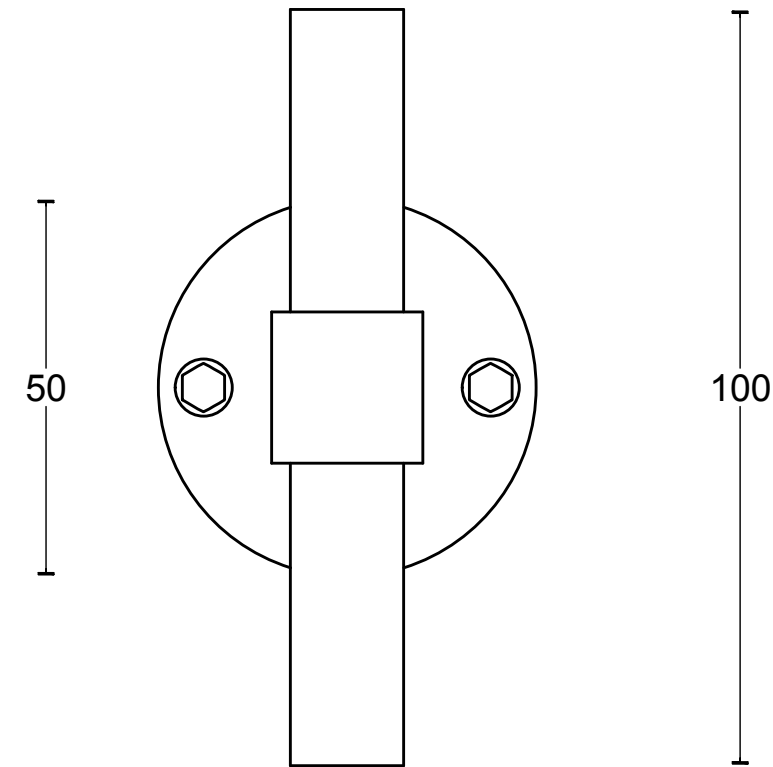

## PIET BOON PBT15/50 solid double sprung lever handle on rose white

Productgroup: lever handles  
Collection: ONE by PIET BOON  
Designer: Piet Boon  
Finish: white RAL9003  
Unit: pair  
Article code: 2701D001BMXX0

# PBT15/50

solid sprung lever handle attached to rose  
ideal lock backset 60mm  
stainless steel

<h1>FORMANI®</h1>		Part number:	
		<b>PBT15/50</b>	
Doc no.: 2701D001 PBT1550D V01.dwg		<b>A3</b>	Format:
Drawn by: Christian Brimbois	Creation date: 5-3-2013		
Formani Holland B.V. · Amerikalaan 55 · 6199 AE Maastricht Airport · tel: +31 (0)43 308 90 00 · www.formani.nl · info@formani.nl			