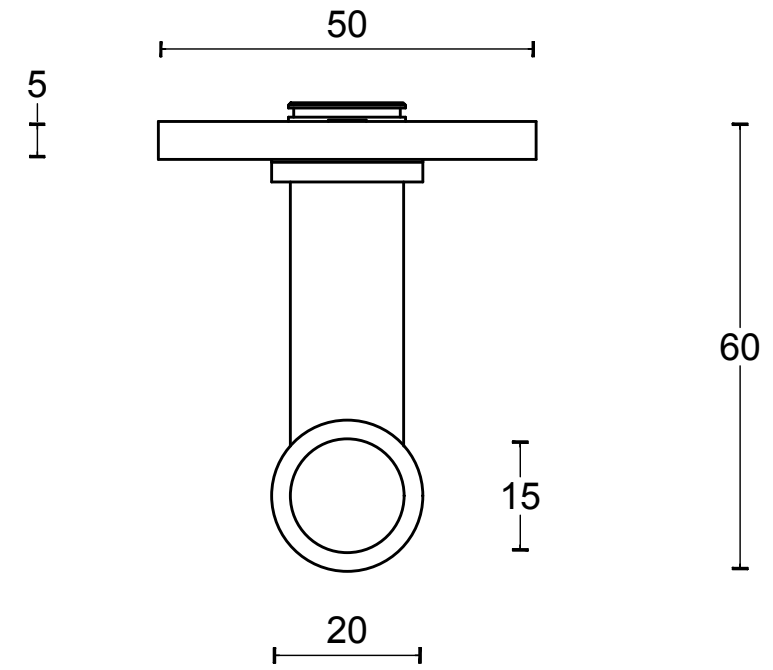

## PIET BOON PBT15/50 solid double sprung lever handle on rose white

Productgroup: lever handles  
Collection: ONE by PIET BOON  
Designer: Piet Boon  
Finish: white RAL9003  
Unit: pair  
Article code: 2701D001BMXX0

# PBT15/50

solid sprung lever handle attached to rose  
ideal lock backset 60mm  
stainless steel

<h1>FORMANI®</h1>		Part number:	
		<b>PBT15/50</b>	
Doc no.: 2701D001 PBT1550D V01.dwg		<b>A3</b>	Format:
Drawn by: Christian Brimbois	Creation date: 5-3-2013		
Formani Holland B.V. · Amerikalaan 55 · 6199 AE Maastricht Airport · tel: +31 (0)43 308 90 00 · www.formani.nl · info@formani.nl			