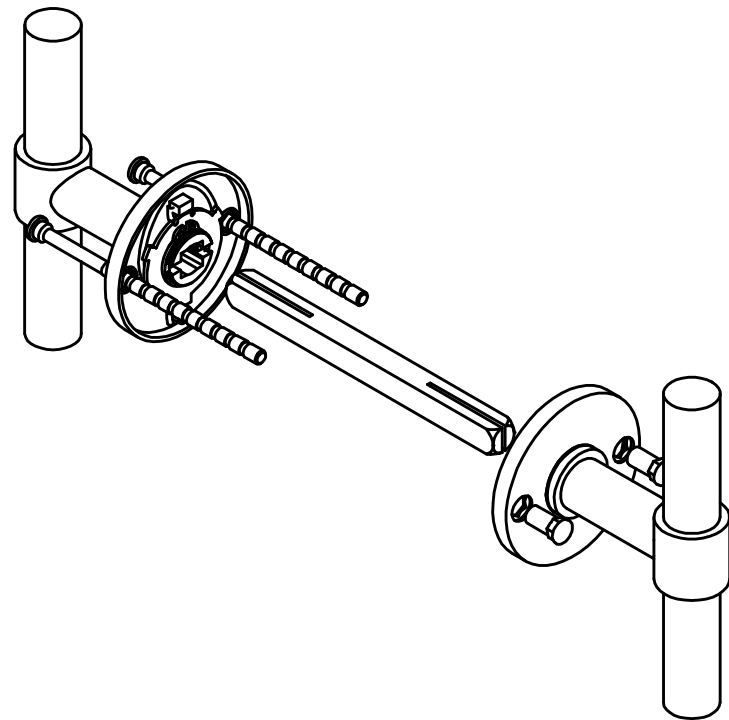

## PIET BOON PBT15/50 solid double sprung lever handle on rose white

Productgroup: lever handles  
Collection: ONE by PIET BOON  
Designer: Piet Boon  
Finish: white RAL9003  
Unit: pair  
Article code: 2701D001BMXX0

# PBT15/50

solid sprung lever handle attached to rose  
ideal lock backset 60mm  
stainless steel

<h1>FORMANI®</h1>		Part number:	
		<b>PBT15/50</b>	
Doc no.: 2701D001 PBT1550D V01.dwg		<b>A3</b>	Format:
Drawn by: Christian Brimbois	Creation date: 5-3-2013		
Formani Holland B.V. · Amerikalaan 55 · 6199 AE Maastricht Airport · tel: +31 (0)43 308 90 00 · www.formani.nl · info@formani.nl			