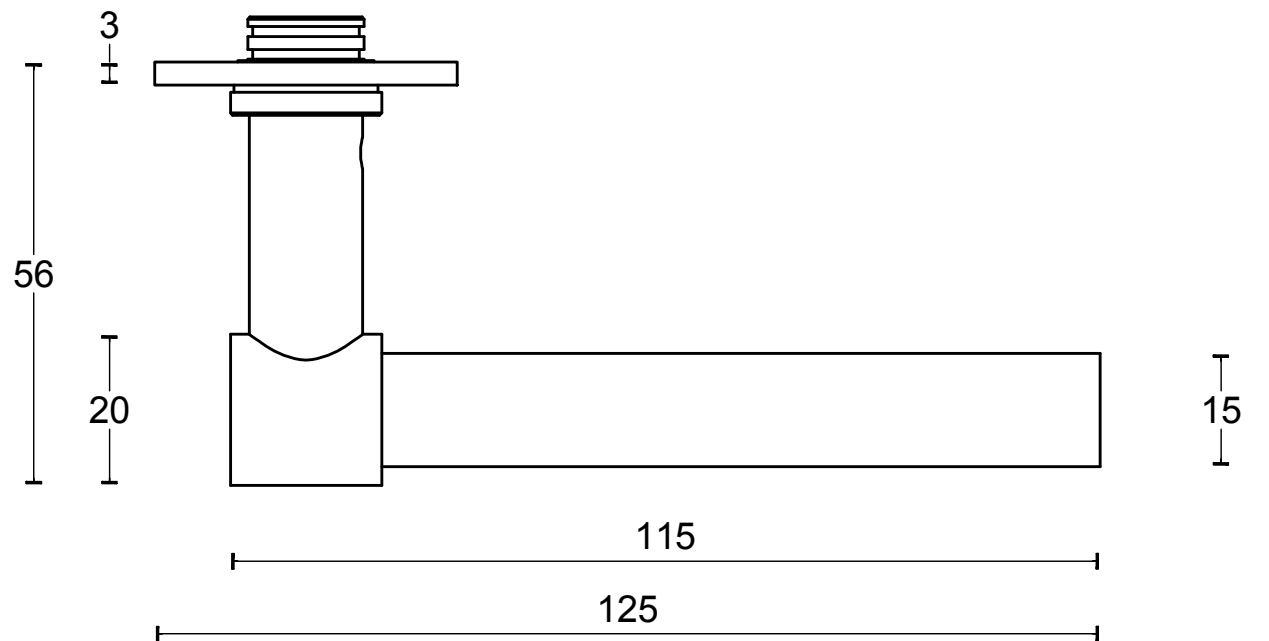

## PIET BOON PBL15XLP236SFC solid unsprung lever handle on plate blank satin stainless steel

Productgroup: lever handles  
Collection: ONE by PIET BOON  
Designer: Piet Boon  
Finish: satin stainless steel  
Unit: pair  
Article code: 2701D012INXX0F