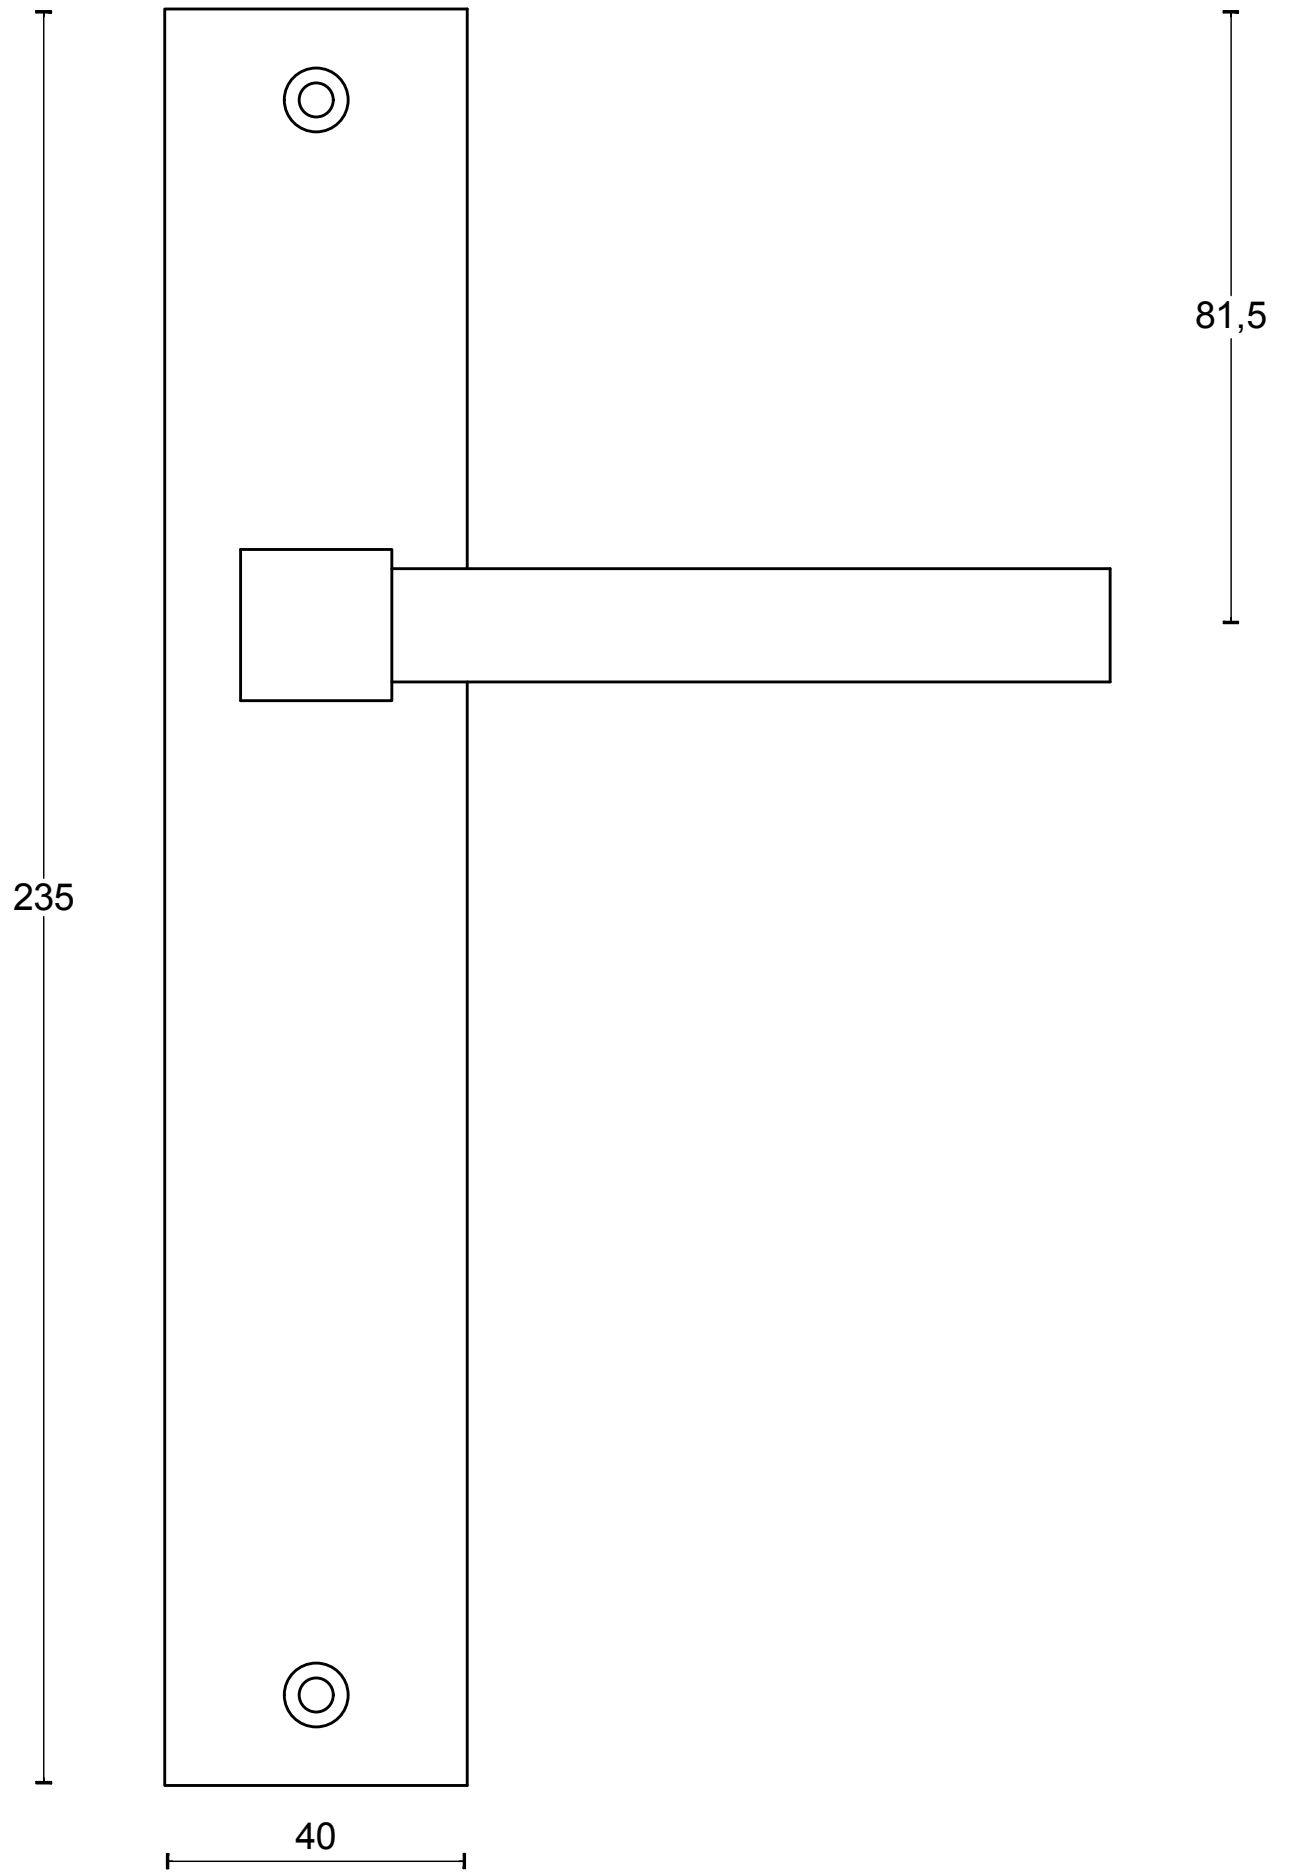

## PIET BOON PBL15XLP236SFC solid unsprung lever handle on plate blank satin stainless steel

Productgroup: lever handles  
Collection: ONE by PIET BOON  
Designer: Piet Boon  
Finish: satin stainless steel  
Unit: pair  
Article code: 2701D012INXX0F

<h1>FORMANI®</h1>		Part number:	
		Description:	
Doc no.:	2701D012 PBL15XLP236SFC V01.dwg	<h2>PBL15XLP236SFC</h2>	Format:
Drawn by:	Christian Brimbois		Creation date:
<small>FORMANI HOLLAND B.V. EUROPALAAN 12 6199 AB MAASTRICHT-AIRPORT NL T +31 (0)43 308 90 00 INFO@FORMANI.COM FORMANI.COM</small>			