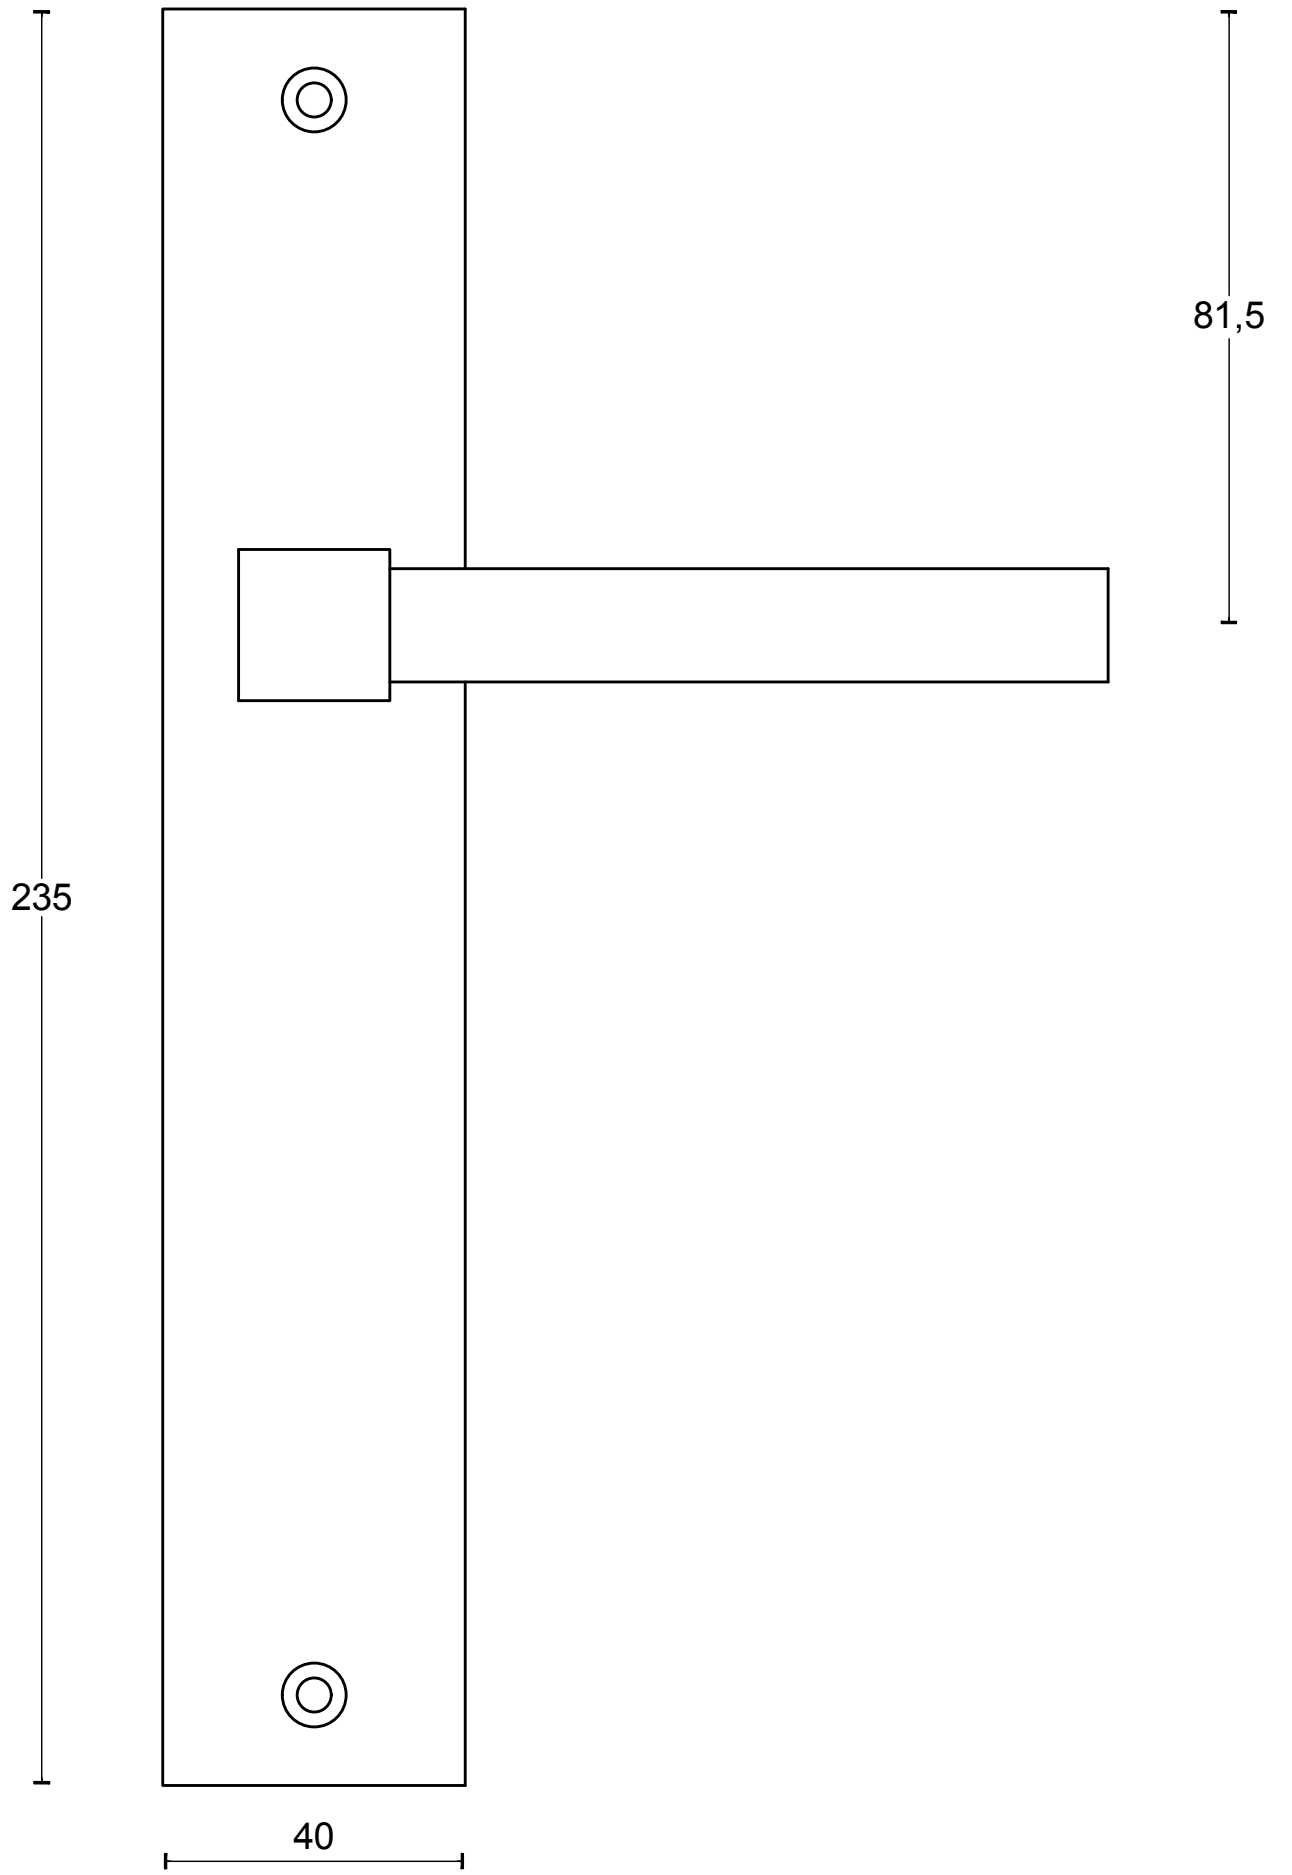

## PIET BOON PBL15XLP236SFC solid unsprung lever handle on plate blank bronze

Productgroup: lever handles  
Collection: ONE by PIET BOON  
Designer: Piet Boon  
Finish: bronze  
Unit: pair  
Article code: 2701D012BRXX0F

<h1>FORMANI®</h1>		Part number:	
		Description:	
Doc no.:	2701D012 PBL15XLP236SFC V01.dwg	<h2>PBL15XLP236SFC</h2>	Format:
Drawn by:	Christian Brimbois		Creation date:
<small>FORMANI HOLLAND B.V. EUROPALAAN 12 6199 AB MAASTRICHT-AIRPORT NL T +31 (0)43 308 90 00 INFO@FORMANI.COM FORMANI.COM</small>			