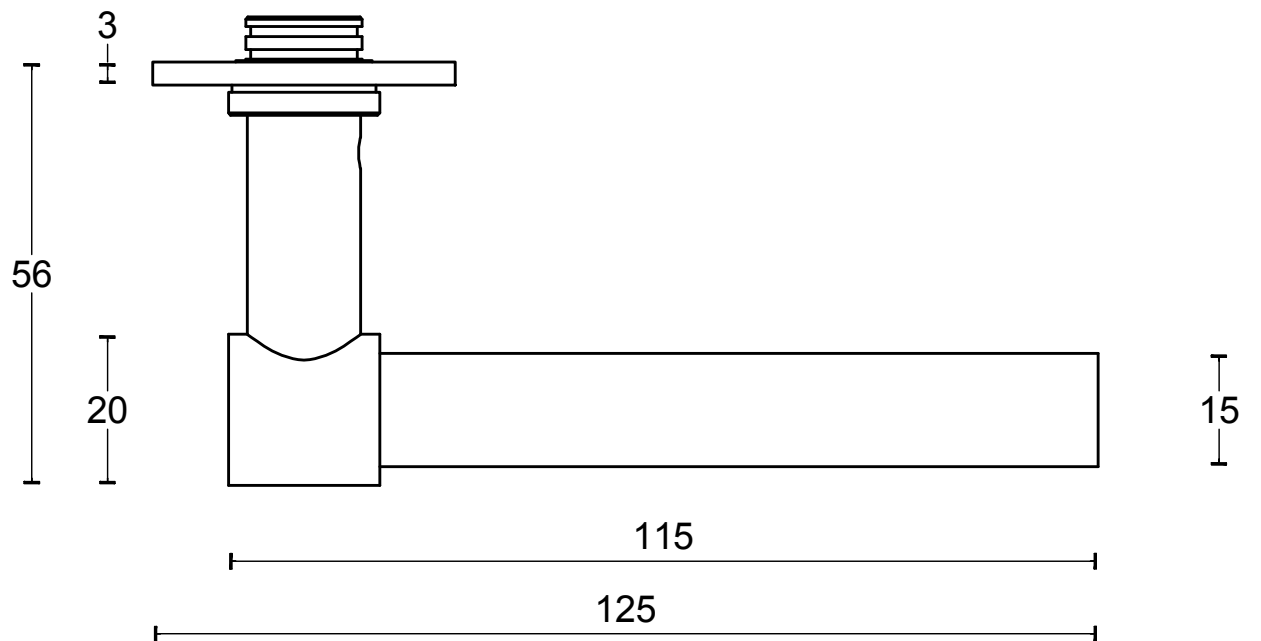

## PIET BOON PBL15XLP236SFC solid unsprung lever handle on plate blank bronze

Productgroup: lever handles  
Collection: ONE by PIET BOON  
Designer: Piet Boon  
Finish: bronze  
Unit: pair  
Article code: 2701D012BRXX0F