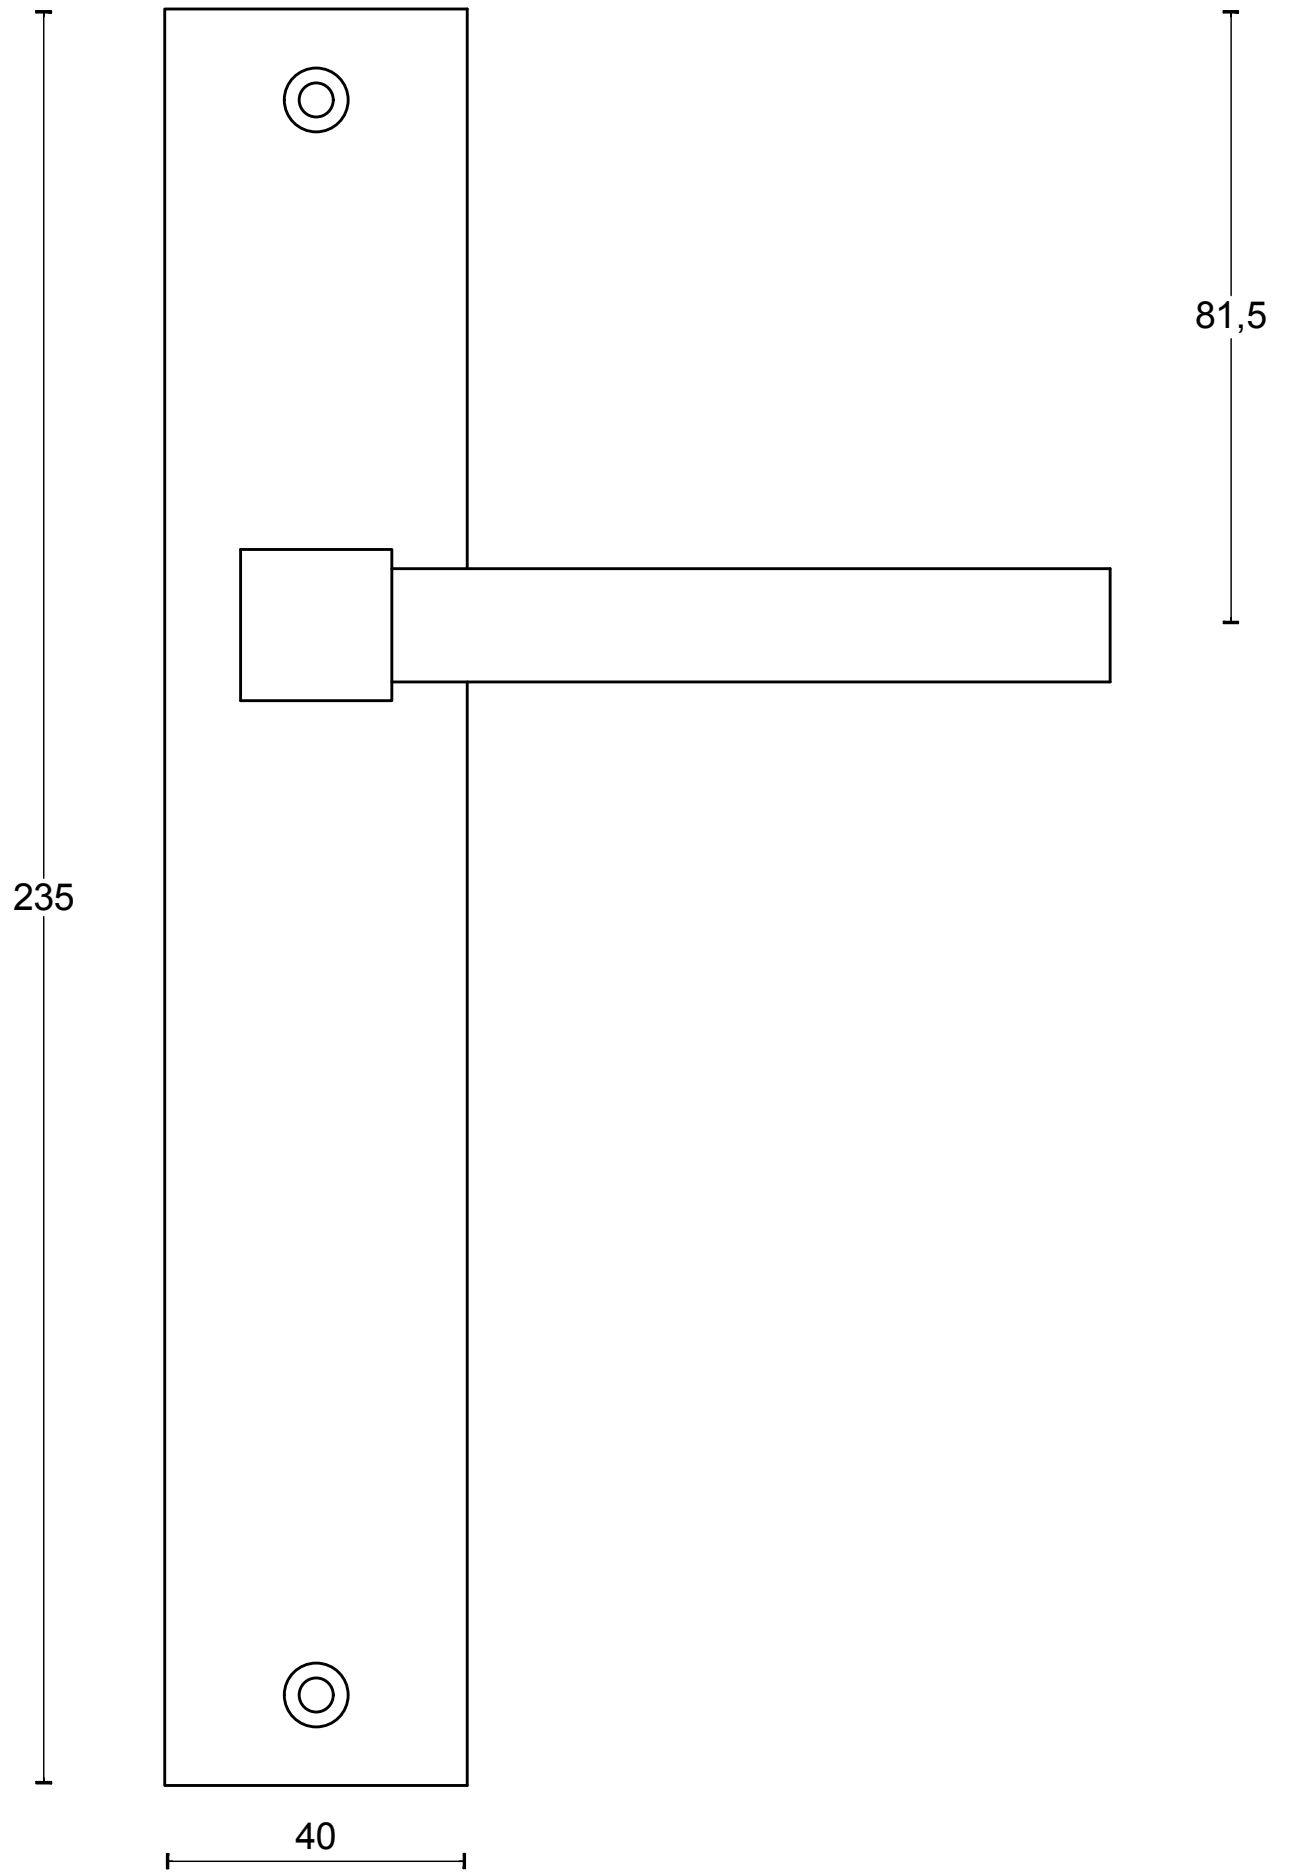

## PIET BOON PBL15XLP236SFC solid unsprung lever handle on plate blank white

Productgroup: lever handles  
Collection: ONE by PIET BOON  
Designer: Piet Boon  
Finish: white RAL9003  
Unit: pair  
Article code: 2701D012BMXX0F

<h1>FORMANI®</h1>		Part number:	
		Description:	
Doc no.:	2701D012 PBL15XLP236SFC V01.dwg	<h2>PBL15XLP236SFC</h2>	
Drawn by:	Christian Brimbois		
FORMANI HOLLAND B.V. EUROPALAAN 12 6199 AB MAASTRICHT-AIRPORT NL T +31 (0)43 308 90 00 INFO@FORMANI.COM FORMANI.COM		<h3>A3</h3>	