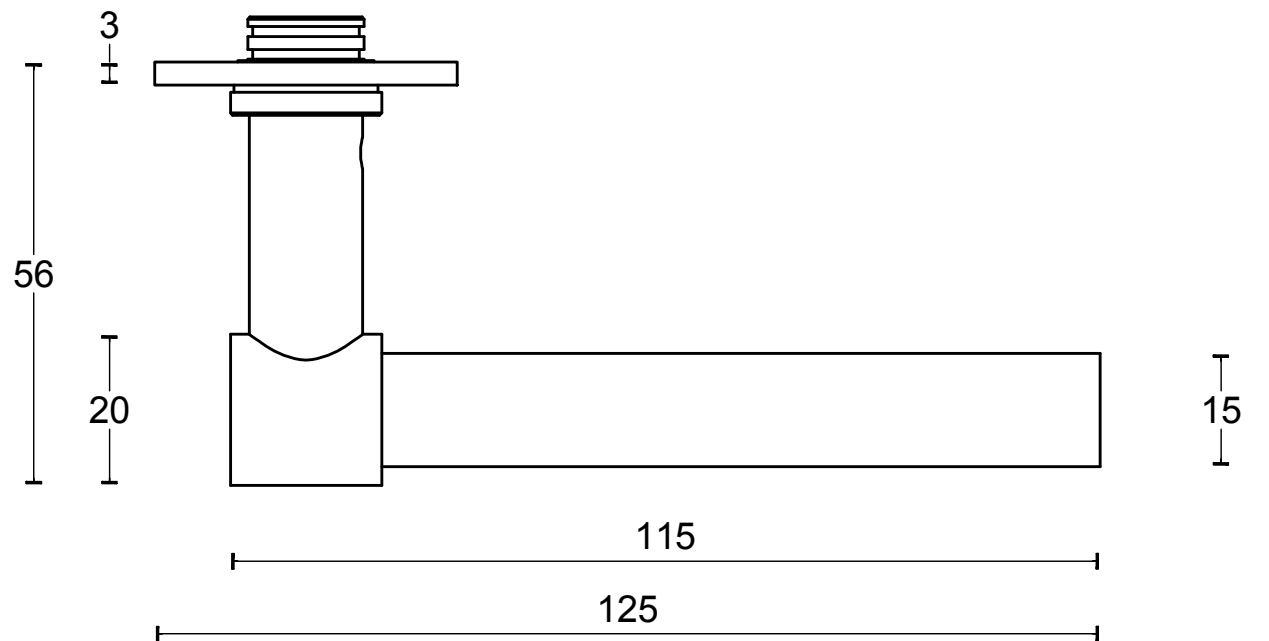

## PIET BOON PBL15XLP236SFC solid unsprung lever handle on plate blank white

Productgroup: lever handles  
Collection: ONE by PIET BOON  
Designer: Piet Boon  
Finish: white RAL9003  
Unit: pair  
Article code: 2701D012BMXX0F