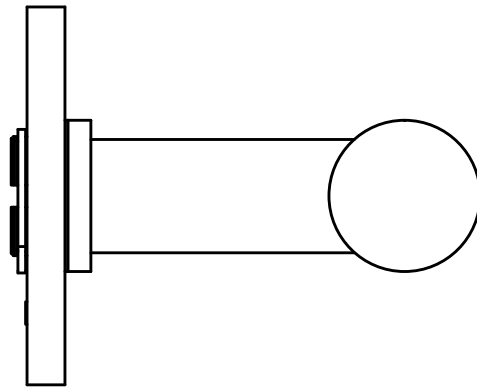

PIET BOON PBL15/50 solid double sprung lever handle on rose white

Productgroup: lever handles
Collection: ONE by PIET BOON
Designer: Piet Boon
Finish: white RAL9003
Unit: pair
Article code: 2701D002BMXX0

PBL15/50

solid sprung lever handle attached to rose
stainless steel

FORMANI[®]		Part number: 2701D002 PBL1550D V01	
		Description: PBL15/50	Format: A3
Doc no.:	2701D002 PBL1550D V01.dwg		
Drawn by:	Christian Brimbois	Creation date:	28-2-2013
Formani Holland B.V. · Amerikalaan 55 · 6199 AE Maastricht Airport · tel: +31 (0)43 308 90 00 · www.formani.nl · info@formani.nl			