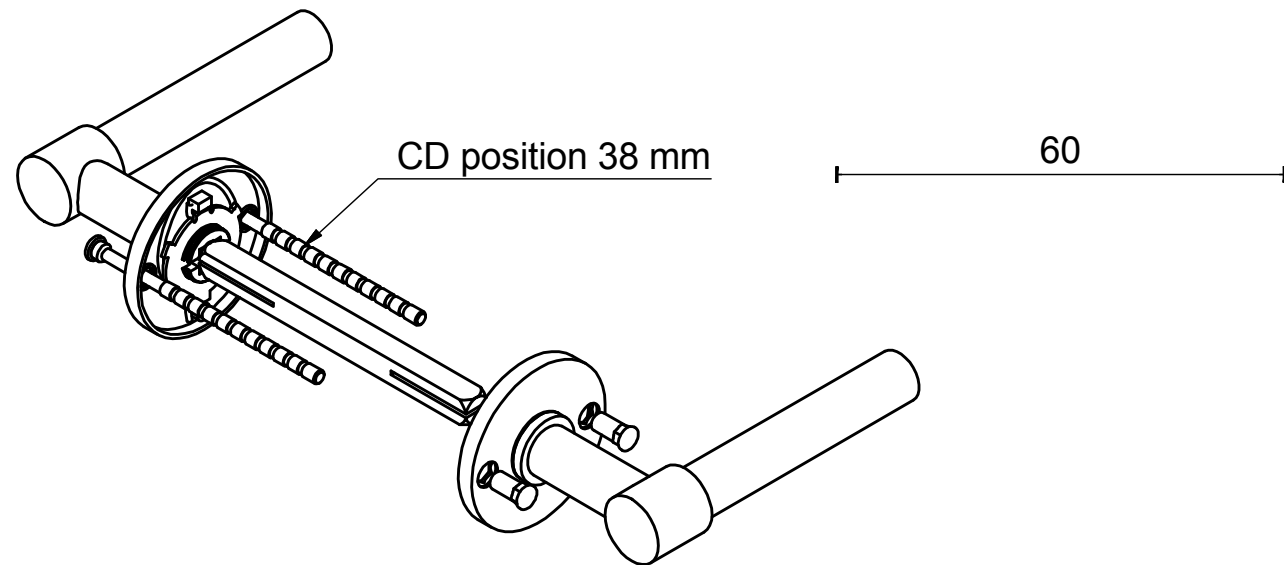

PIET BOON PBL15/50 solid double sprung lever handle on rose white

Productgroup: lever handles
Collection: ONE by PIET BOON
Designer: Piet Boon
Finish: white RAL9003
Unit: pair
Article code: 2701D002BMXX0

PBL15/50

solid sprung lever handle attached to rose
stainless steel

FORMANI[®]		Part number: 2701D002 PBL1550D V01	
		Description: PBL15/50	Format: A3
Doc no.:	2701D002 PBL1550D V01.dwg		
Drawn by:	Christian Brimbois	Creation date:	28-2-2013
Formani Holland B.V. · Amerikalaan 55 · 6199 AE Maastricht Airport · tel: +31 (0)43 308 90 00 · www.formani.nl · info@formani.nl			