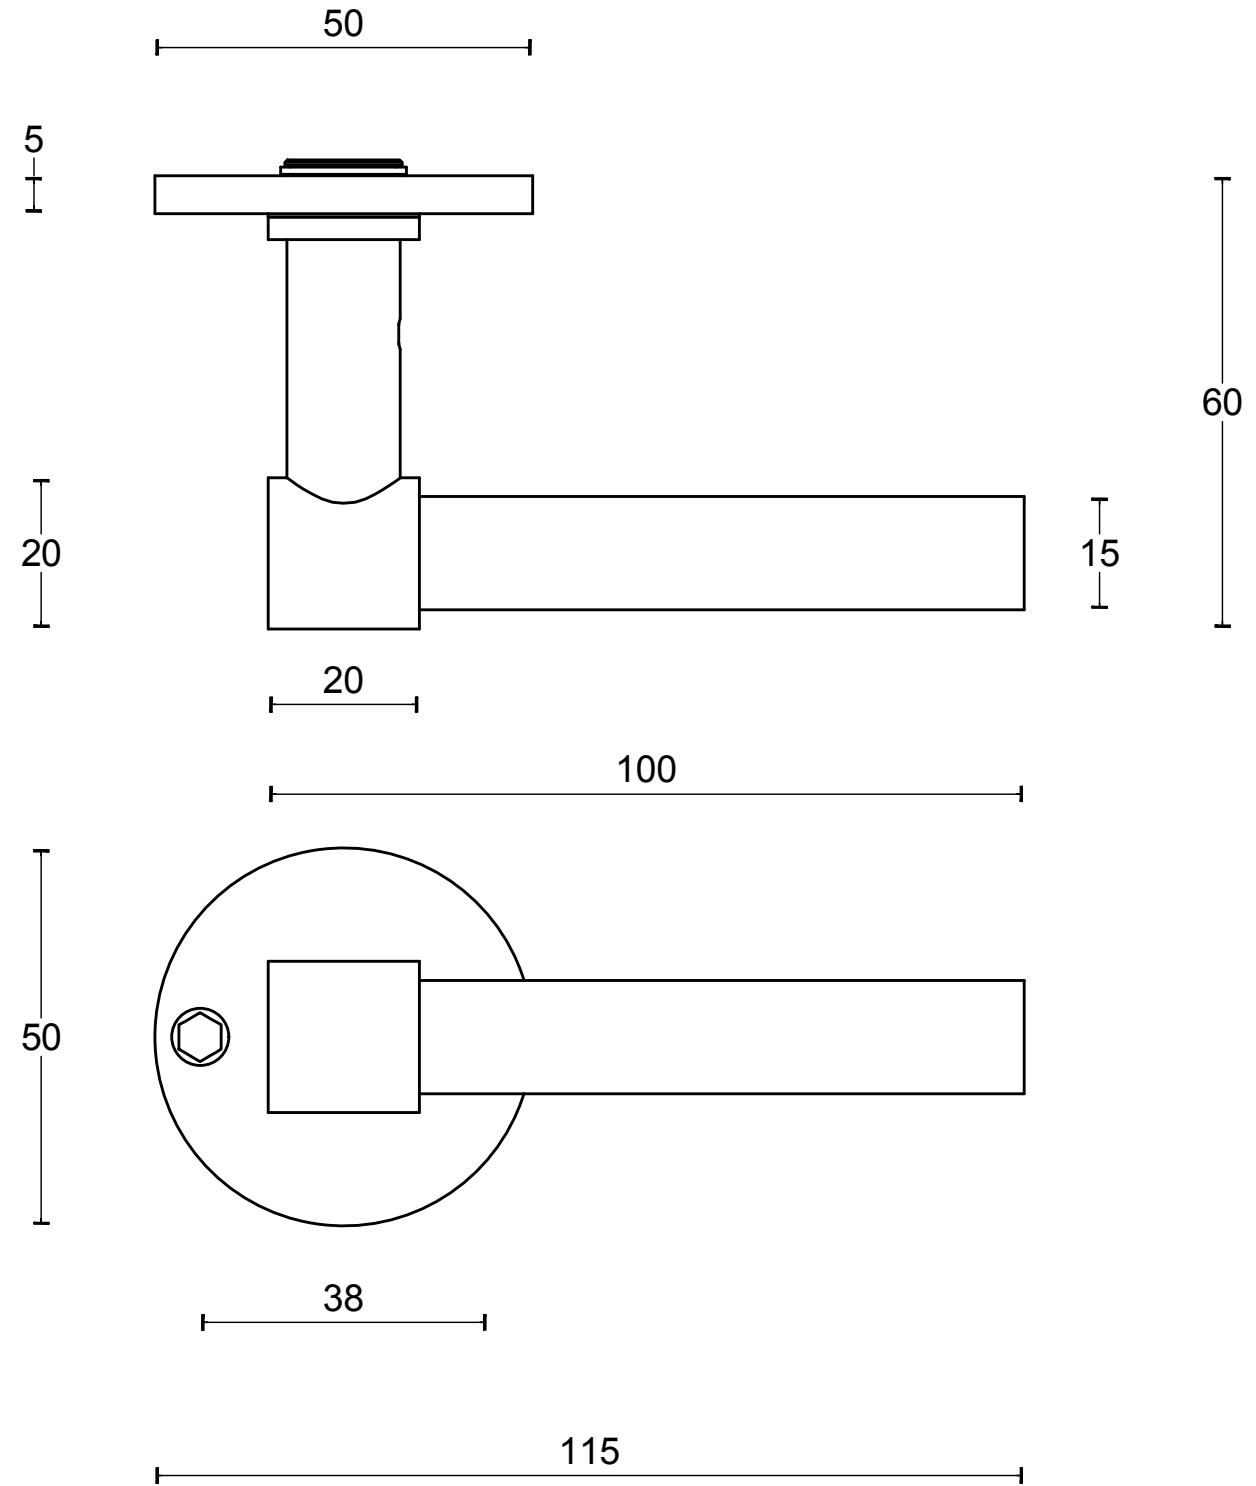

PIET BOON PBL15/50 solid double sprung lever handle on rose white

Productgroup: lever handles
Collection: ONE by PIET BOON
Designer: Piet Boon
Finish: white RAL9003
Unit: pair
Article code: 2701D002BMXX0

PBL15/50

solid sprung lever handle attached to rose
stainless steel

FORMANI[®]		Part number: 2701D002 PBL1550D V01	
		Description: PBL15/50	Format: A3
Doc no.:	2701D002 PBL1550D V01.dwg		
Drawn by:	Christian Brimbois	Creation date:	28-2-2013
Formani Holland B.V. · Amerikalaan 55 · 6199 AE Maastricht Airport · tel: +31 (0)43 308 90 00 · www.formani.nl · info@formani.nl			