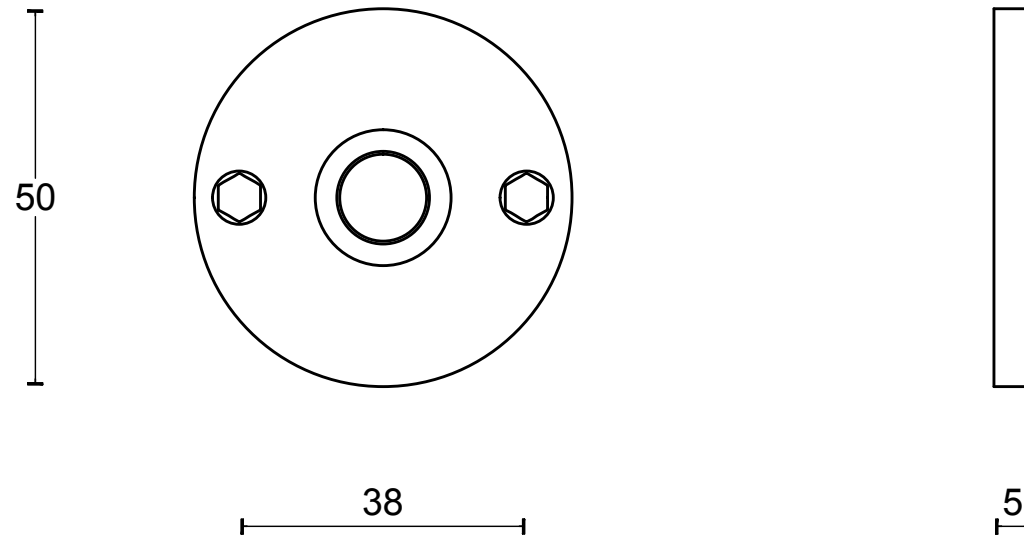

PIET BOON PB52 bell push 50mm satin stainless steel

| | |
|---------------|-----------------------|
| Productgroup: | bell pushes |
| Collection: | ONE by PIET BOON |
| Designer: | Piet Boon |
| Finish: | satin stainless steel |
| Unit: | piece |
| Article code: | 2702Z001INXX0 |

PB52

bell push with stainless steel button

| | | | |
|--|---------------------------|--------------------------|--|
| FORMANI [®] | | Part number: | |
| | | Description: PB52 | |
| Doc no.: 2702Z001 PB52 V02.dwg | Creation date: 13-12-2011 | Format: A3 | |
| Drawn by: Christian | | | |
| Formani Holland B.V. · Amerikalaan 55 · 6199 AE Maastricht Airport · tel: +31 (0)43 308 90 00 · www.formani.nl · info@formani.nl | | | |