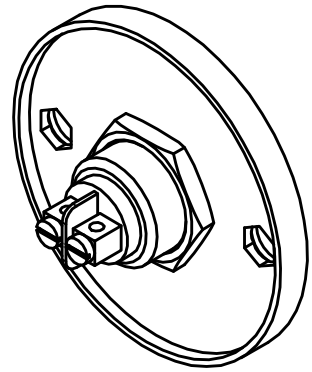

PIET BOON PB52 bell push 50mm satin stainless steel

| | |
|---------------|-----------------------|
| Productgroup: | bell pushes |
| Collection: | ONE by PIET BOON |
| Designer: | Piet Boon |
| Finish: | satin stainless steel |
| Unit: | piece |
| Article code: | 2702Z001INXX0 |

PB52

bell push with stainless steel button

| | | | |
|--|---------------------------|--------------------------|--|
| FORMANI [®] | | Part number: | |
| | | Description: PB52 | |
| Doc no.: 2702Z001 PB52 V02.dwg | Creation date: 13-12-2011 | Format: A3 | |
| Drawn by: Christian | | | |
| Formani Holland B.V. · Amerikalaan 55 · 6199 AE Maastricht Airport · tel: +31 (0)43 308 90 00 · www.formani.nl · info@formani.nl | | | |