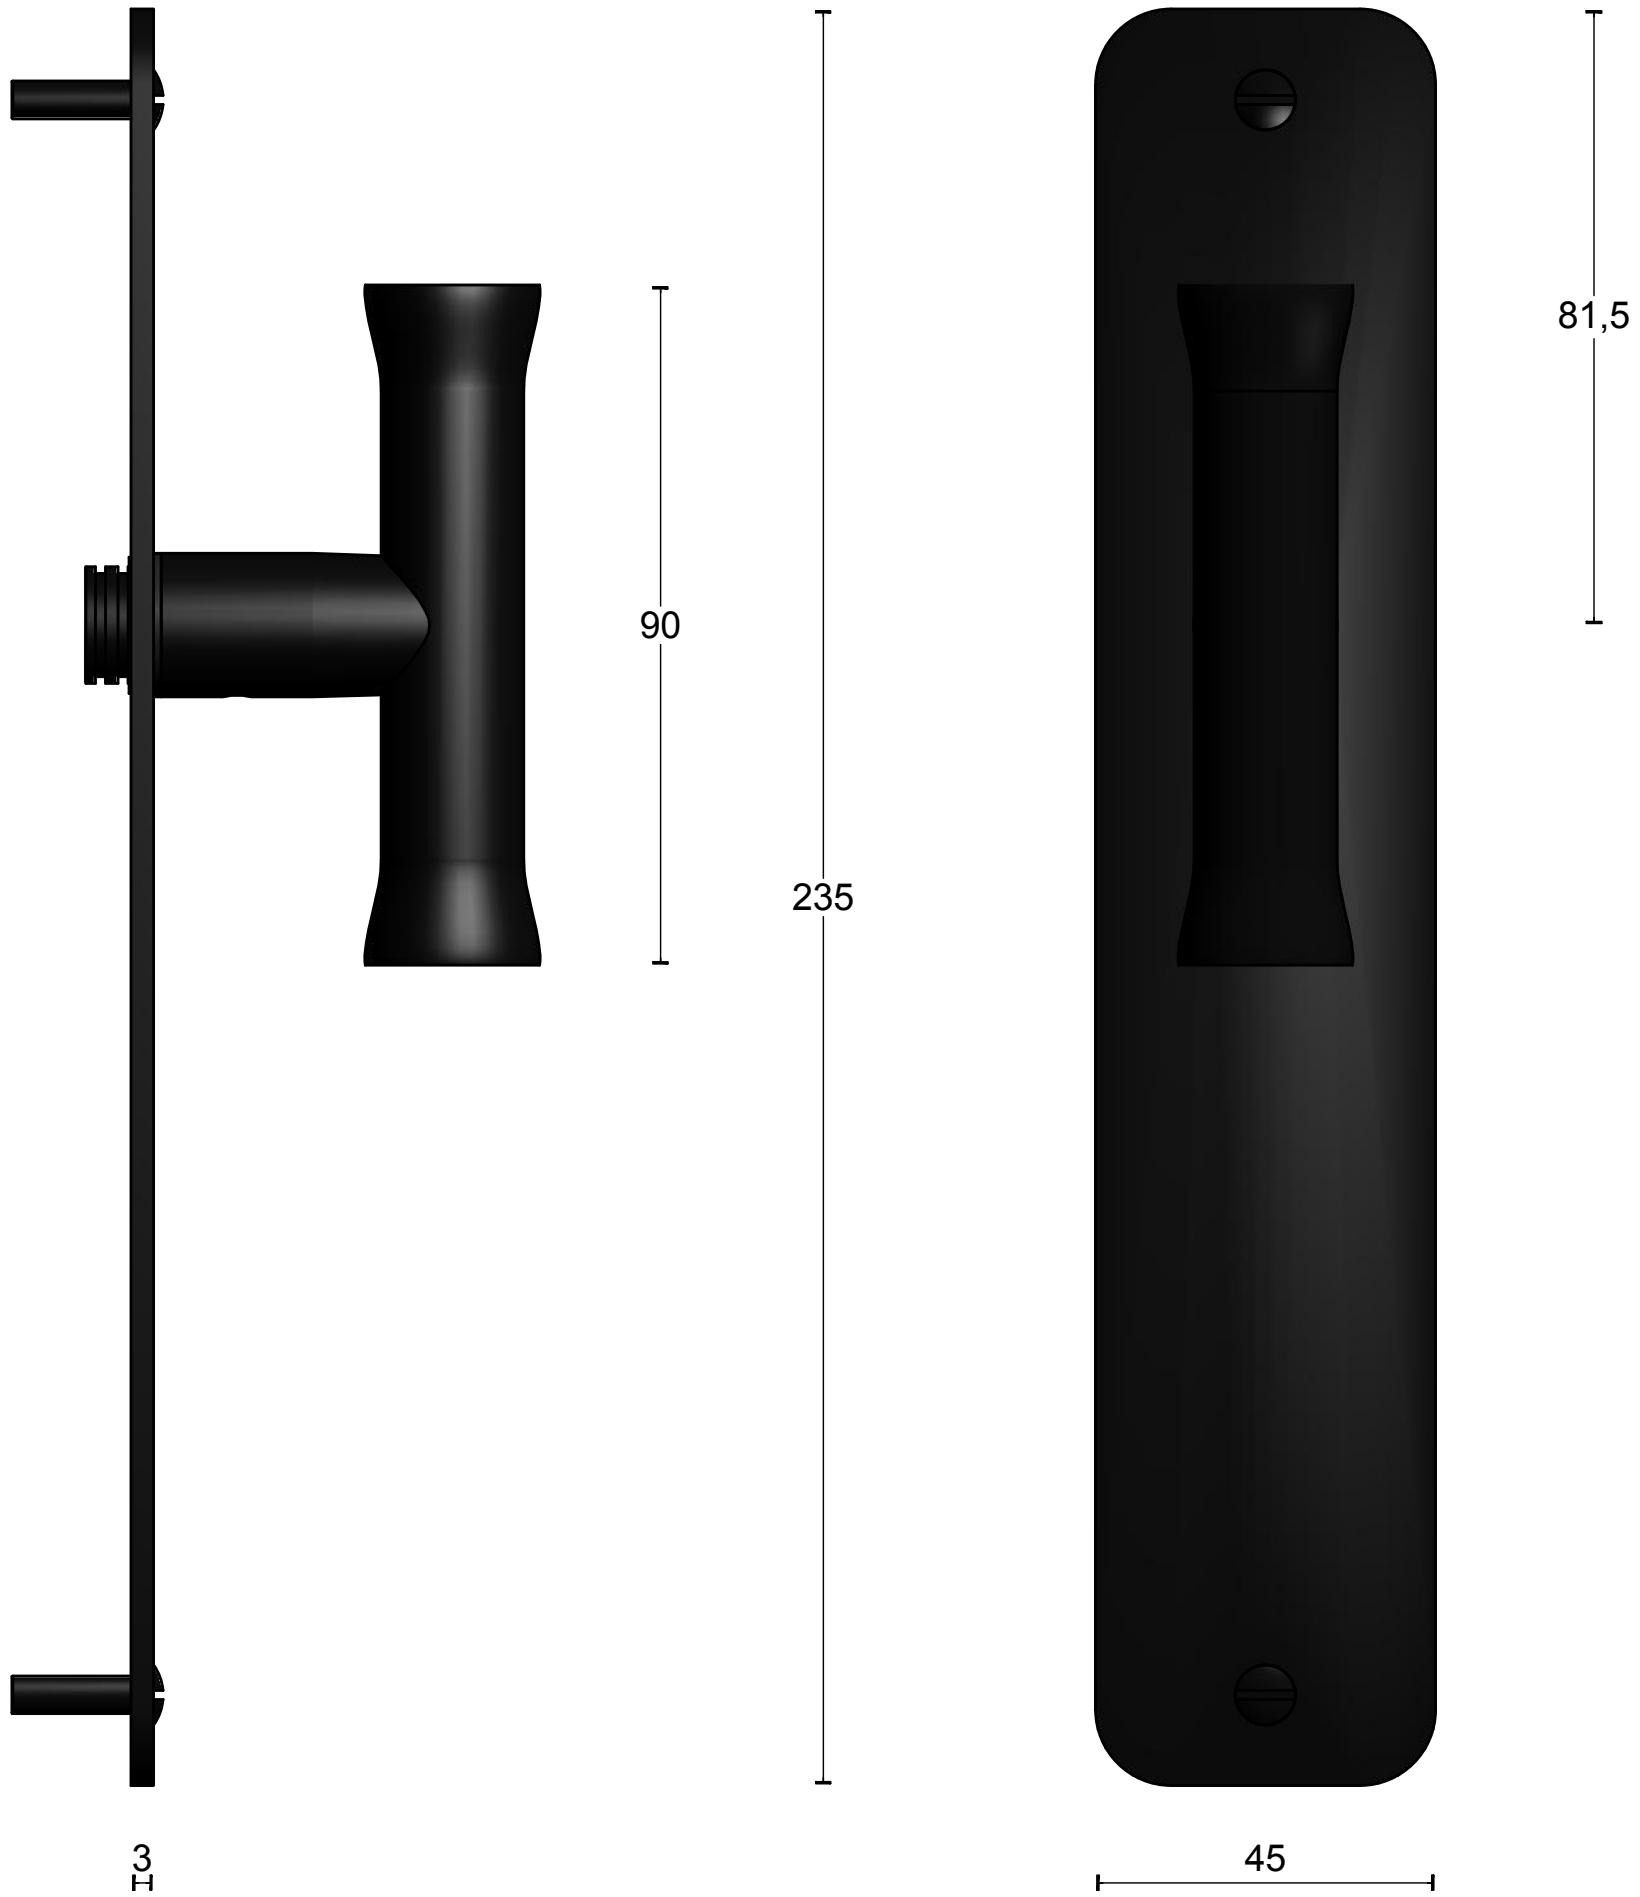

NOUR EV102P211SFC solid unsprung lever handle on plate blank satin black

Productgroup: lever handles
Collection: NOUR by EDWARD VAN VLIET
Designer: Edward van Vliet
Finish: satin black RAL9004
Unit: pair
Article code: 3101D003NMXX0F