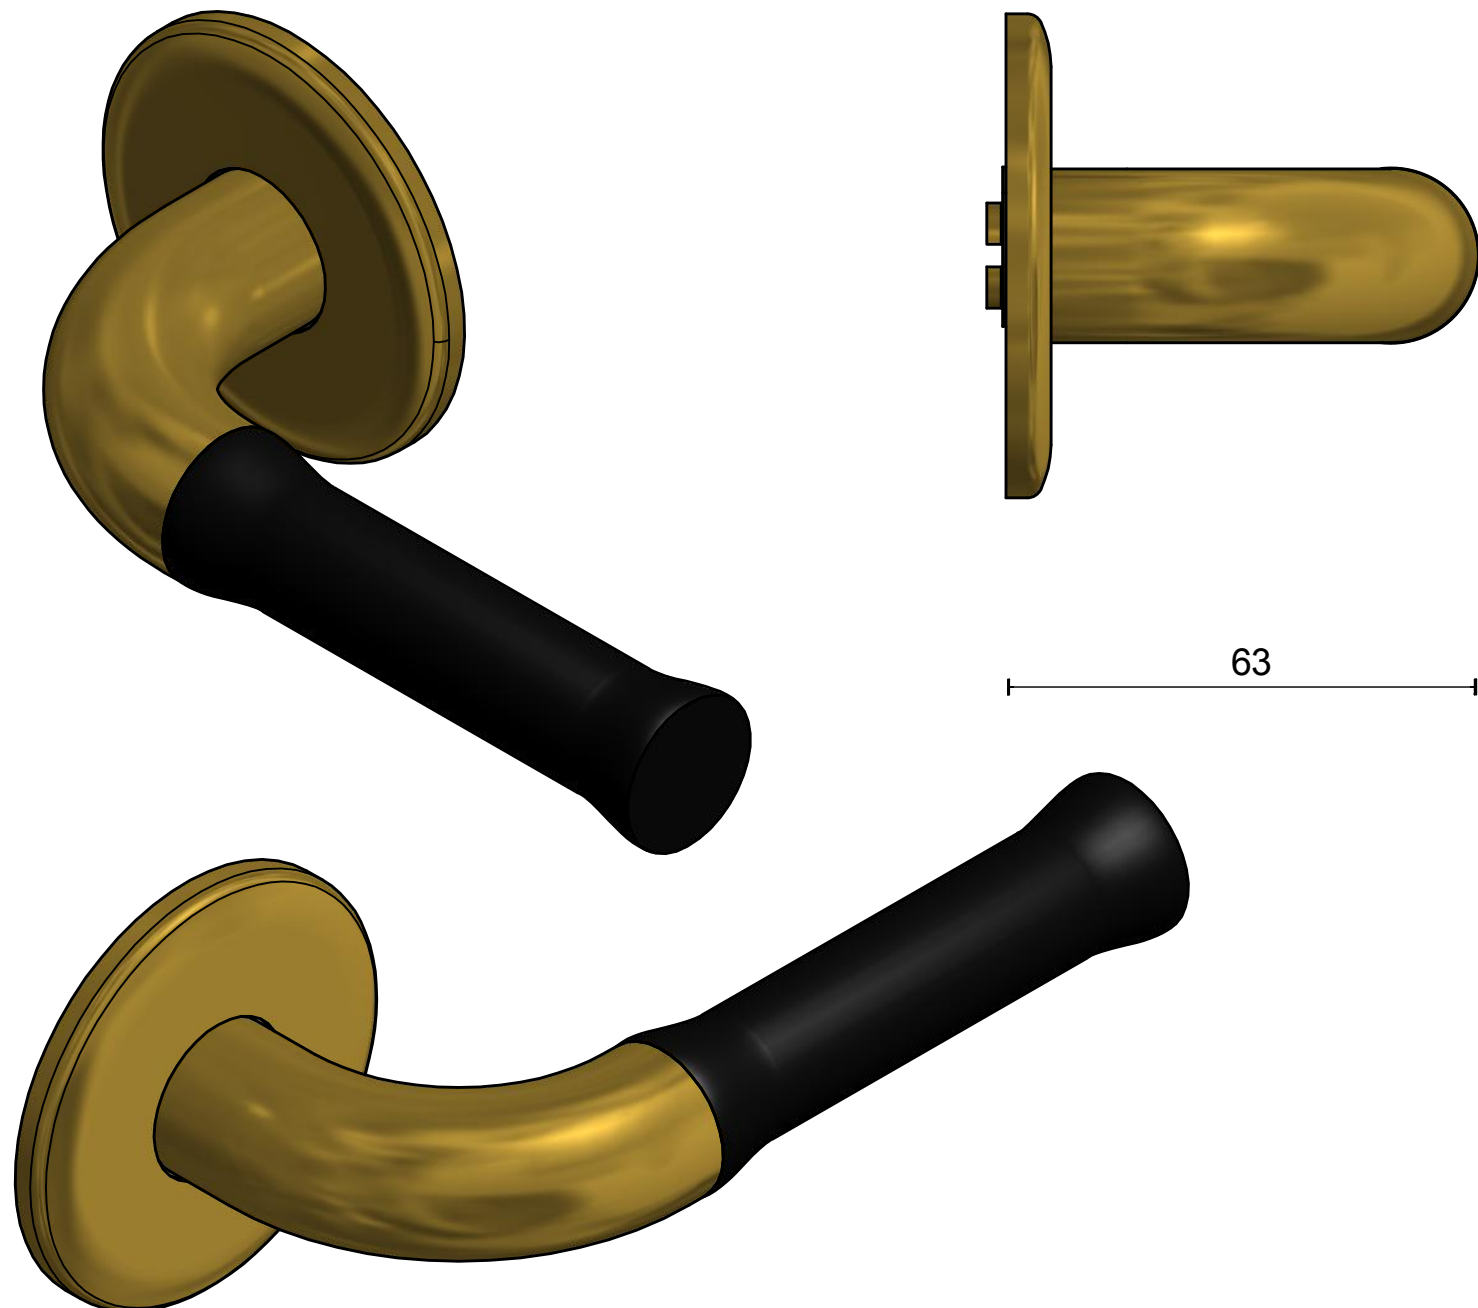

NOUR EV100/64 solid double sprung lever handle on rose PVD satin gold/satin black

Productgroup: lever handles
Collection: NOUR by EDWARD VAN VLIET
Designer: Edward van Vliet
Finish: PVD satin gold/satin black RAL9004
Unit: pair
Article code: 3101D001IMNM0

EV100/64

solid sprung lever handle attached to base rose
 stainless steel
 PVD satin gold / satin black

<h1>FORMANI®</h1>		Part number:	
		Description:	
Doc no.:	3101D001IMNM0 EV100 64 IMNM V03.dwg	EV100/64 IMNM	
Drawn by:	Christian Brimbois	Creation date:	18-2-2014
Formani Holland B.V. · Amerikalaan 55 · 6199 AE Maastricht Airport · tel: +31 (0)43 308 90 00 · www.formani.nl · info@formani.nl		Format: A3	