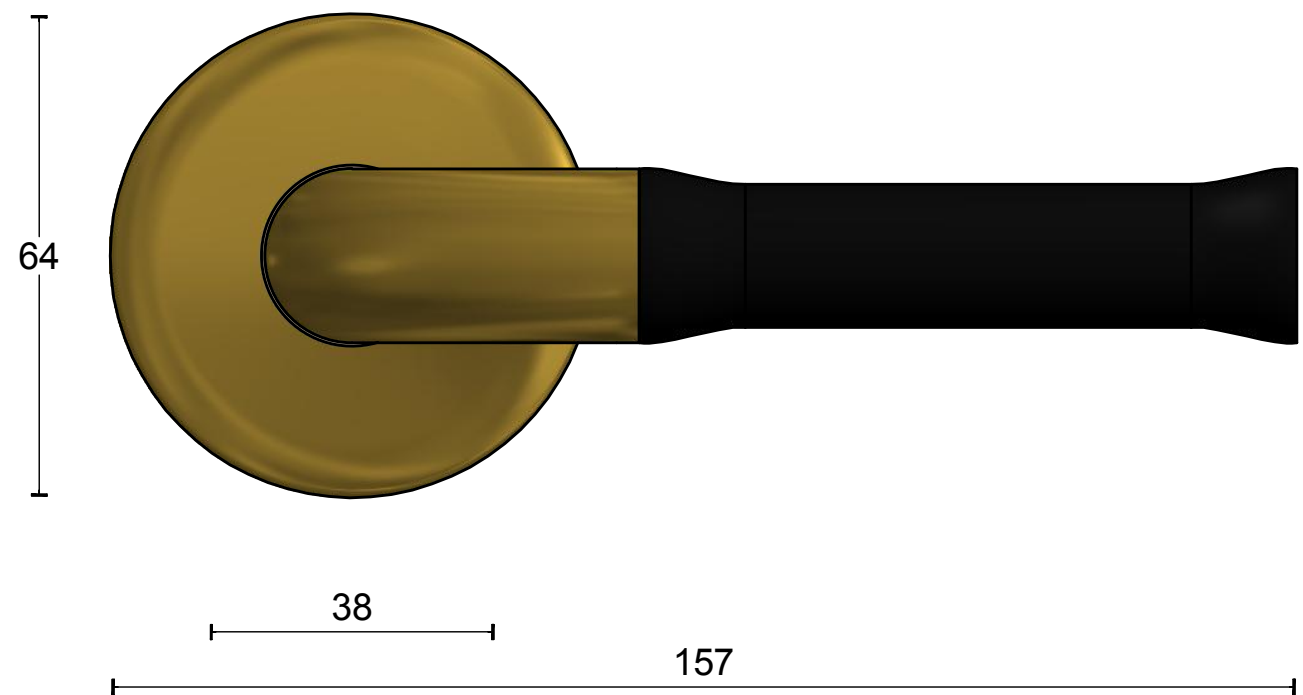

NOUR EV100/64 solid double sprung lever handle on rose PVD satin gold/satin black

Productgroup: lever handles
Collection: NOUR by EDWARD VAN VLIET
Designer: Edward van Vliet
Finish: PVD satin gold/satin black RAL9004
Unit: pair
Article code: 3101D001IMNM0

EV100/64

solid sprung lever handle attached to base rose
 stainless steel
 PVD satin gold / satin black

<h1>FORMANI®</h1>		Part number:	
		Description:	
Doc no.:	3101D001IMNM0 EV100 64 IMNM V03.dwg	EV100/64 IMNM	
Drawn by:	Christian Brimbois	Creation date:	18-2-2014
Formani Holland B.V. · Amerikalaan 55 · 6199 AE Maastricht Airport · tel: +31 (0)43 308 90 00 · www.formani.nl · info@formani.nl		Format: A3	