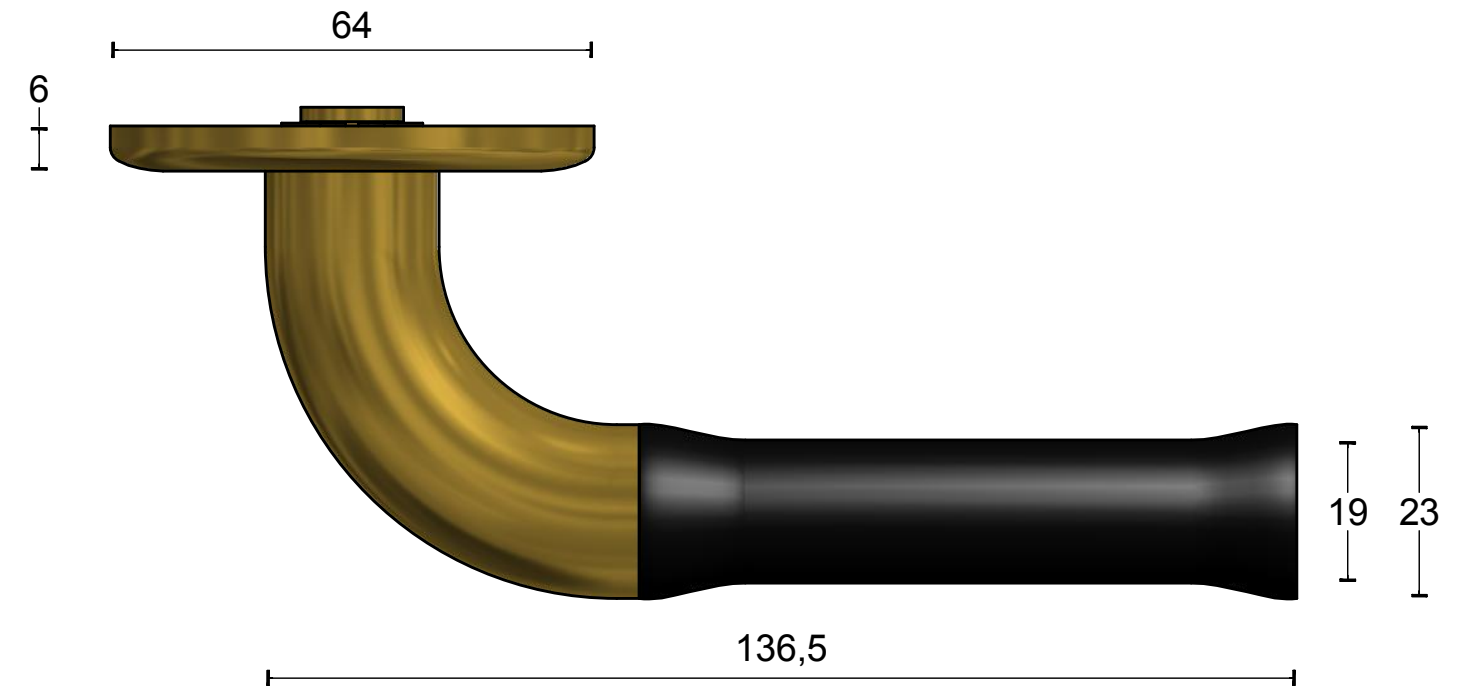

NOUR EV100/64 solid double sprung lever handle on rose PVD satin gold/satin black

Productgroup: lever handles
Collection: NOUR by EDWARD VAN VLIET
Designer: Edward van Vliet
Finish: PVD satin gold/satin black RAL9004
Unit: pair
Article code: 3101D001IMNM0

EV100/64

solid sprung lever handle attached to base rose
 stainless steel
 PVD satin gold / satin black

<h1>FORMANI®</h1>		Part number:	
		Description:	
Doc no.:	3101D001IMNM0 EV100 64 IMNM V03.dwg	EV100/64 IMNM	
Drawn by:	Christian Brimbois	Creation date:	18-2-2014
Formani Holland B.V. · Amerikalaan 55 · 6199 AE Maastricht Airport · tel: +31 (0)43 308 90 00 · www.formani.nl · info@formani.nl		Format: A3	