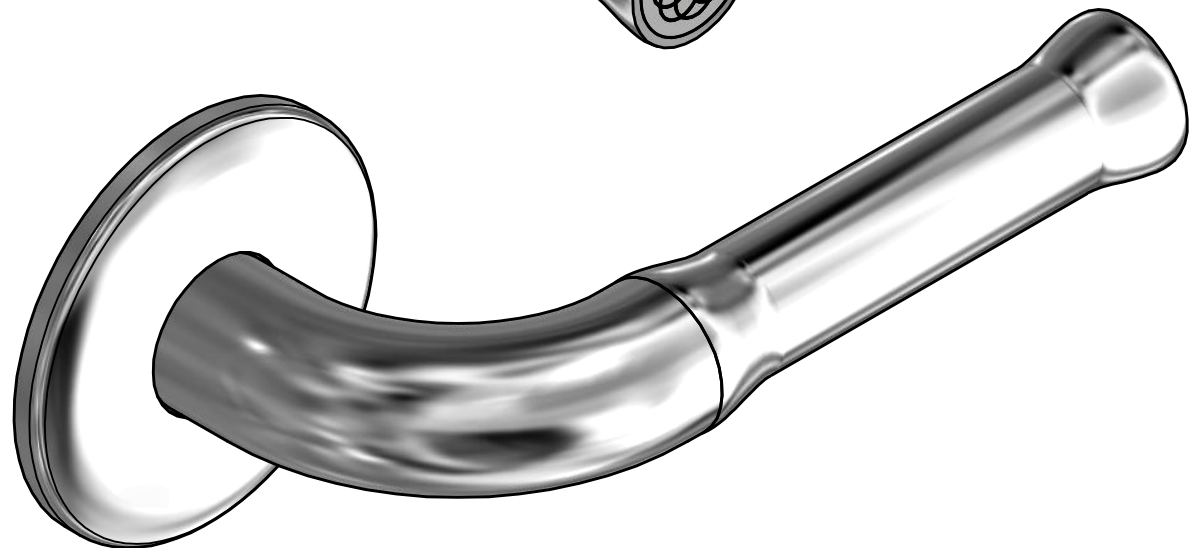

NOUR EV100/64 solid double sprung lever handle on rose polished stainless steel

Productgroup: lever handles
Collection: NOUR by EDWARD VAN VLIET
Designer: Edward van Vliet
Finish: polished stainless steel
Unit: pair
Article code: 3101D001IPXX0

EV100/64

solid sprung lever handle attached to base rose
polished stainless steel

63

6

136,5

19
23

64

38