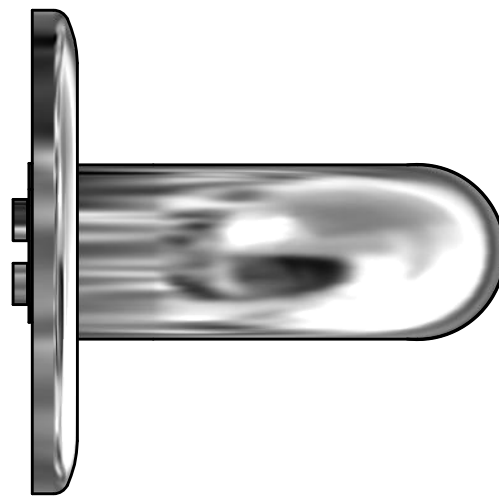

NOUR EV100/64 solid double sprung lever handle on rose polished stainless steel

Productgroup: lever handles
Collection: NOUR by EDWARD VAN VLIET
Designer: Edward van Vliet
Finish: polished stainless steel
Unit: pair
Article code: 3101D001IPXX0

EV100/64

solid sprung lever handle attached to base rose
polished stainless steel

63

6

136,5

19
23

64

38