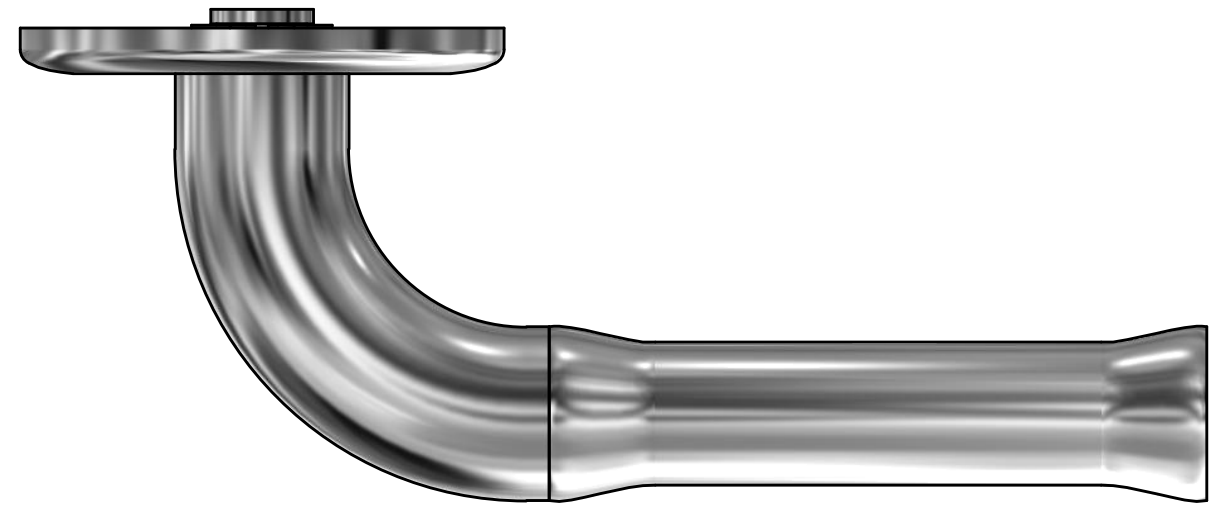

NOUR EV100/64 solid double sprung lever handle on rose polished stainless steel

Productgroup: lever handles
Collection: NOUR by EDWARD VAN VLIET
Designer: Edward van Vliet
Finish: polished stainless steel
Unit: pair
Article code: 3101D001IPXX0

EV100/64

solid sprung lever handle attached to base rose
polished stainless steel

63

6

136,5

19
23

64

38