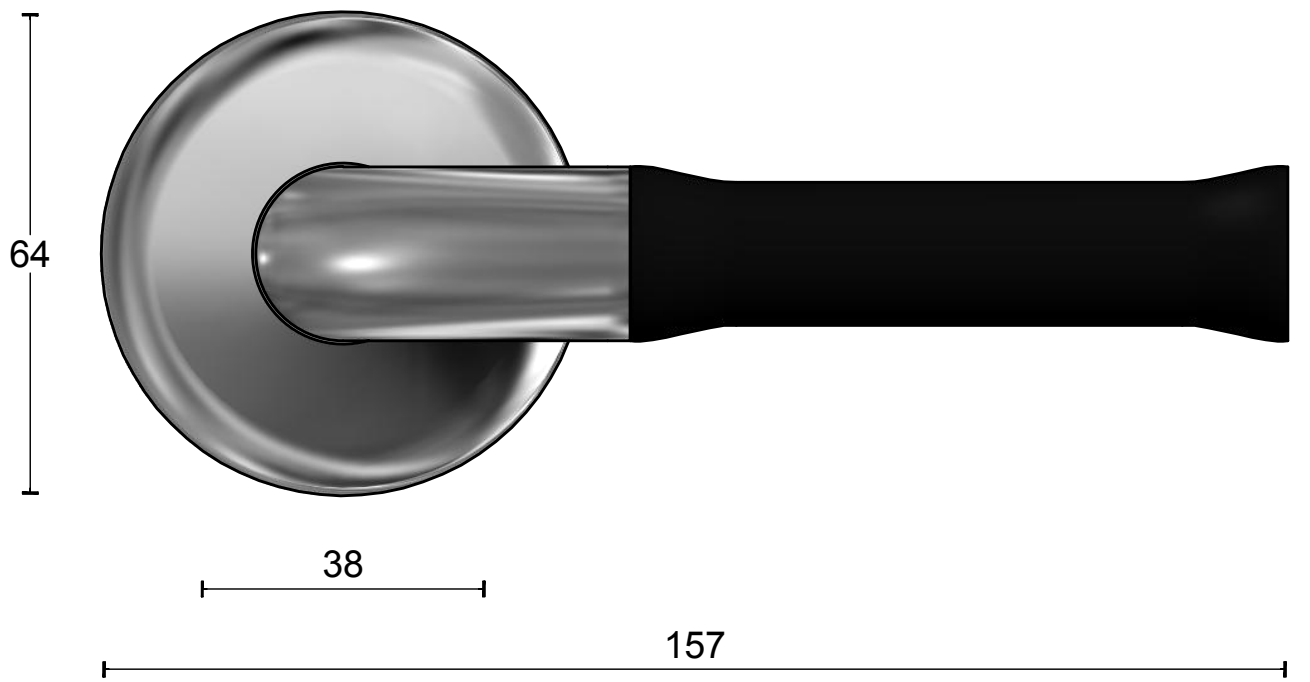

## **NOUR EV100/64 solid double sprung lever handle on rose polished stainless steel/satin black**

Productgroup: lever handles  
Collection: NOUR by EDWARD VAN VLIET  
Designer: Edward van Vliet  
Finish: polished stainless steel/satin black RAL9004  
Unit: pair  
Article code: 3101D001IPNM0

# EV100/64

solid sprung lever handle attached to base rose  
 polished stainless steel  
 satin black

		Part number:	
		Description:	
Doc no.:	3101D001IPNM0 EV100 64 IPNM V03.dwg	EV100/64 IPNM	Format: <b>A3</b>
Drawn by:	Christian Brimbois		
Formani Holland B.V. · Amerikalaan 55 · 6199 AE Maastricht Airport · tel: +31 (0)43 308 90 00 · www.formani.nl · info@formani.nl			