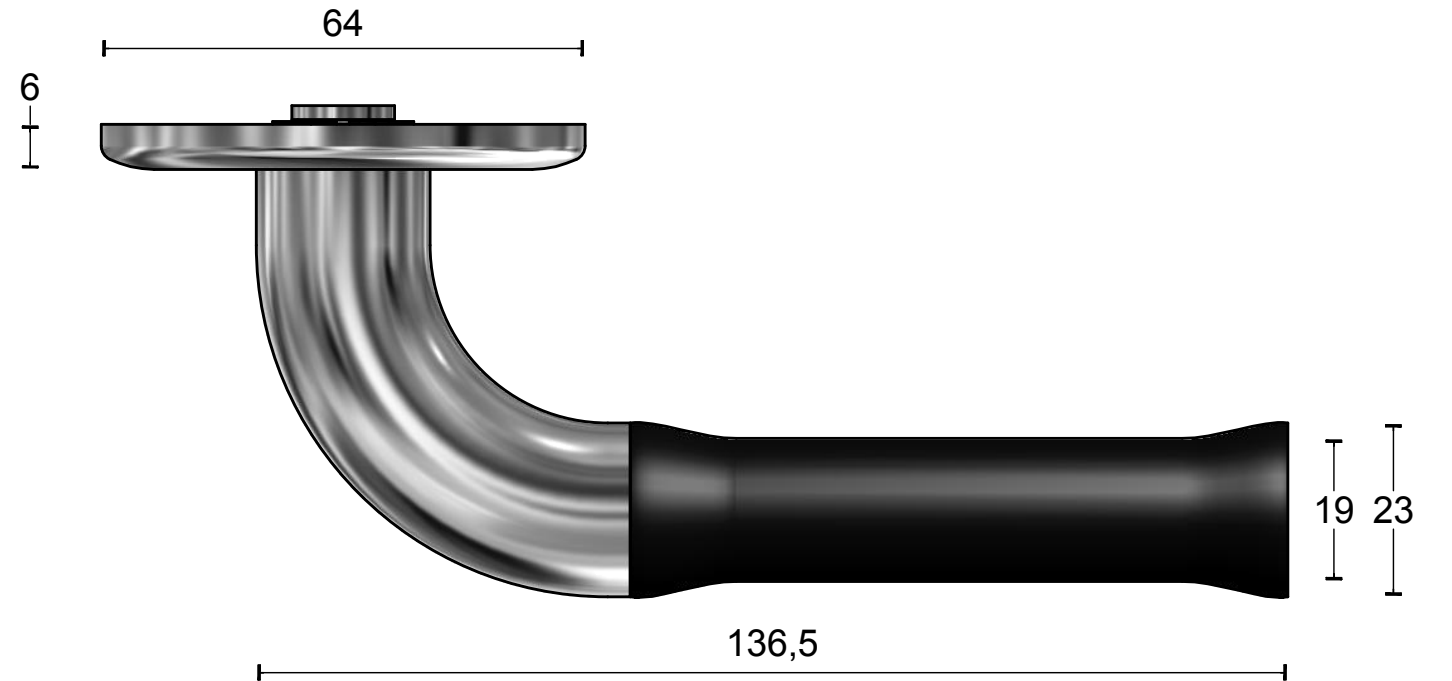

## **NOUR EV100/64 solid double sprung lever handle on rose polished stainless steel/satin black**

Productgroup: lever handles  
Collection: NOUR by EDWARD VAN VLIET  
Designer: Edward van Vliet  
Finish: polished stainless steel/satin black RAL9004  
Unit: pair  
Article code: 3101D001IPNM0

# EV100/64

solid sprung lever handle attached to base rose  
 polished stainless steel  
 satin black

		Part number:	
		Description:	
Doc no.:	3101D001IPNM0 EV100 64 IPNM V03.dwg	EV100/64 IPNM	Format: <b>A3</b>
Drawn by:	Christian Brimbois		
Formani Holland B.V. · Amerikalaan 55 · 6199 AE Maastricht Airport · tel: +31 (0)43 308 90 00 · www.formani.nl · info@formani.nl			