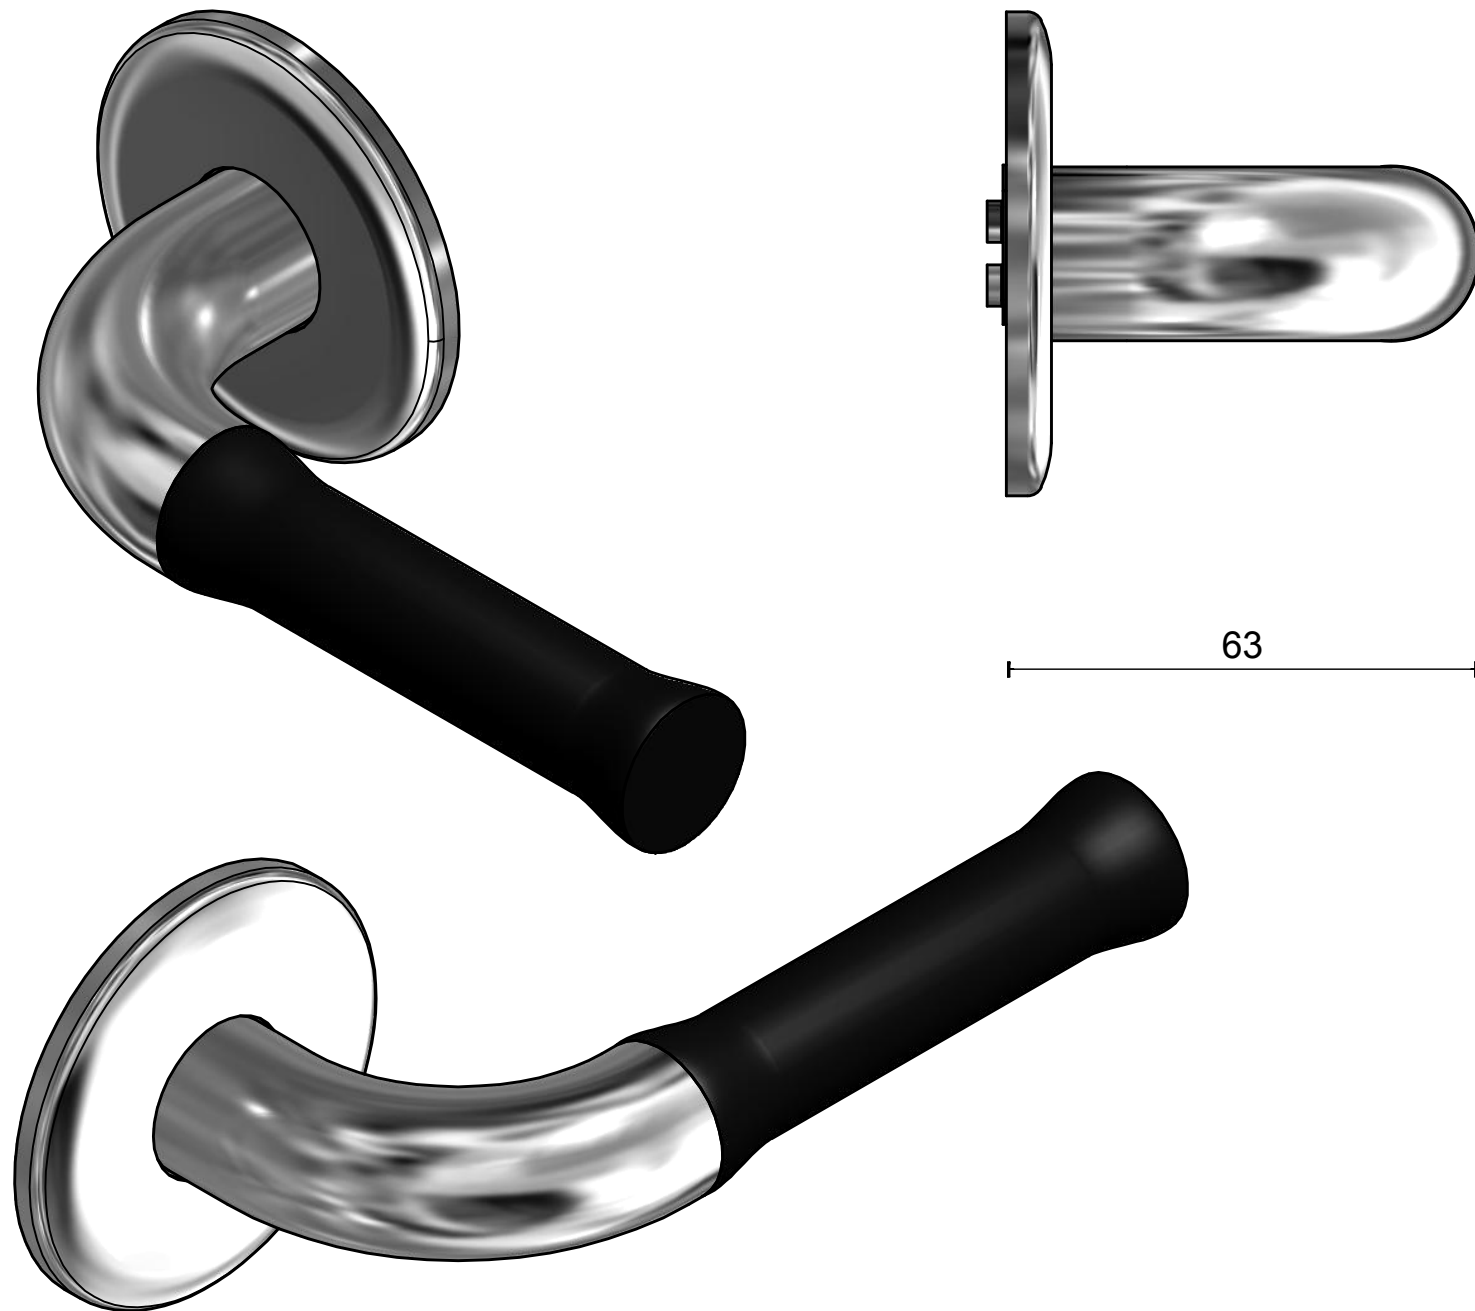

## **NOUR EV100/64 solid double sprung lever handle on rose polished stainless steel/satin black**

Productgroup: lever handles  
Collection: NOUR by EDWARD VAN VLIET  
Designer: Edward van Vliet  
Finish: polished stainless steel/satin black RAL9004  
Unit: pair  
Article code: 3101D001IPNM0

# EV100/64

solid sprung lever handle attached to base rose  
 polished stainless steel  
 satin black

		Part number:	
		Description:	
Doc no.:	3101D001IPNM0 EV100 64 IPNM V03.dwg	EV100/64 IPNM	Format: <b>A3</b>
Drawn by:	Christian Brimbois		
Formani Holland B.V. · Amerikalaan 55 · 6199 AE Maastricht Airport · tel: +31 (0)43 308 90 00 · www.formani.nl · info@formani.nl			