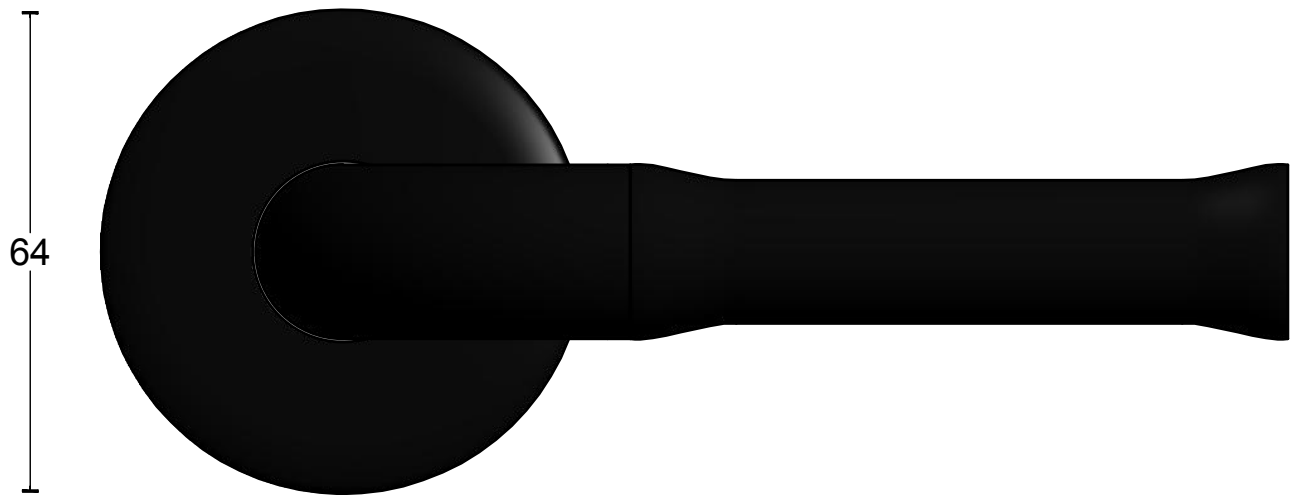

NOUR EV100/64 solid double sprung lever handle on rose satin black

Productgroup:	lever handles
Collection:	NOUR by EDWARD VAN VLIET
Designer:	Edward van Vliet
Finish:	satin black RAL9004
Unit:	pair
Article code:	3101D001NMXX0

EV100/64

solid sprung lever handle attached to base rose
 stainless steel
 satin black

63

6

64

136,5

19 23

64