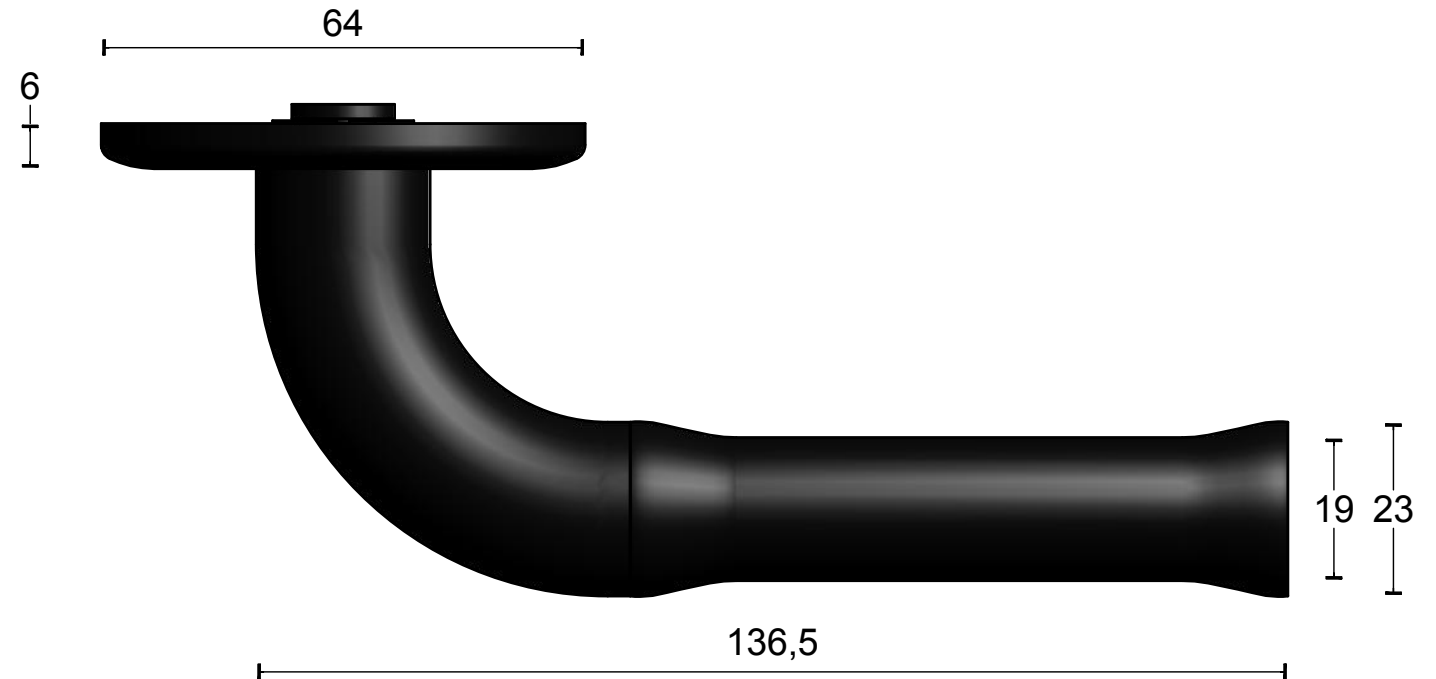

NOUR EV100/64 solid double sprung lever handle on rose satin black

Productgroup:	lever handles
Collection:	NOUR by EDWARD VAN VLIET
Designer:	Edward van Vliet
Finish:	satin black RAL9004
Unit:	pair
Article code:	3101D001NMXX0

EV100/64

solid sprung lever handle attached to base rose
 stainless steel
 satin black

63

6

64

136,5

19 23

64