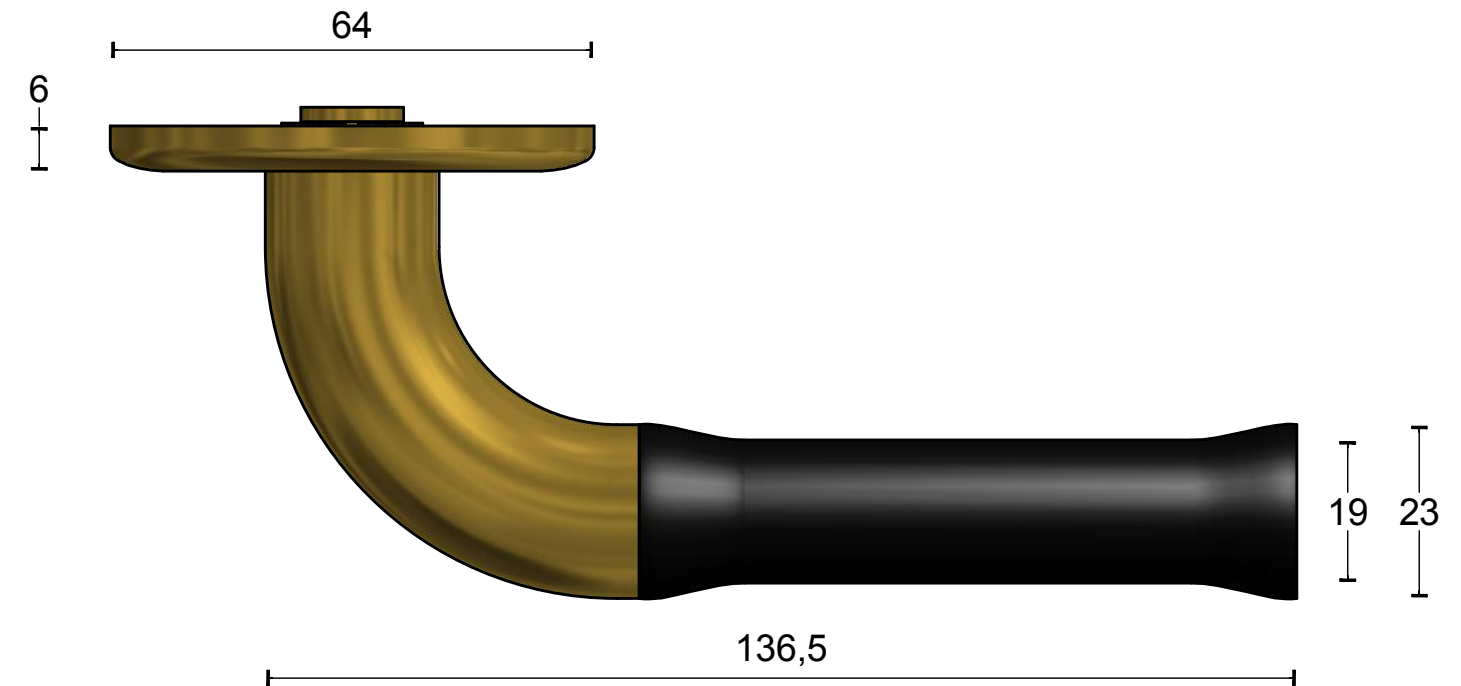

EV100/64

solid sprung lever handle attached to base rose
 stainless steel
 PVD satin gold / satin black

		Part number:	
		Description: EV100/64 IMNM	
Doc no.:	3101D001IMNM0 EV100 64 IMNM V03.dwg	Format:	A3
Drawn by:	Christian Brimbois	Creation date:	18-2-2014
Formani Holland B.V. · Amerikalaan 55 · 6199 AE Maastricht Airport · tel: +31 (0)43 308 90 00 · www.formani.nl · info@formani.nl			