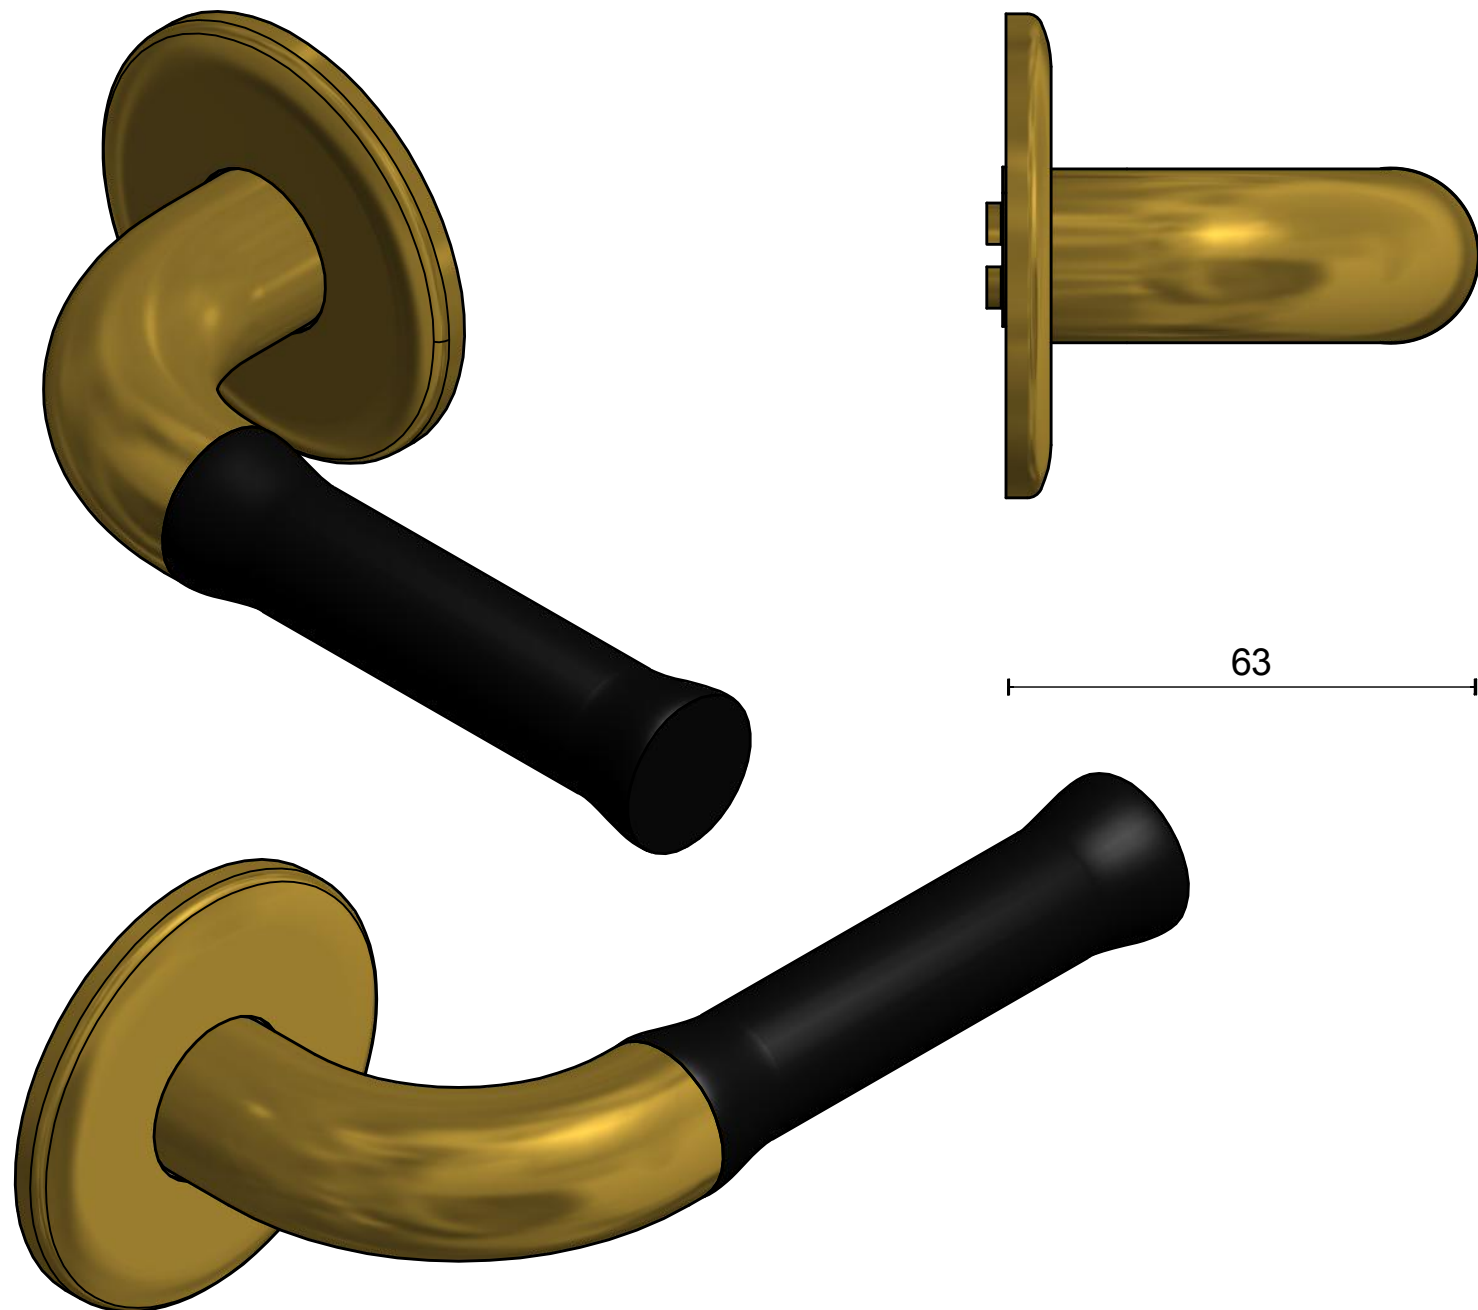

EV100/64

solid sprung lever handle attached to base rose
 stainless steel
 PVD satin gold / satin black

		Part number:	
		Description: EV100/64 IMNM	
Doc no.:	3101D001IMNM0 EV100 64 IMNM V03.dwg	Format:	A3
Drawn by:	Christian Brimbois	Creation date:	18-2-2014
Formani Holland B.V. · Amerikalaan 55 · 6199 AE Maastricht Airport · tel: +31 (0)43 308 90 00 · www.formani.nl · info@formani.nl			