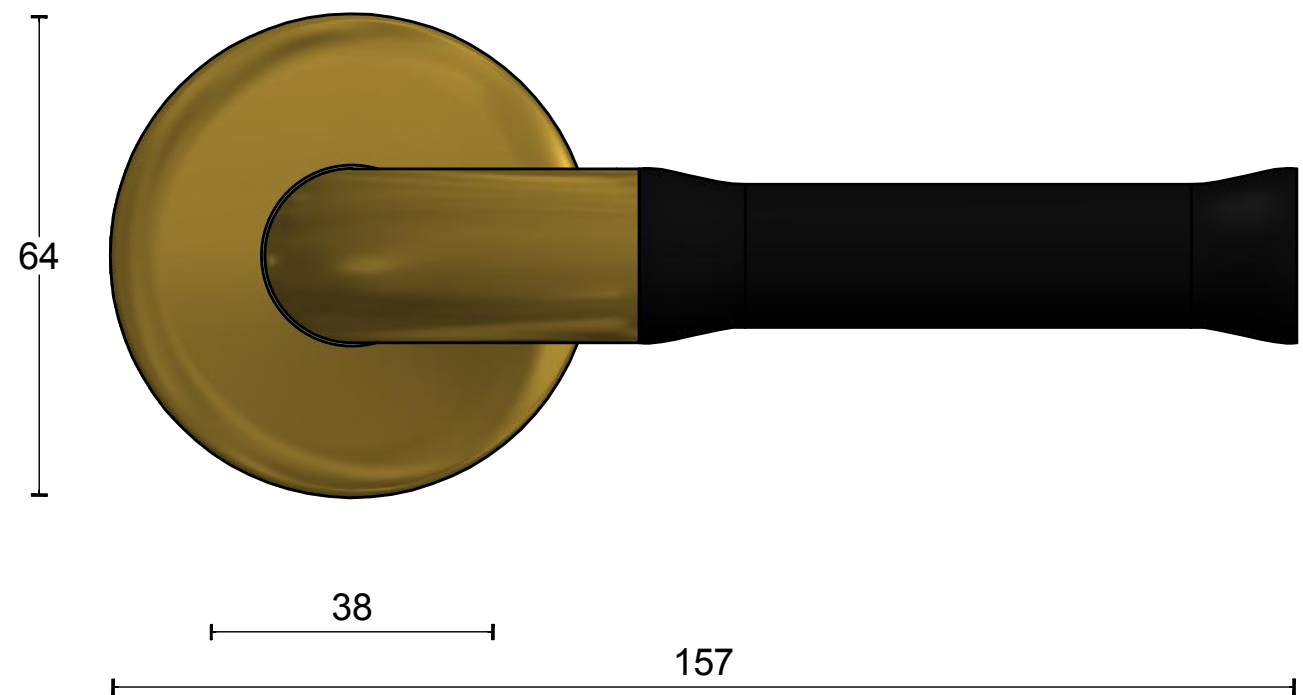

EV100/64

solid sprung lever handle attached to base rose
 stainless steel
 PVD satin gold / satin black

		Part number:	
		Description: EV100/64 IMNM	
Doc no.:	3101D001IMNM0 EV100 64 IMNM V03.dwg	Format:	A3
Drawn by:	Christian Brimbois	Creation date:	18-2-2014
Formani Holland B.V. · Amerikalaan 55 · 6199 AE Maastricht Airport · tel: +31 (0)43 308 90 00 · www.formani.nl · info@formani.nl			