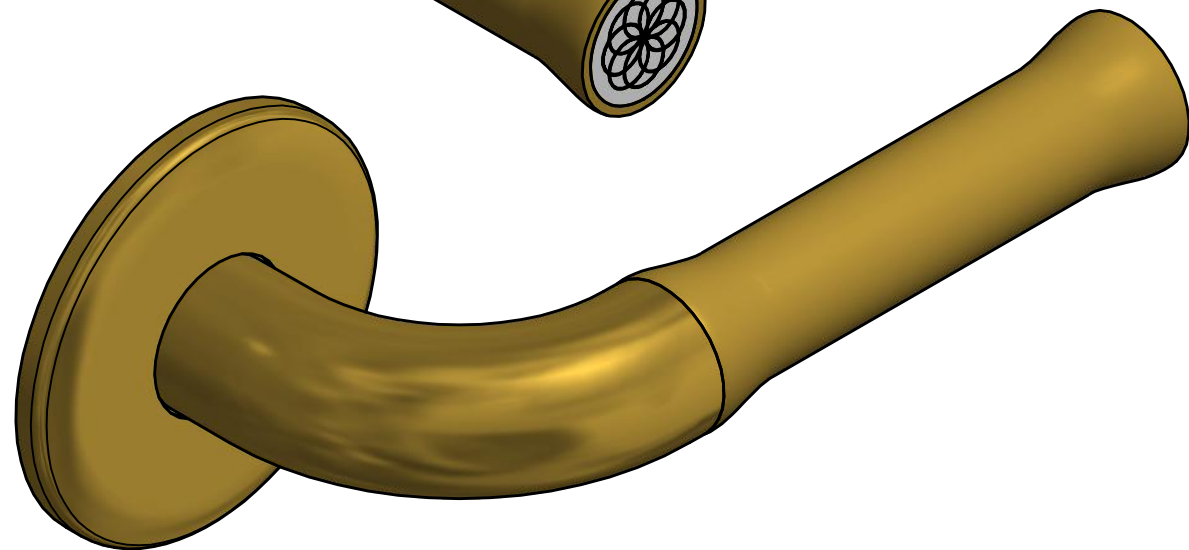

EV100/64

solid sprung lever handle attached to base rose
 stainless steel
 PVD satin gold

64

60

64

6

38

157