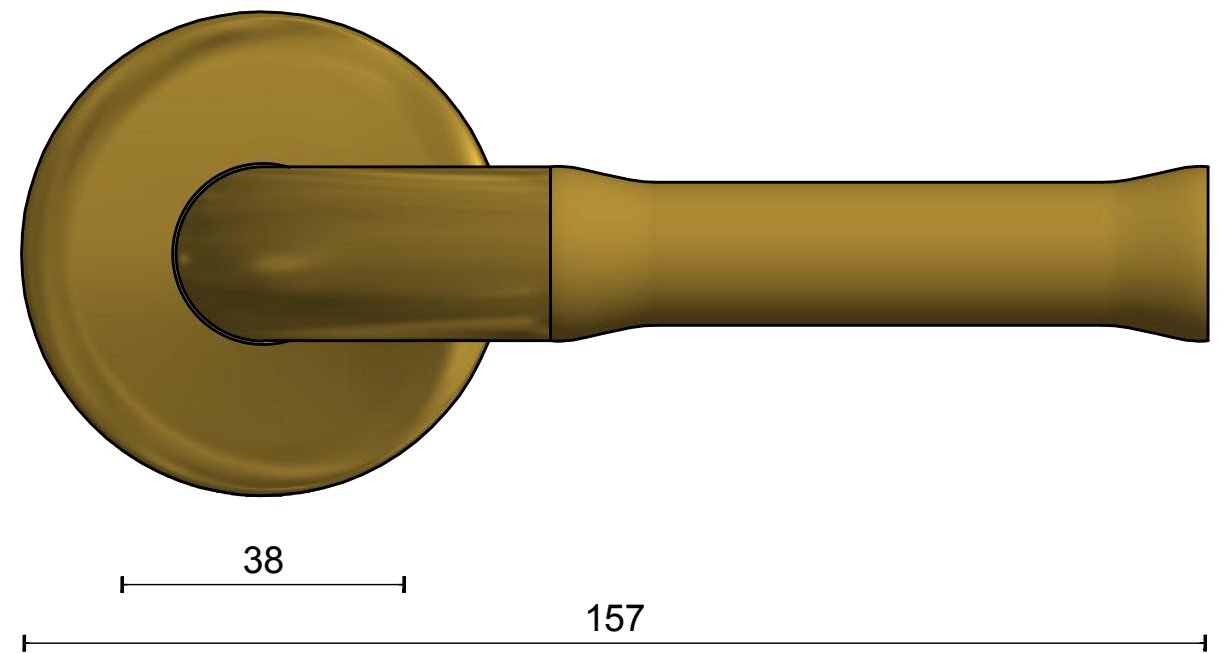

EV100/64

solid sprung lever handle attached to base rose
 stainless steel
 PVD satin gold

64

60

64

6

38

157