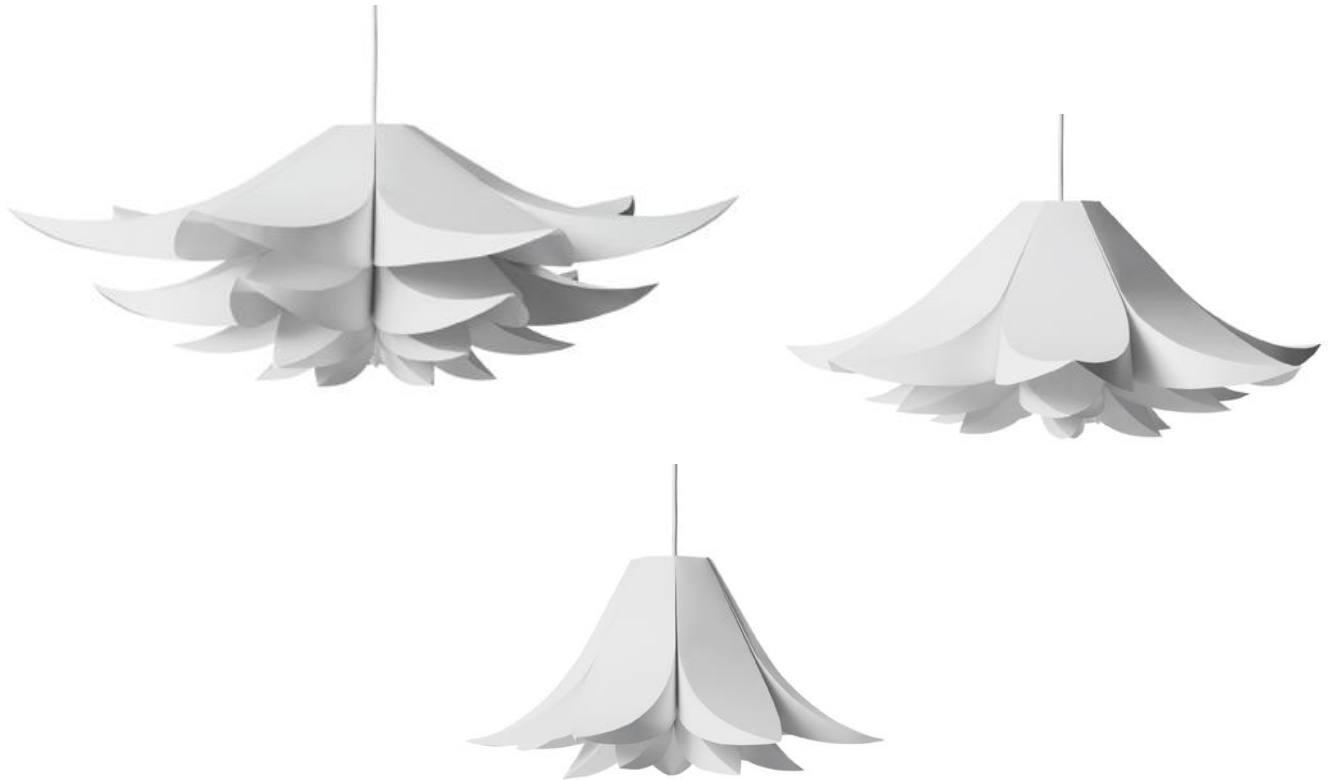

normann

C O P E N H A G E N

Copenhagen, August 2006

Long live the Norm

- Normann Copenhagen presents Norm 06

A self-assembly lamp shade designed by Simon Karkov - Normann Copenhagen presents Norm 06. Maybe we should move away from self-assembly lamp shades, however, we yield to temptation as soon as we saw Simon Karkov's latest idea. Norm 06 is a decorative lamp shade with personality and character that fits our design universe in a perfect way.

Simon Karkov explains: "I have worked on Norm 06 for the last 3-4 year and just like many of my other projects; I had to leave my idea for a while and look at it again a couple of months later. The design is inspired by nature, by the lilies and the water lilies. Norm06 nicely follows the Danish design tradition for lamp shades with its shielding of the bulb and the soft light".

Norm 06 is a sculptural lamp shade with its own expression. It is easy to assemble without the need for any tools or glue. Norm 06 is a good place to start your lamp-puzzle adventure and could - perhaps - be the last in our self assembly series.

Price: Small EUR 50,- Medium EUR 70,- Large EUR 95,-

Sizes: Small Ø43 cm, Medium Ø62 cm, Large Ø85 cm

Colour: White

Download images in high-definition at www.normann-copenhagen.com/press

Your readers can find more information at www.normann-copenhagen.com/norm06