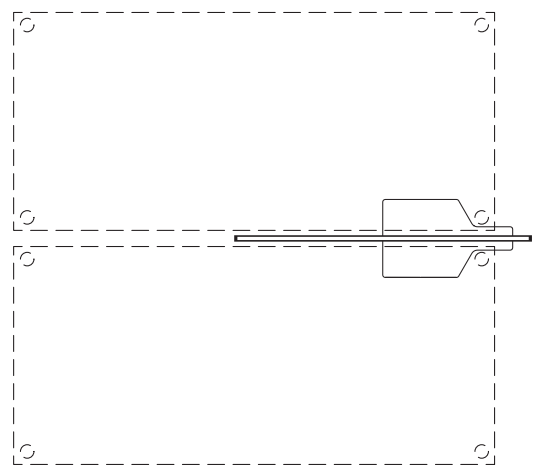

Orientation

Mito terra var
single and double workstation