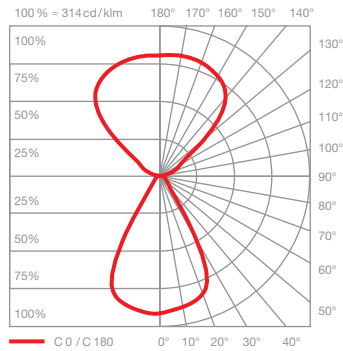

Mito terra var lighting effects

table (wide)

wide light beam (up and down), beam angle approx. 80° (down)

inserts: wide / flood

luminous flux:	high color	70 W*	4600 lm
	high color	56 W**	3600 lm

UGR (4H8H) < 19***

* (matt black, matt white, matt gold, matt silver)

** (bronze, rose gold)

*** For a reliable assessment of glare values in a real application of a luminaire we recommend to carry out an individual calculation which can be prepared by our lighting team (project-support@occhio.de).