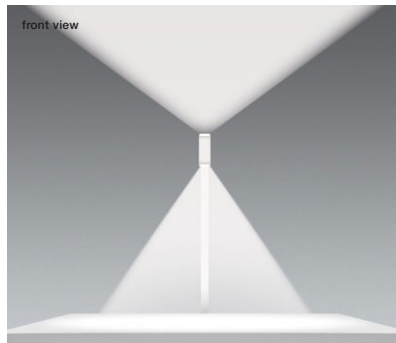

Mito terra var lighting effects

table (wide)

wide light beam (up and down), beam angle approx. 80° (down)

inserts: wide / flood

luminous flux:	high color	70 W*	4600 lm
	high color	56 W**	3600 lm

UGR (4H8H) < 19***

* (matt black, matt white, matt gold, matt silver)

** (bronze, rose gold)

*** For a reliable assessment of glare values in a real application of a luminaire we recommend to carry out an individual calculation which can be prepared by our lighting team (project-support@occhio.de).