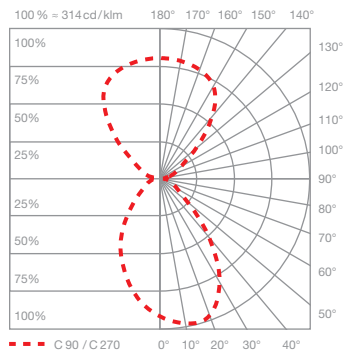

Mito terra var lighting effects

table (wide)

wide light beam (up and down), beam angle approx. 80° (down)

inserts: wide / flood

luminous flux:	high color	70 W*	4600 lm
	high color	56 W**	3600 lm

UGR (4H8H) < 19***

* (matt black, matt white, matt gold, matt silver)

** (bronze, rose gold)

*** For a reliable assessment of glare values in a real application of a luminaire we recommend to carry out an individual calculation which can be prepared by our lighting team (project-support@occhio.de).