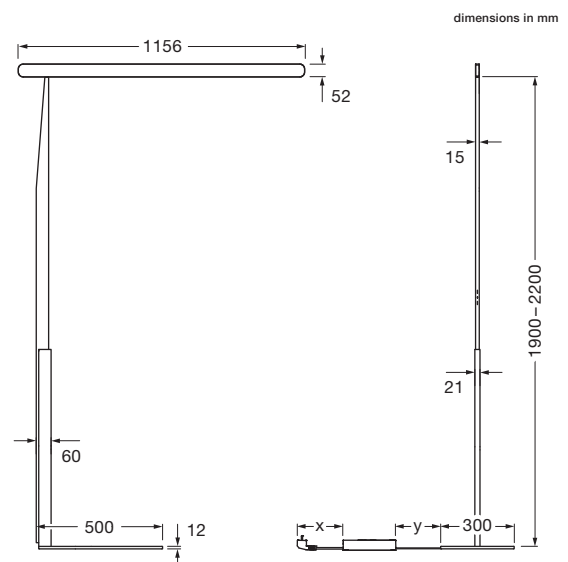

Mito terra var datasheet

Linear LED free-standing luminaire with double-sided light emission and a continuously adjustable height from 190 cm to 220 cm (body). Asymmetrical light pattern for linear illumination of tables or counters/workstations – wide, anti-glare light beam directed downwards and upwards. An automatic mode is available for Office applications: Measurement of ambient light by »ambient light control« and automatic control of brightness according to the desired settings. The »presence sensor« of the light allows switching by absence or presence in the room. Connection via plug-in power supply (converter) to 230VAC/50Hz mains voltage, head can be removed for maintenance purposes. Power max. 70W, control via »touchless control« (gesture control at the head), »body sensor« at the luminaire unit, »ambient light control« (ambient light sensor at the head), »presence sensor« (motion sensor at the head) or with Occhio air. The sensors »touchless control« + »body sensor«, »ambient light control«, »presence sensor« can be deactivated via Occhio air app.

Other version: Mito terra fix 190/220, Mito terra 3d

technical data Mito terra var

properties	material	head/body aluminium, painted, anodised or PVD-coated, optical plastic base powder-coated
	cable length	power supply unit (x): 1 m luminaire (y): 2 m of which 1.5 m are retractable
	height adjustment	1900 – 2200 mm (variable)
	weight	20.5 kg
surface	head	bronze, matt gold, rose gold, matt silver, matt white, matt black
	body/base	matt silver, matt white, matt black
Occhio »color tune« LED	average life time	> 50.000 hrs
	energy efficiency class	A +
	power	70 W (incl. Occhio power supply unit approx. 76W) / matt black, matt white, matt gold, matt silver 56 W (incl. Occhio power supply unit approx. 63W) / bronze, rose gold
	color rendering index	high color; CRI Ra 95
	color temperature	2700–4000 K
recommended use	residential, office	
electricity	dimming	via »touchless control«, »body sensor« or with Occhio air
	connection	230 V AC / 50 Hz
	permitted operating conditions	max. 30°C for indoor use only

Anodised (matt gold) and PVD surfaces (rose gold, bronze) may differ slightly from other product lines.