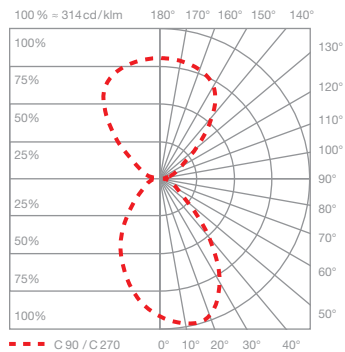

### technical data Mito terra fix 190 / 220

properties	material	head/body aluminium, painted, anodised or PVD-coated, optical plastic base powder-coated
	cable length	power supply unit (x): 1 m luminaire (y): 2 m of which 1.5 m are retractable
	weight	Mito terra fix 190: 19.0 kg Mito terra fix 220: 19.5 kg
surface	head	bronze, matt gold, rose gold, matt silver, matt white, matt black
	body/base	matt silver, matt white, matt black
Occhio »color tune« LED	average life time	> 50.000 hrs
	energy efficiency class	A+
	power	70 W (incl. Occhio power supply unit approx. 76 W)/matt black, matt white, matt gold, matt silver 56 W (incl. Occhio power supply unit approx. 63 W)/bronze, rose gold
	color rendering index	high color; CRI Ra 95
	color temperature	2700–4000 K
	recommended use	residential, office
electricity	dimming	via »touchless control«, »body sensor« or with Occhio air
	connection	230 V AC / 50 Hz
	permitted operating conditions	max. 30°C for indoor use only

### table (wide)

wide light beam (up and down), beam angle approx. 80° (down)

inserts: wide / flood

luminous flux:	high color	70 W*	4600 lm
	high color	56 W**	3600 lm

UGR (4H8H) < 19\*\*\*

\* (matt black, matt white, matt gold, matt silver)