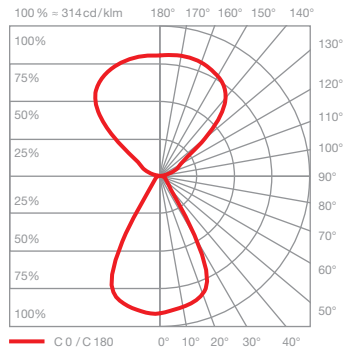

Mito terra fix 190 / 220 lighting effects

table (wide)

wide light beam (up and down), beam angle approx. 80° (down)

inserts: wide / flood

luminous flux:	high color	70 W*	4600 lm
	high color	56 W**	3600 lm

UGR (4H8H) < 19***