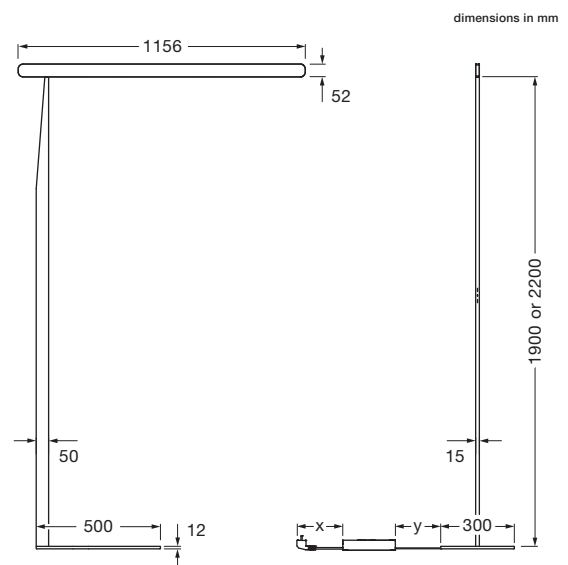

Mito terra fix 190 / 220 datasheet

Linear LED free-standing luminaire with double-sided light emission and a height of 190 cm or 220 cm (body). Asymmetrical light pattern for linear illumination of tables or counters/workstations – wide, anti-glare light beam directed downwards and upwards. An automatic mode is available for Office applications: Measurement of ambient light by »ambient light control« and automatic control of brightness according to the desired settings. The »presence sensor« of the light allows switching by absence or presence in the room. Connection via plug-in power supply (converter) to 230VAC/50Hz mains voltage, head can be removed for maintenance purposes. Power max. 70 W, control via »touchless control« (gesture control at the head), »body sensor« at the luminaire unit, »ambient light control« (ambient light sensor at the head), »presence sensor« (motion sensor at the head) or with Occhio air. The sensors »touchless control« + »body sensor«, »ambient light control«, »presence sensor« can be deactivated via Occhio air app.

Other version: Mito terra var, Mito terra 3d

technical data Mito terra fix 190 / 220

properties	material	head/body aluminium, painted, anodised or PVD-coated, optical plastic base powder-coated
	cable length	power supply unit (x): 1 m luminaire (y): 2 m of which 1.5 m are retractable
	weight	Mito terra fix 190: 19.0 kg Mito terra fix 220: 19.5 kg
surface	head	bronze, matt gold, rose gold, matt silver, matt white, matt black
	body/base	matt silver, matt white, matt black
Occhio »color tune« LED	average life time	> 50.000 hrs
	energy efficiency class	A+
	power	70 W (incl. Occhio power supply unit approx. 76 W)/matt black, matt white, matt gold, matt silver 56 W (incl. Occhio power supply unit approx. 63 W)/bronze, rose gold
	color rendering index	high color; CRI Ra 95
	color temperature	2700–4000 K
	recommended use	residential, office
electricity	dimming	via »touchless control«, »body sensor« or with Occhio air
	connection	230 V AC / 50 Hz
	permitted operating conditions	max. 30°C for indoor use only

Anodised (matt gold) and PVD surfaces (rose gold, bronze) may differ slightly from other product lines.