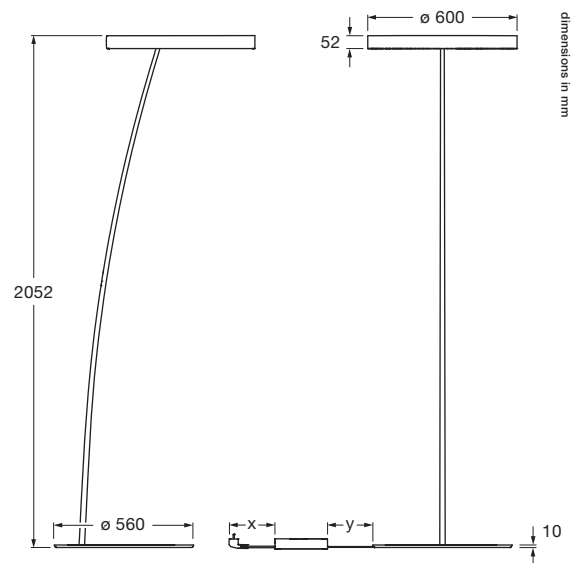

Mito raggio datasheet

Annular LED arc luminaire with double-sided light emission and a diameter of 60 cm. Connection to 230 V AC / 50 Hz mains voltage via power supply unit (converter), removable head for maintenance purposes.

Luminous power 60 W, control via »touchless control« (gesture control on the head, can be deactivated), via body sensor on the luminaire body (can be deactivated) or with Occhio air

Other versions: Mito largo (arc luminaire)

technical data Mito raggio

properties	material	head aluminium, painted, anodised or PVD-coated, optical silicone body carbon painted base steel painted
	cable length	power supply unit (x): 1 m luminaire (y): 2 m of which 1.5 m are retractable
	recommended ceiling height	min. 2.4 m
	weight	24.0 kg
surface	head	bronze, matt gold, rose gold, matt silver, matt white, matt black
	body / base / cable	matt white, matt black
Occhio »color tune« LED	average life time	> 50.000 hrs
	energy efficiency class	A +
	power	60 W
	color rendering index	high color; CRI Ra 95
	color temperature	2700–4000 K
	recommended use	residential
electricity	dimming	via »touchless control« on the head (can be deactivated), via body-sensor on the luminaire body (can be deactivated) or with Occhio air
	connection	230 V AC / 50 Hz
	permitted operating conditions	max. 30°C for indoor use only

Mito raggio lighting effects

table (wide)

wide light beam (up and down), beam angle approx. 80° (down)

inserts: wide / flood

luminous flux: high color 60W 3330lm

UGR (4H8H) < 19