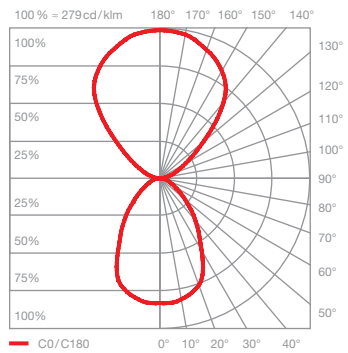

Mito raggio datasheet

Annular LED arc luminaire with double-sided light emission and a diameter of 60 cm. Connection to 230 V AC / 50 Hz mains voltage via power supply unit (converter), removable head for maintenance purposes.

Luminous power 60 W, control via »touchless control« (gesture control on the head, can be deactivated), via body sensor on the luminaire body (can be deactivated) or with Occhio air

Other versions: Mito largo (arc luminaire)

technical data Mito raggio

properties	material	head aluminium, painted, anodised or PVD-coated, optical silicone body carbon painted base steel painted
	cable length	power supply unit (x): 1 m luminaire (y): 2 m of which 1.5 m are retractable
	recommended ceiling height	min. 2.4 m
	weight	24.0 kg
surface	head	bronze, matt gold, rose gold, matt silver, matt white, matt black
	body / base / cable	matt white, matt black
Occhio »color tune« LED	average life time	> 50.000 hrs
	energy efficiency class	A +
	power	60 W
	color rendering index	high color; CRI Ra 95
	color temperature	2700–4000 K
	recommended use	residential
electricity	dimming	via »touchless control« on the head (can be deactivated), via body-sensor on the luminaire body (can be deactivated) or with Occhio air
	connection	230 V AC / 50 Hz
	permitted operating conditions	max. 30°C for indoor use only

Mito raggio lighting effects

table (wide)

wide light beam (up and down), beam angle approx. 80° (down)

inserts: wide / flood

luminous flux: high color 60W 3330lm

UGR (4H8H) < 19