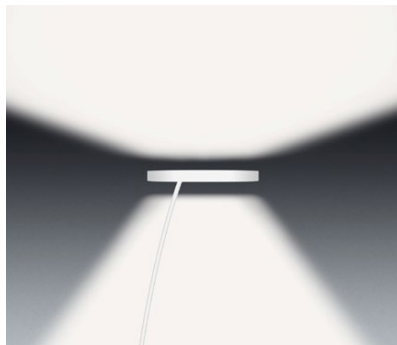

Mito raggio datasheet

Annular LED arc luminaire with double-sided light emission and a diameter of 60 cm. Connection to 230 V AC / 50 Hz mains voltage via power supply unit (converter), removable head for maintenance purposes.

Luminous power 60 W, control via »touchless control« (gesture control on the head, can be deactivated), via body sensor on the luminaire body (can be deactivated) or with Occhio air

Other versions: Mito largo (arc luminaire)

technical data Mito raggio

properties	material	head aluminium, painted, anodised or PVD-coated, optical silicone body carbon painted base steel painted
	cable length	power supply unit (x): 1 m luminaire (y): 2 m of which 1.5 m are retractable
	recommended ceiling height	min. 2.4 m
	weight	24.0 kg
surface	head	bronze, matt gold, rose gold, matt silver, matt white, matt black
	body / base / cable	matt white, matt black
Occhio »color tune« LED	average life time	> 50.000 hrs
	energy efficiency class	A +
	power	60 W
	color rendering index	high color; CRI Ra 95
	color temperature	2700–4000 K
	recommended use	residential
electricity	dimming	via »touchless control« on the head (can be deactivated), via body-sensor on the luminaire body (can be deactivated) or with Occhio air
	connection	230 V AC / 50 Hz
	permitted operating conditions	max. 30°C for indoor use only

Mito raggio lighting effects

table (wide)

wide light beam (up and down), beam angle approx. 80° (down)

inserts: wide / flood

luminous flux: high color 60W 3330lm

UGR (4H8H) < 19