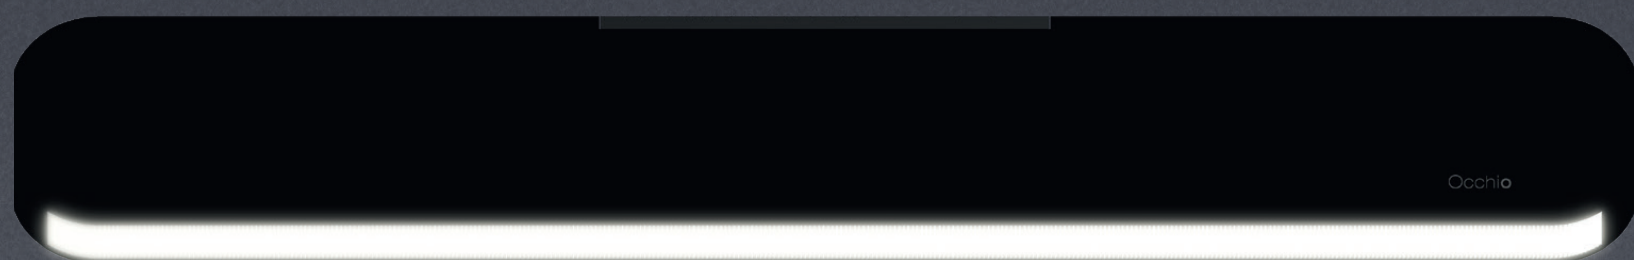

Occhio

Occhio

MitO linear

the new form of light

Occhio

Mito linear is the logical extension of the iconic Mito series.

It transfers the design claim and the extraordinary lighting quality of Mito in brand new application areas in the residential and contract sector.