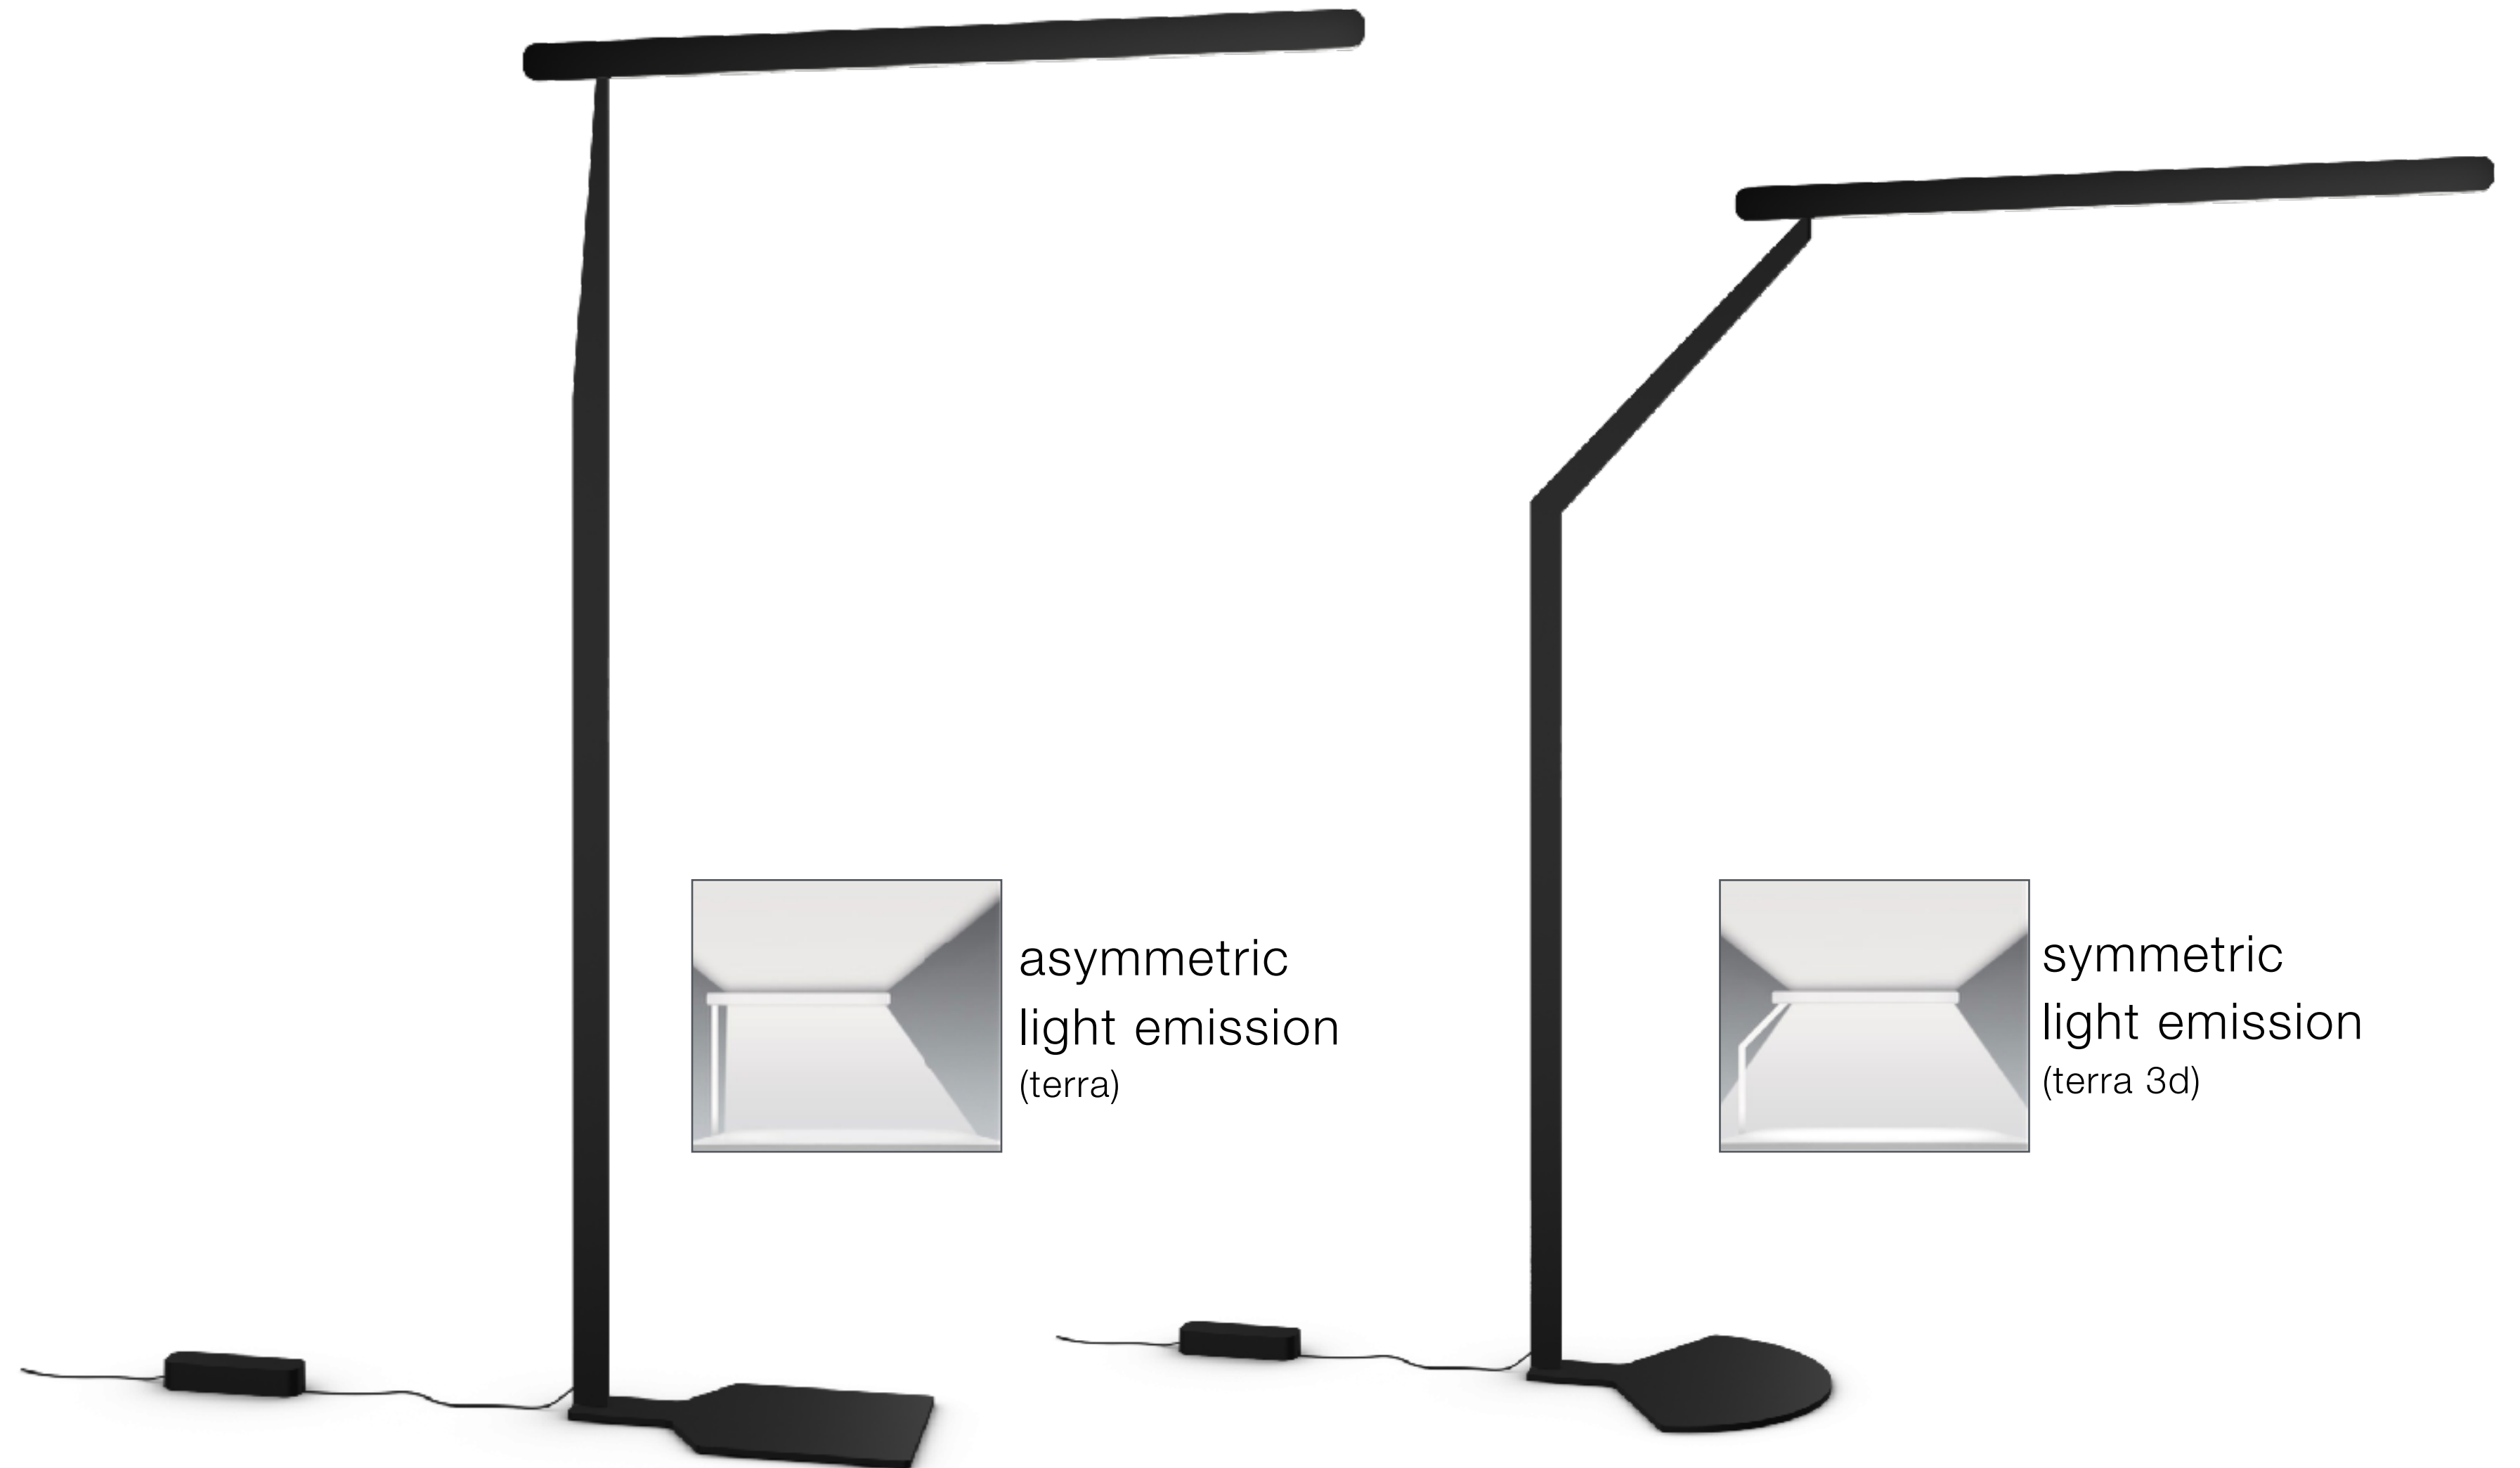

# Mito terra light

CRI  
95

high color  
LEDs

flood / 100°

wide / 80°

# Occhio

asymmetric  
light emission  
(terra)

symmetric  
light emission  
(terra 3d)