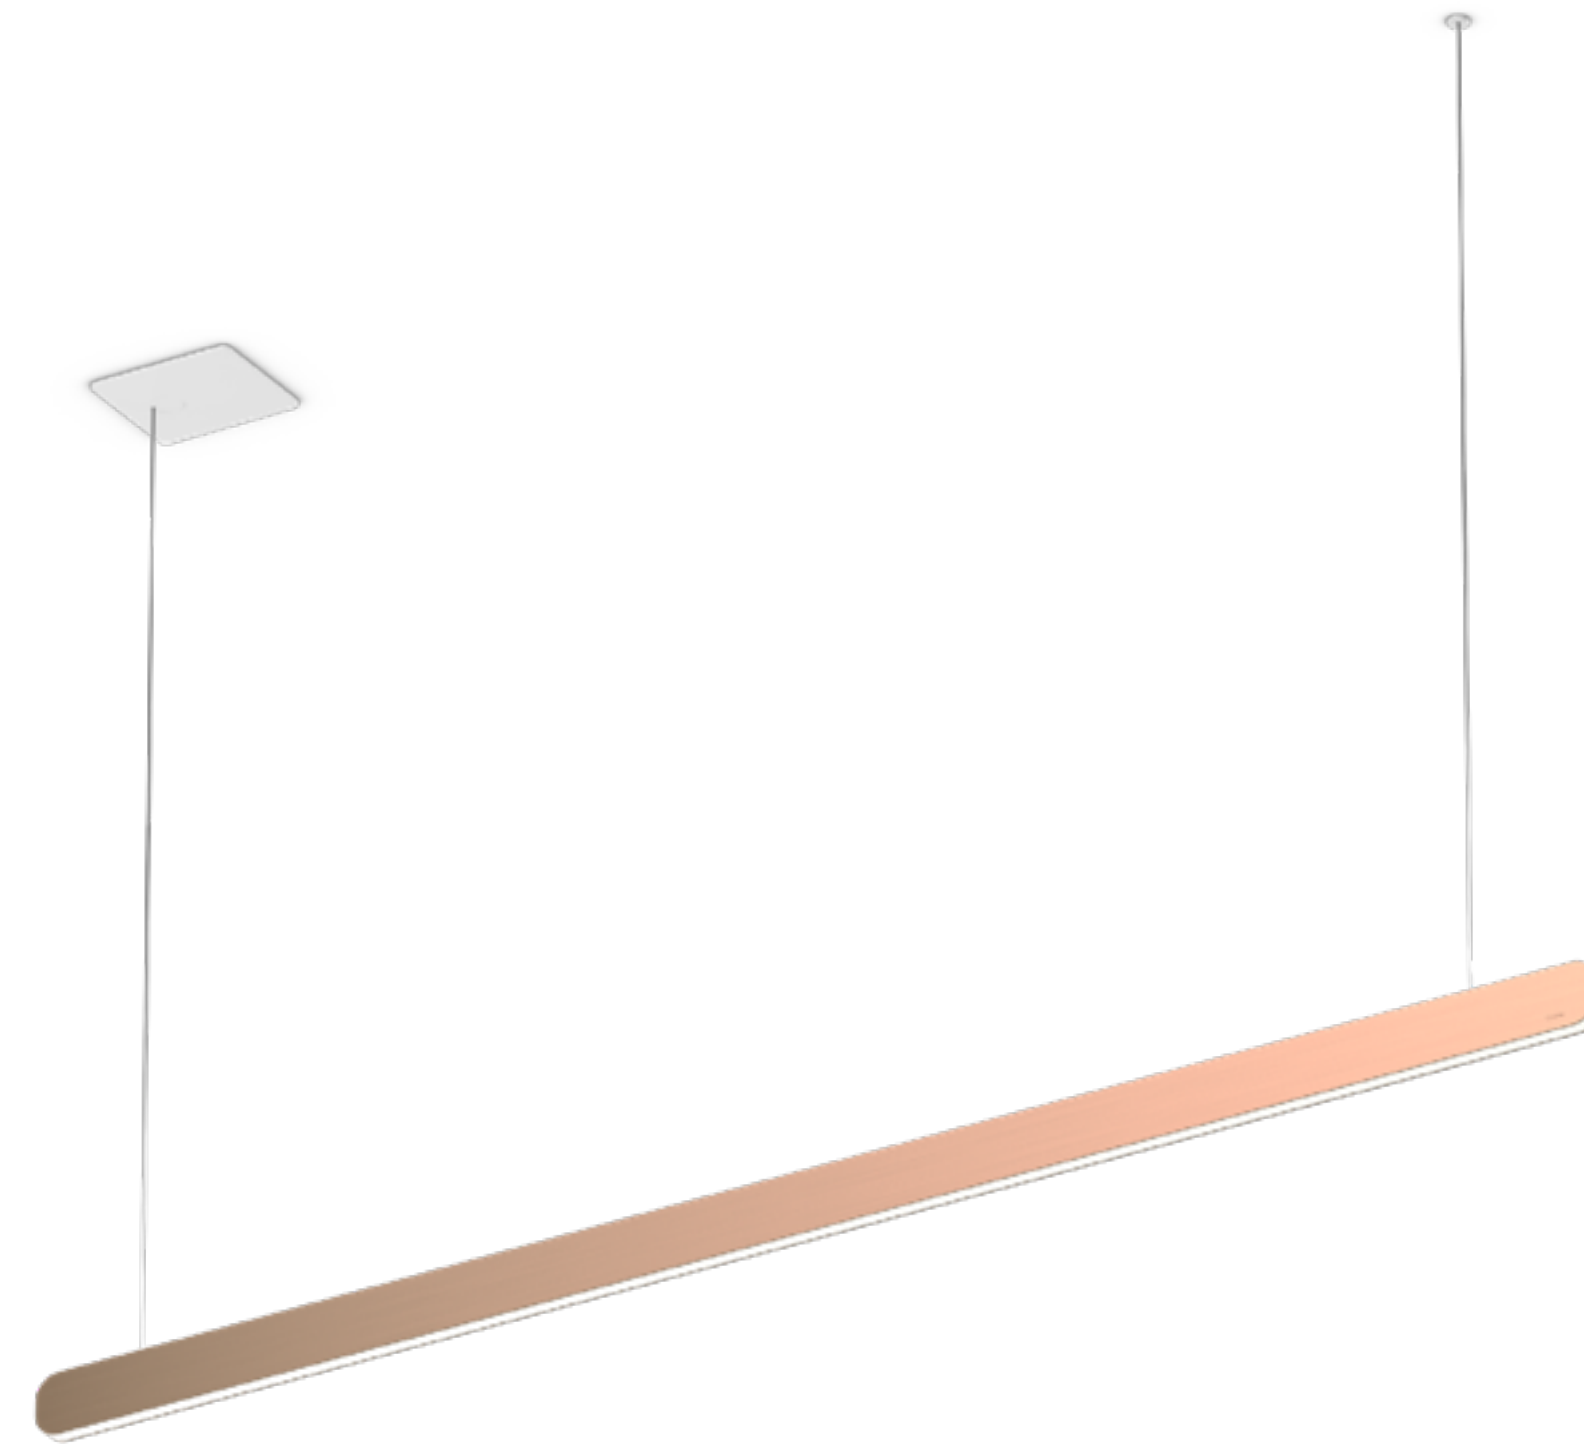

# Mito volo **fix flat** 100 / 140

100 - 45W (3.400lm)

140 - 60W (4.500lm)

Occhio

**100**

length head 103cm  
cover W12,5cm x H11cm

**140**

length head 136cm  
cover W12,5cm x H11cm