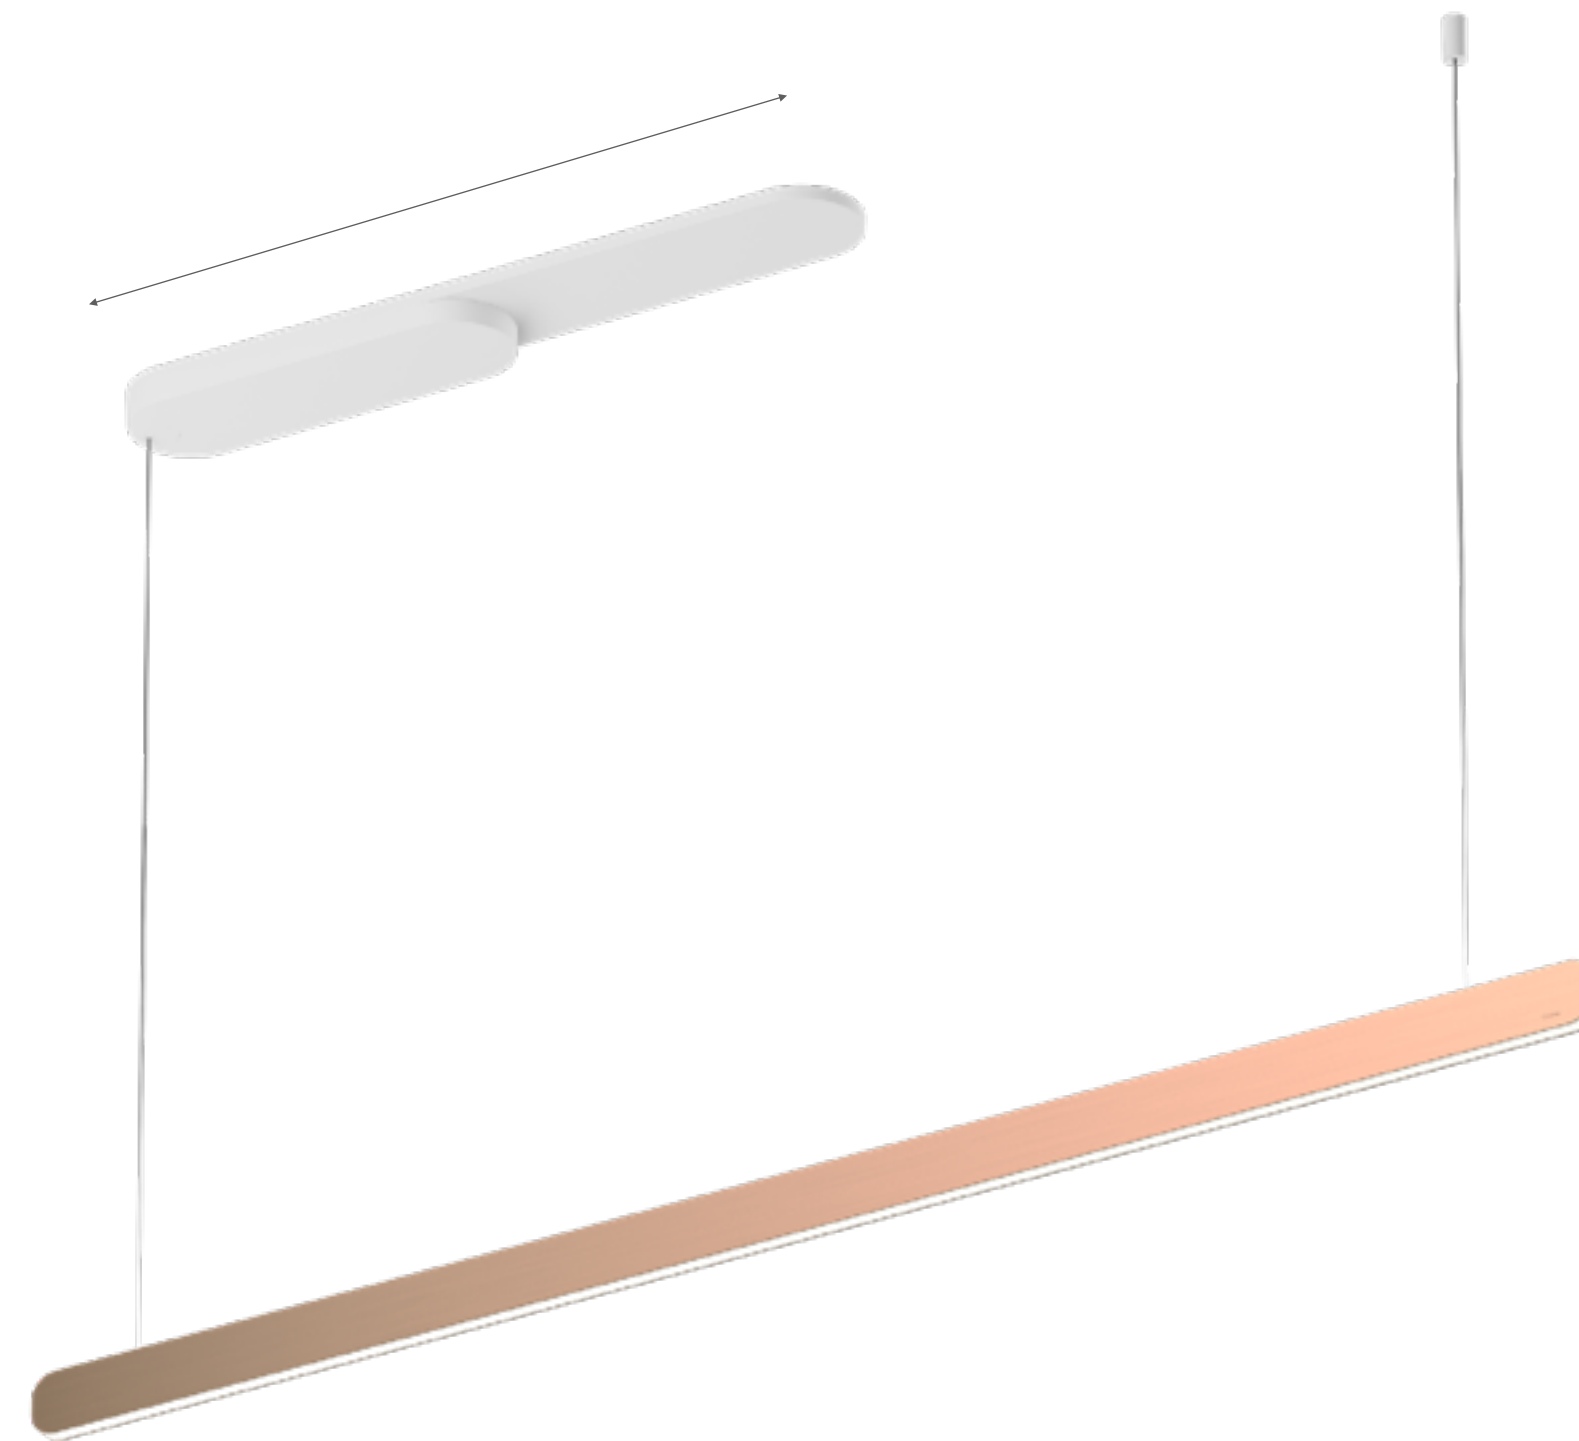

Occhio

Occhio

MitO linear

the new form of light

Occhio

Mito linear is the logical extension of the iconic Mito series.

It transfers the design claim and the extraordinary lighting quality of Mito in brand new application areas in the residential and contract sector.

# Mito volo **fix up midfeed** 100 / 140

100 - 45W (3.400lm)

140 - 60W (4.500lm)

Occhio

**100**

length head 103cm  
length midfeed 48cm

**140**

length head 136cm  
length midfeed 65cm

# Mito volo **fix flat** 100 / 140

100 - 45W (3.400lm)

140 - 60W (4.500lm)

Occhio

**100**

length head 103cm  
cover W12,5cm x H11cm

**140**

length head 136cm  
cover W12,5cm x H11cm