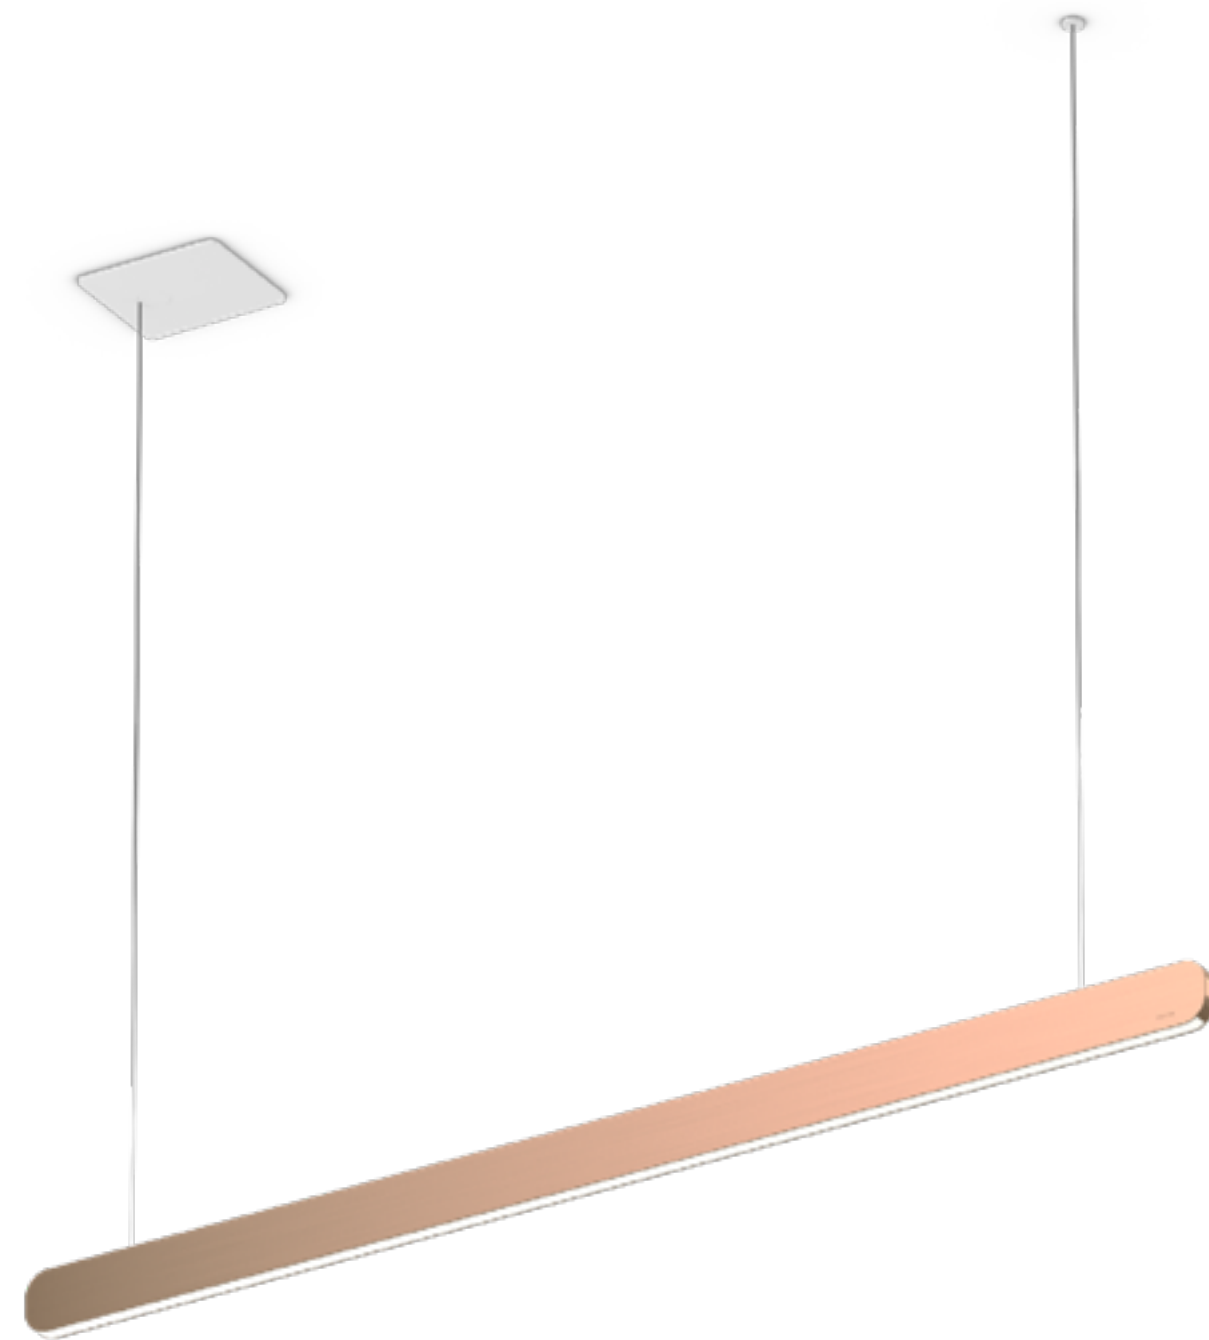

# Mito volo **fix flat** 100 / 140

100 - 45W (3.400lm)

140 - 60W (4.500lm)

Occhio

**100**

length head 103cm  
cover W12,5cm x H11cm

**140**

length head 136cm  
cover W12,5cm x H11cm