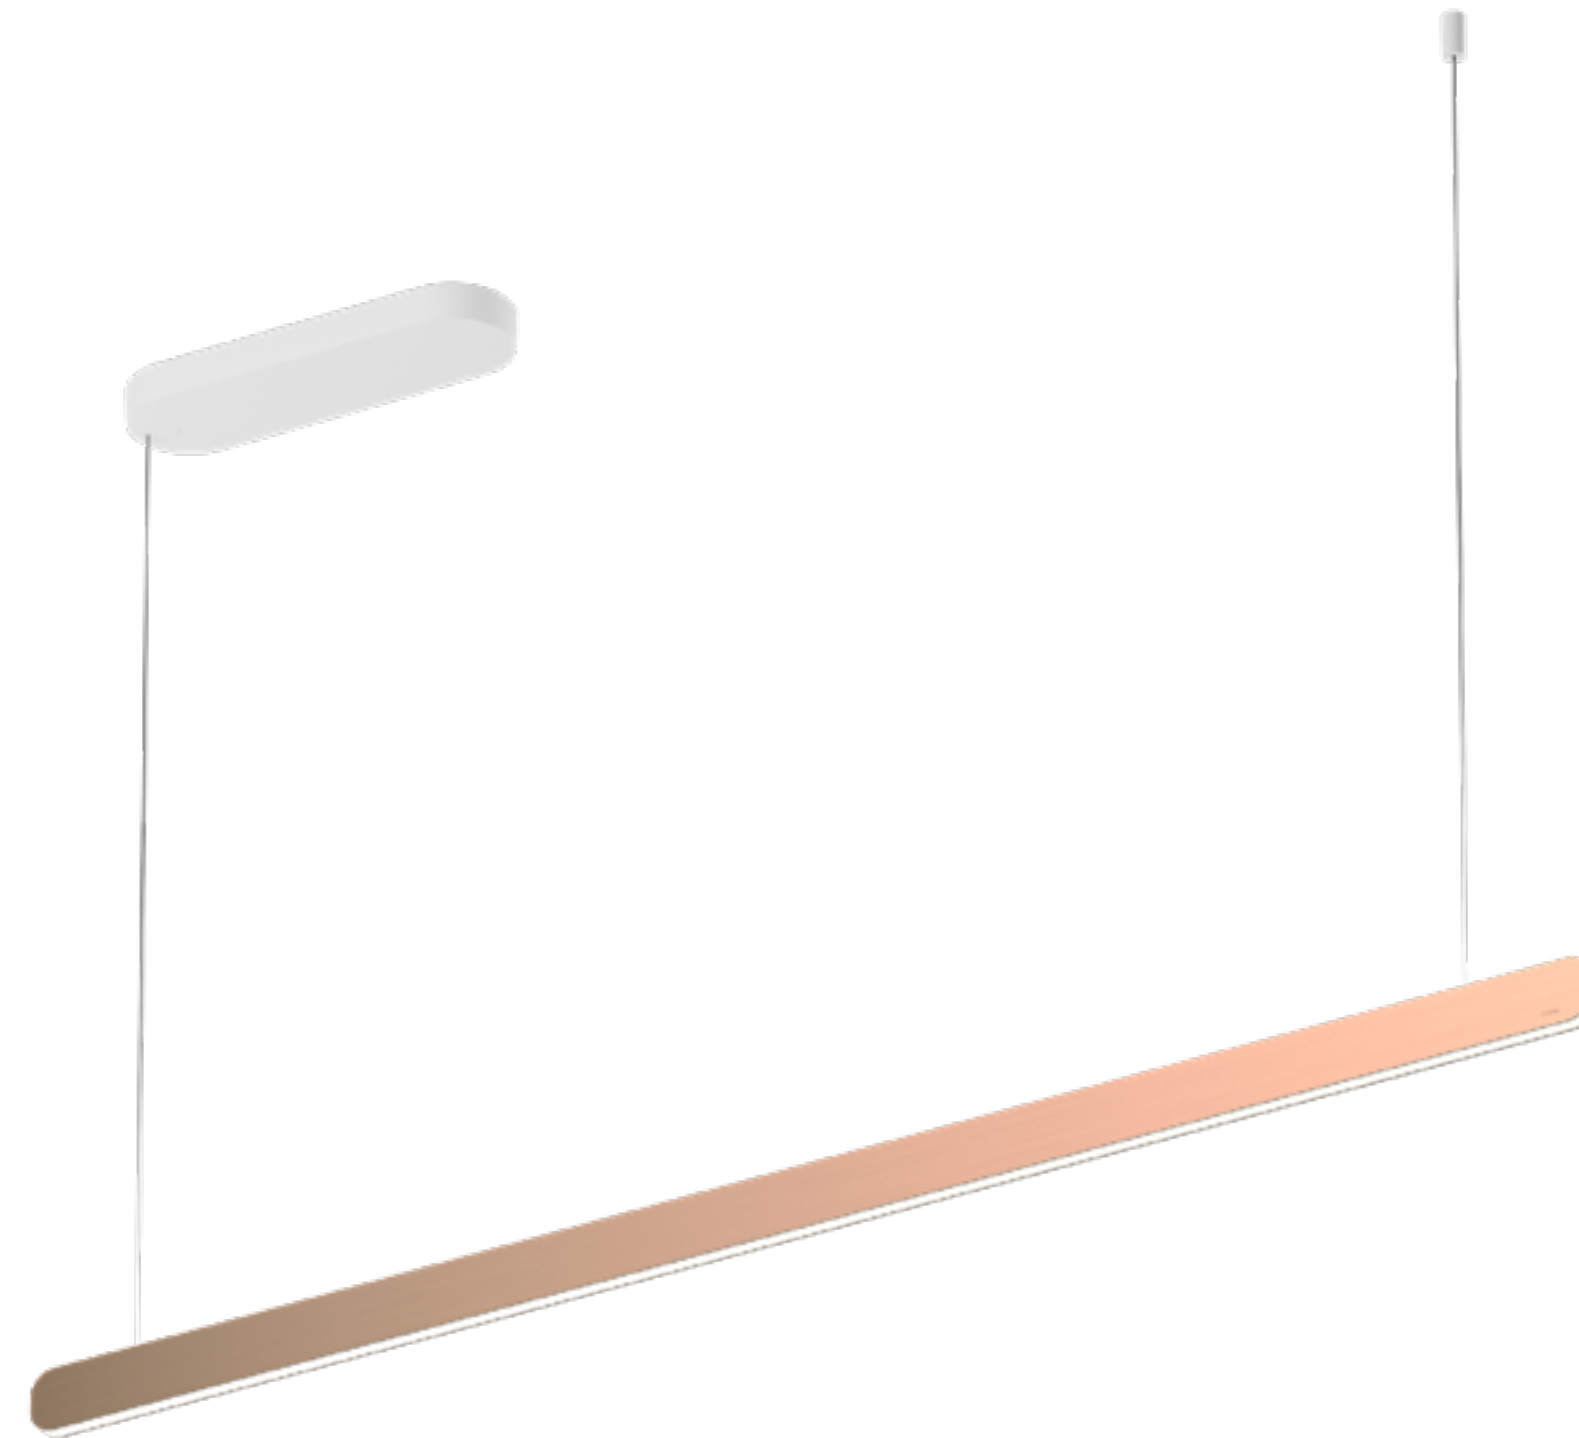

Occhio

Occhio

MitO linear

the new form of light

Occhio

Mito linear is the logical extension of the iconic Mito series.

It transfers the design claim and the extraordinary lighting quality of Mito in brand new application areas in the residential and contract sector.

height adjustment  
65 - 165 cm

# Mito volo **fix up** 100 / 140

100 - 45W (3.400lm)

140 - 60W (4.500lm)

Occhio

**100**

length head 103cm  
length baldachin 33cm

**140**

length head 136cm  
length baldachin 33cm