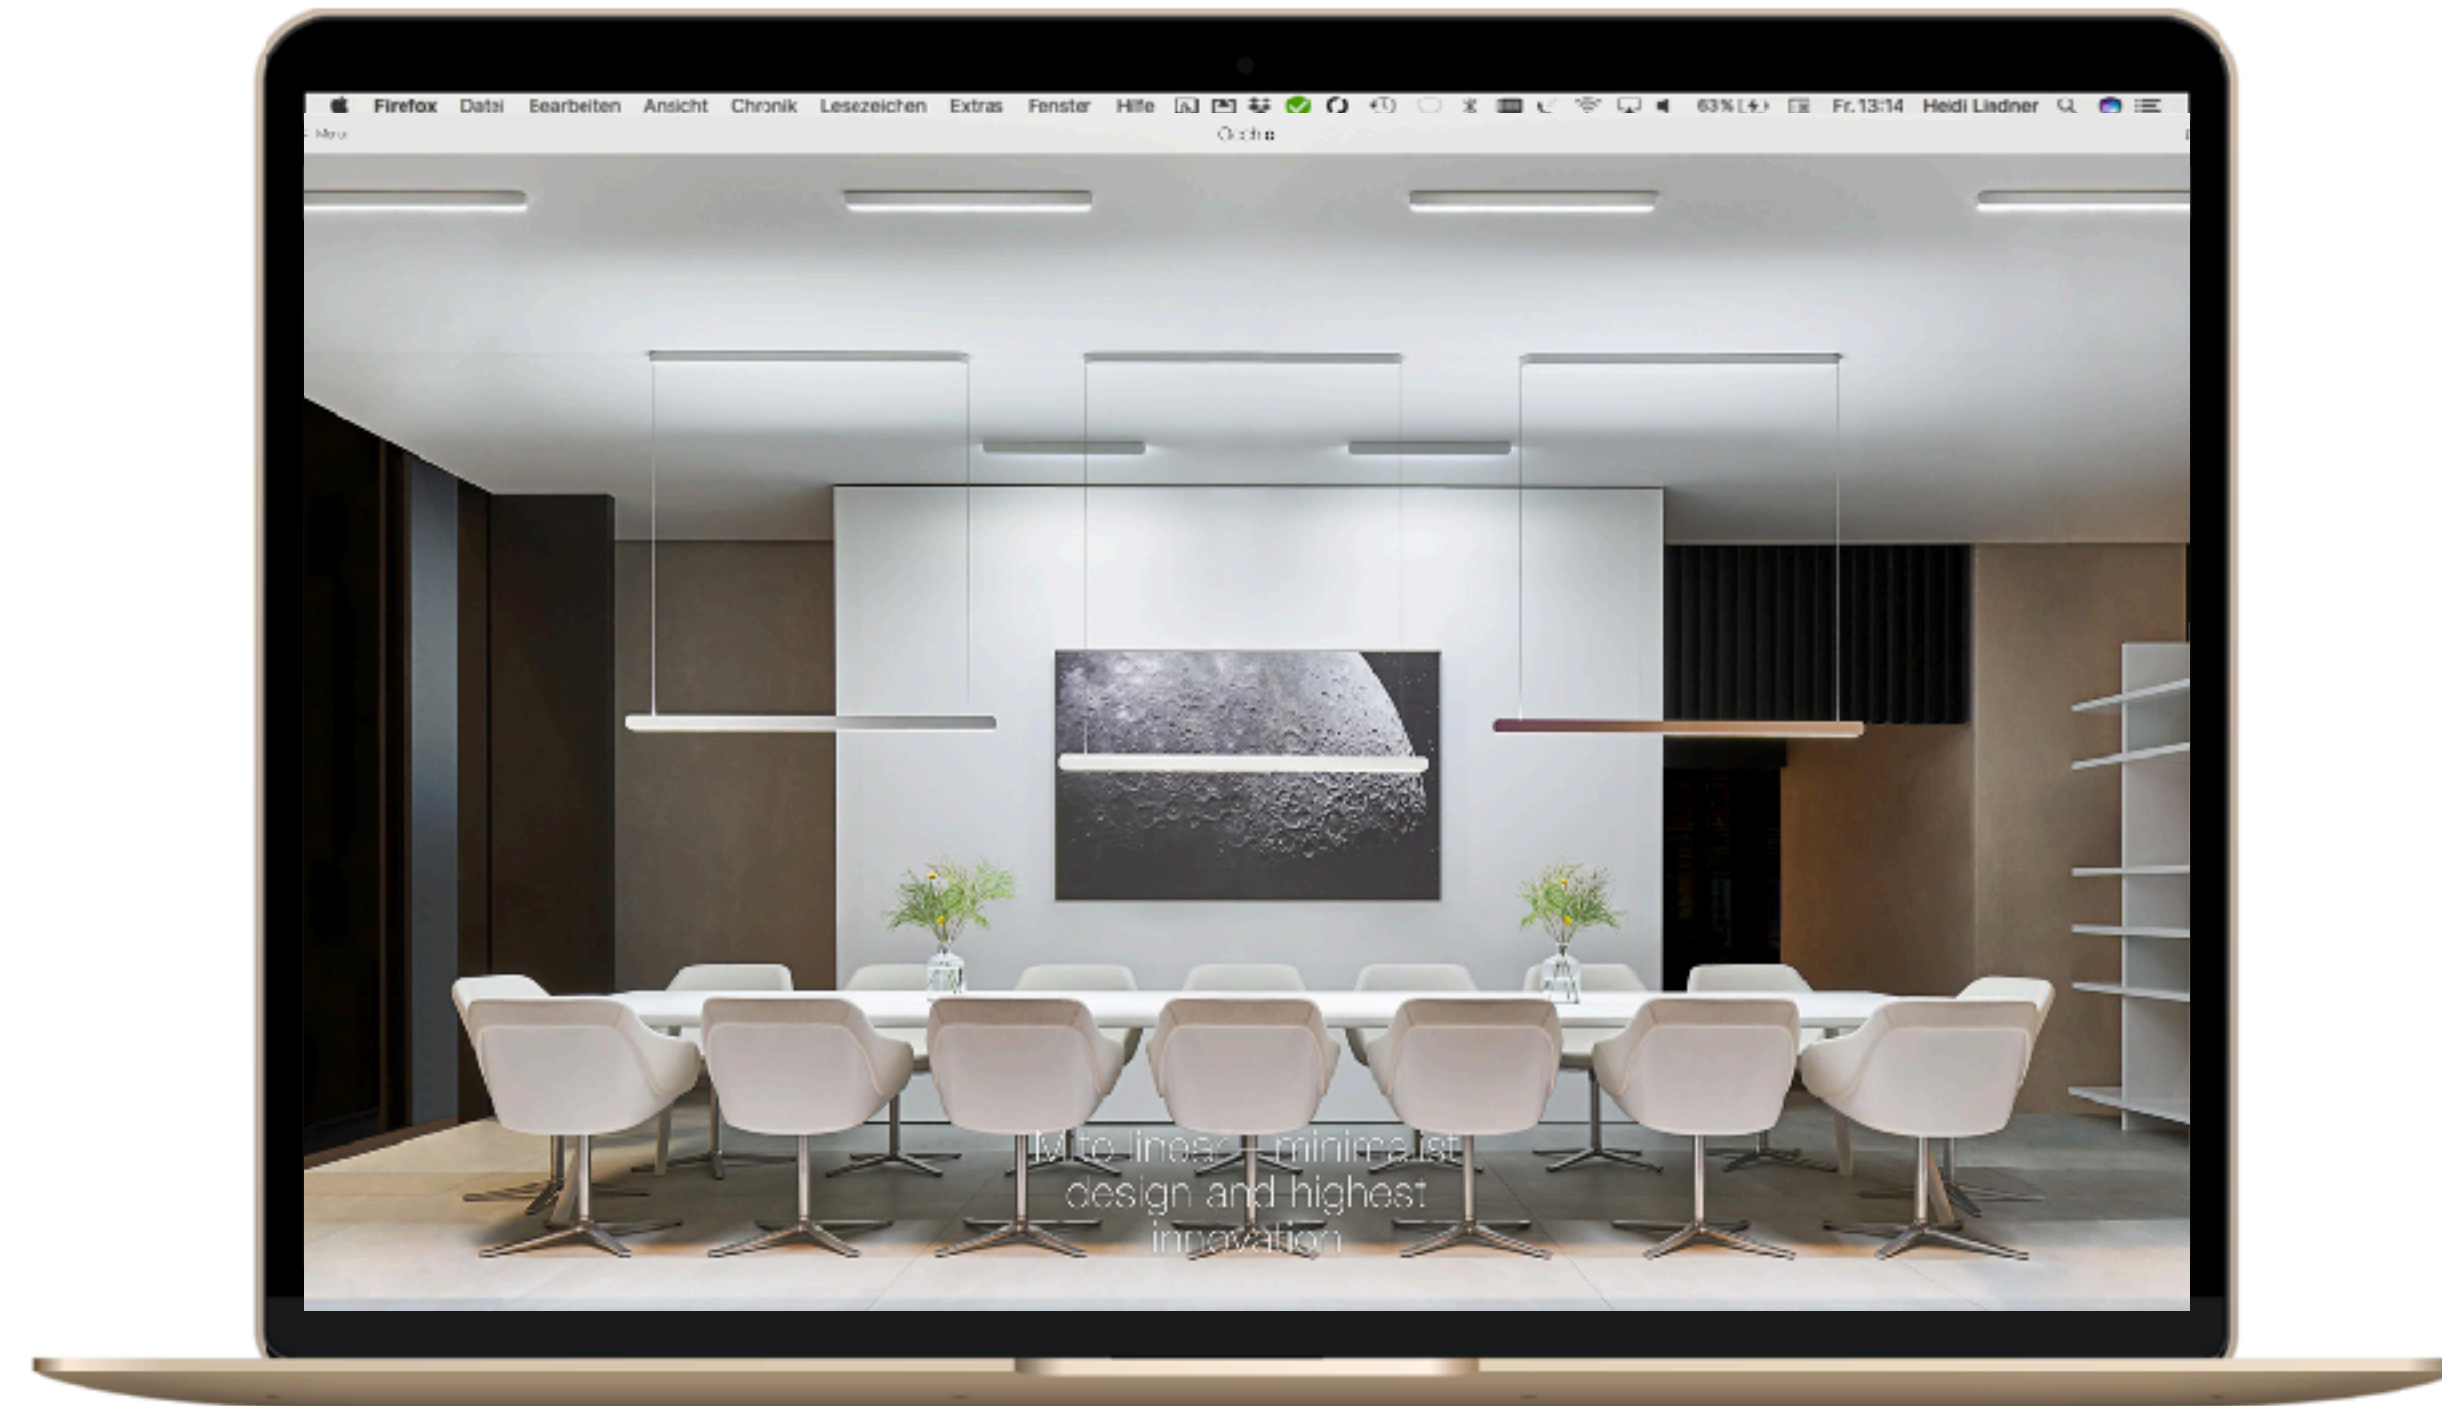

© Occhio GmbH 113

Available at the partner portal or at the [occhio.de](http://occhio.de) download area.

preview microsite

Occhio

A preview microsite with Mito  
linear is available via  
[occhio.com/mito-linear](https://occhio.com/mito-linear)