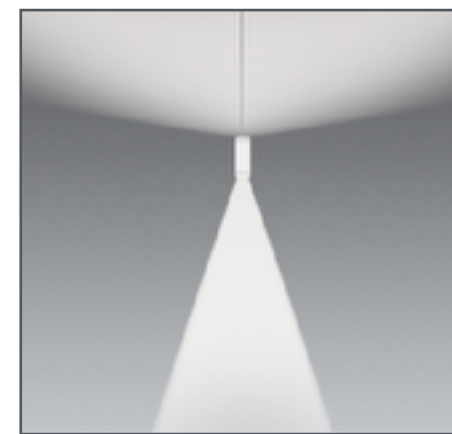

# Mito volo **light**

Occhio

high color  
LEDs

flood / 100°

wide / 80°

table

diffuse

narrow / 25°