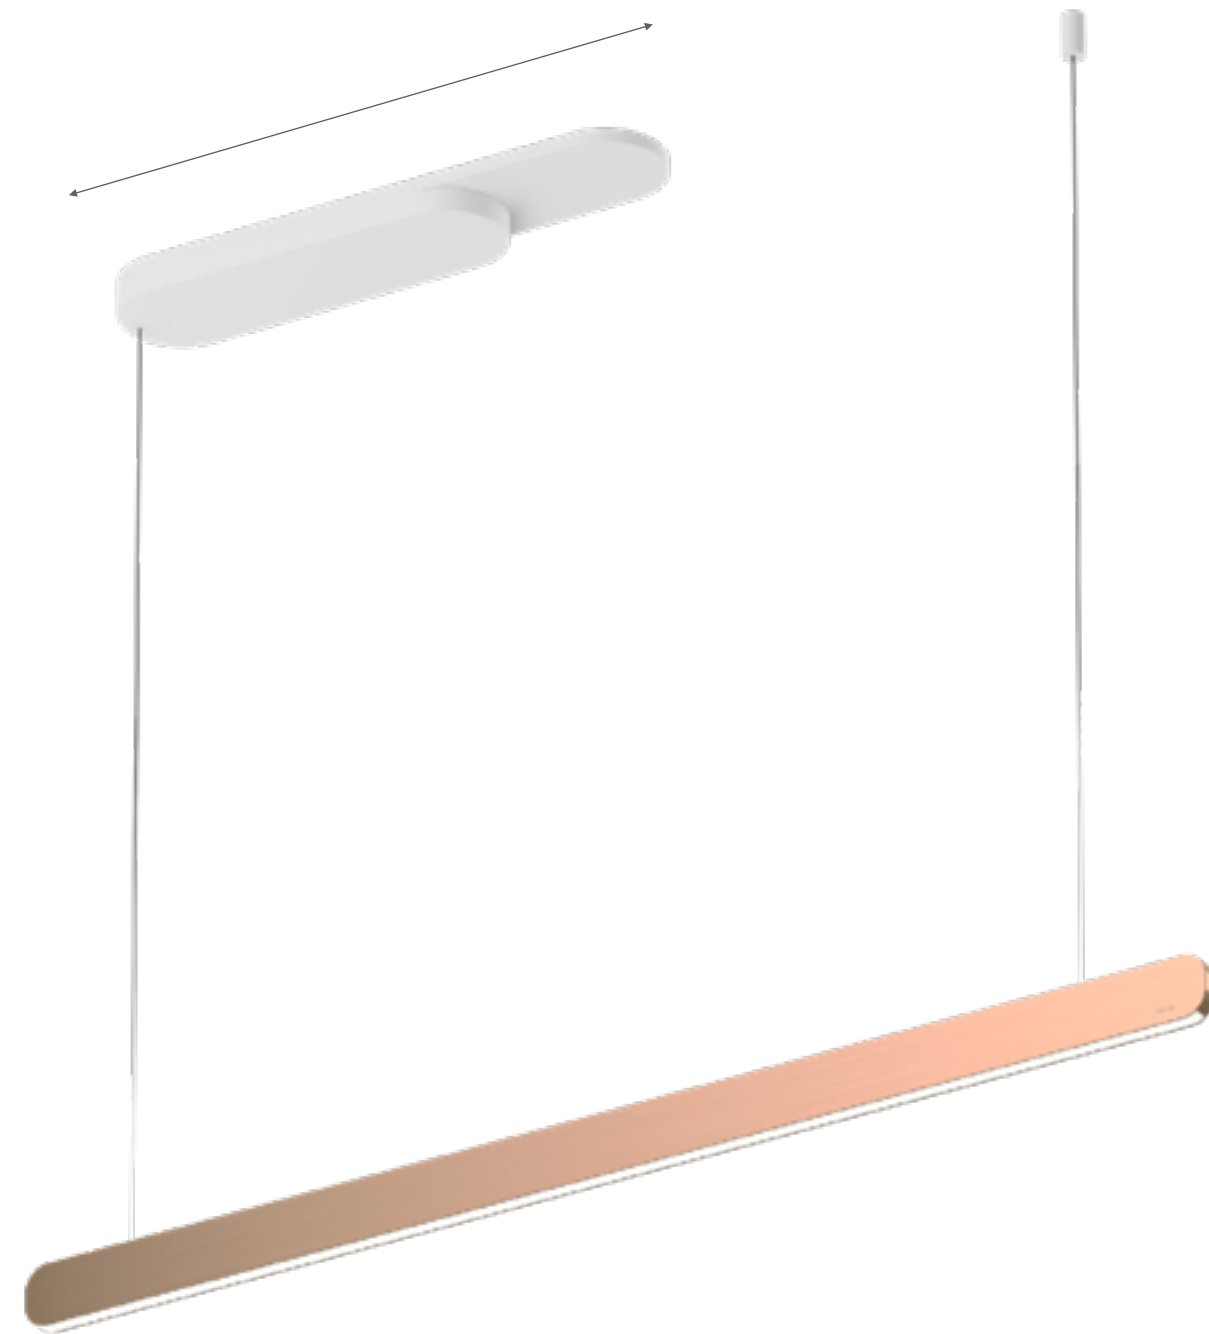

# Mito volo **fix up midfeed** 100 / 140

100 - 45W (3.400lm)

140 - 60W (4.500lm)

Occhio

**100**

length head 103cm  
length midfeed 48cm

**140**

length head 136cm  
length midfeed 65cm

# Mito volo **fix flat** 100 / 140

100 - 45W (3.400lm)

140 - 60W (4.500lm)

Occhio

**100**

length head 103cm  
cover W12,5cm x H11cm

**140**

length head 136cm  
cover W12,5cm x H11cm