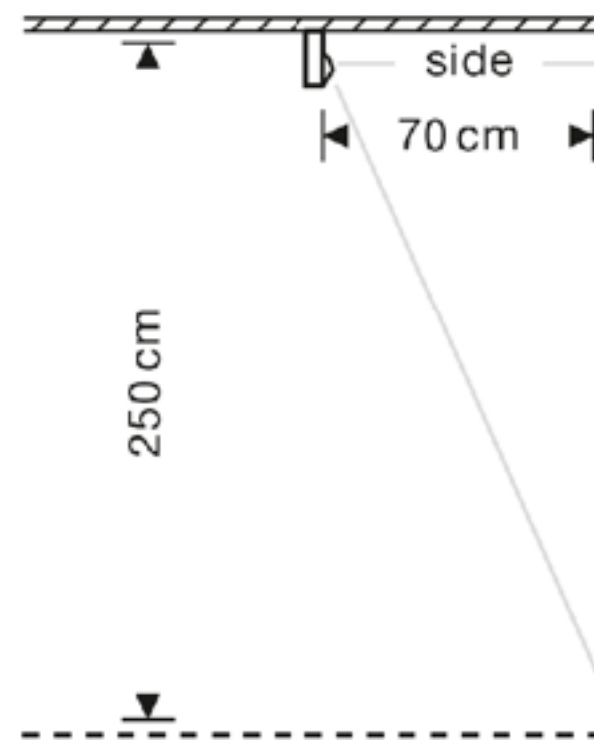

height 5cm, width 2cm

## Occhio

**40**  
length 38cm

**70**  
length 71cm

**100**  
length 104cm

height 5cm, width 2cm

# Mito alto side light

Occhio

high color  
LEDs

wallwash

side

recommended wall distance:  
approx. 70cm at 250cm room height  
approx. 85cm at 300cm room height