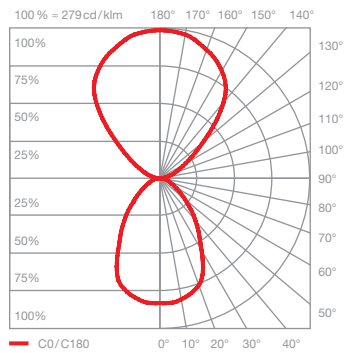

Mito largo datasheet

Annular LED arc luminaire with double-sided light emission and a diameter of 60 cm, height of the head can be adjusted during fitting (1.3 m / 1.45 m / 1.6 m). Connection to 230 V AC / 50 Hz mains voltage via power supply unit (converter), removable head for maintenance purposes.

Luminous power 60 W, control via »touchless control« (gesture control on the head, can be deactivated) or with Occhio air

Other versions: Mito raggio (arc luminaire)

technical data Mito largo

properties	material	head aluminium, painted, anodised or PVD-coated, optical silicone body carbon painted base steel painted
	cable length	power supply unit (x): 1 m luminaire (y): 2 m of which 1.5 m are retractable
	weight	34.0 kg
surface	head	bronze, matt gold, rose gold, matt silver, matt white, matt black
	body / base / cable	matt white, matt black
Occhio »color tune« LED	average life time	> 50.000 hrs
	energy efficiency class	A+
	power	60 W
	color rendering index	high color; CRI Ra 95
	color temperature	2700–4000 K
	recommended use	residential
electricity	dimming	via »touchless control« on the head (can be deactivated) or with Occhio air
	connection	230 V AC / 50 Hz
	permitted operating conditions	max. 30°C for indoor use only

*production tolerance ± 25 mm

Mito largo lighting effects

table (wide)

wide light beam (up and down), beam angle approx. 80° (down)

inserts: wide / flood

luminous flux: high color 60W 3330lm

UGR (4H8H) < 19