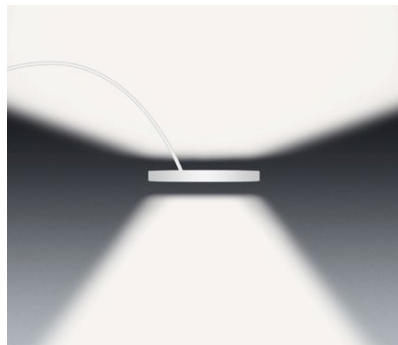

Mito largo datasheet

Annular LED arc luminaire with double-sided light emission and a diameter of 60 cm, height of the head can be adjusted during fitting (1.3 m / 1.45 m / 1.6 m). Connection to 230 V AC / 50 Hz mains voltage via power supply unit (converter), removable head for maintenance purposes.

Luminous power 60 W, control via »touchless control« (gesture control on the head, can be deactivated) or with Occhio air

Other versions: Mito raggio (arc luminaire)

technical data Mito largo

properties	material	head aluminium, painted, anodised or PVD-coated, optical silicone body carbon painted base steel painted
	cable length	power supply unit (x): 1 m luminaire (y): 2 m of which 1.5 m are retractable
	weight	34.0 kg
surface	head	bronze, matt gold, rose gold, matt silver, matt white, matt black
	body / base / cable	matt white, matt black
Occhio »color tune« LED	average life time	> 50.000 hrs
	energy efficiency class	A+
	power	60 W
	color rendering index	high color; CRI Ra 95
	color temperature	2700–4000 K
	recommended use	residential
electricity	dimming	via »touchless control« on the head (can be deactivated) or with Occhio air
	connection	230 V AC / 50 Hz
	permitted operating conditions	max. 30°C for indoor use only

*production tolerance ± 25 mm

Mito largo lighting effects

table (wide)

wide light beam (up and down), beam angle approx. 80° (down)

inserts: wide / flood

luminous flux: high color 60W 3330lm

UGR (4H8H) < 19