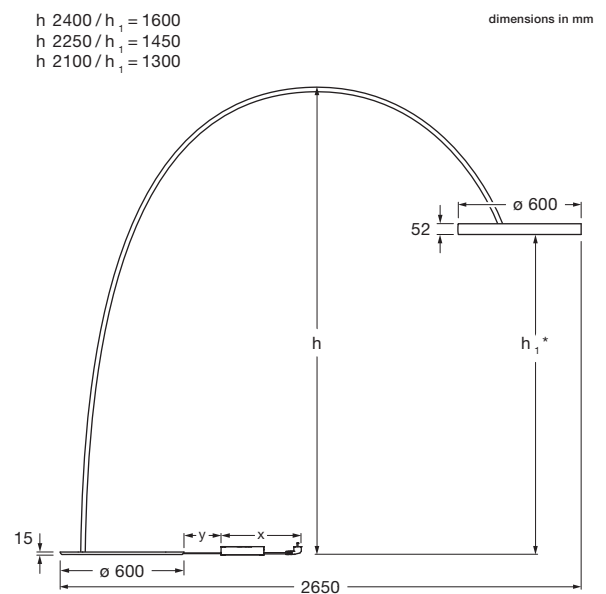

Mito largo datasheet

Annular LED arc luminaire with double-sided light emission and a diameter of 60 cm, height of the head can be adjusted during fitting (1.3 m / 1.45 m / 1.6 m). Connection to 230 V AC / 50 Hz mains voltage via power supply unit (converter), removable head for maintenance purposes.

Luminous power 60 W, control via »touchless control« (gesture control on the head, can be deactivated) or with Occhio air

Other versions: Mito raggio (arc luminaire)

technical data Mito largo

properties	material	head aluminium, painted, anodised or PVD-coated, optical silicone body carbon painted base steel painted
	cable length	power supply unit (x): 1 m luminaire (y): 2 m of which 1.5 m are retractable
	weight	34.0 kg
surface	head	bronze, matt gold, rose gold, matt silver, matt white, matt black
	body / base / cable	matt white, matt black
Occhio »color tune« LED	average life time	> 50.000 hrs
	energy efficiency class	A+
	power	60 W
	color rendering index	high color; CRI Ra 95
	color temperature	2700–4000 K
	recommended use	residential
electricity	dimming	via »touchless control« on the head (can be deactivated) or with Occhio air
	connection	230 V AC / 50 Hz
	permitted operating conditions	max. 30°C for indoor use only

*production tolerance ± 25 mm

Mito largo lighting effects

table (wide)

wide light beam (up and down), beam angle approx. 80° (down)

inserts: wide / flood

luminous flux: high color 60W 3330lm

UGR (4H8H) < 19