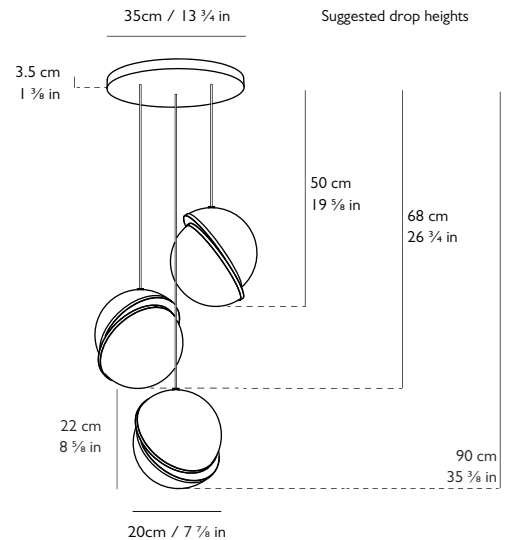

LEE BROOM

MINI CRESCENT CHANDELIER 3 PIECE

PRODUCT DETAILS

Name

Mini Crescent Chandelier 3 Piece

Finish & Product Code	110-130v	220-240v
Mini Crescent Chandelier 3 Piece	CRE0160	CRE0060

Materials

Opal acrylic, brushed brass, steel

3 x H 22cm x Dia 20cm / H 8 7/8 in x Dia 7 7/8 in

Suspension

Length: 3 x 300cm / 118 1/8 in

Adjustable cord

Gold fabric outer

Ceiling Plate / Canopy

H 3.5cm x Dia 35cm / H 1 3/8 in x Dia 13 3/4 in

Round steel in brushed brass finish