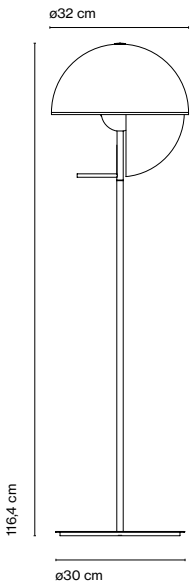

## Mathias Hahn

**marset**

**Theia P**

**Theia P**  
LED SMD 7,8W 700mA  
2700K 1066lm (included)

Black electrical cord

Base and stem in lacquered iron. Dissipater in lacquered aluminium with built-in switch. Vertical semi-sphere made of lacquered spun metal, with the interior in white, and a transparent smoked shade in thermoformed methacrylate.

- White
- Black

- [Download](#) Assembly Instructions
- [Download](#) 2D
- [Download](#) 3D
- [Download](#) Energy label

**Range**

info@marset.com  
www.marset.com

From light to shadow with a single gesture. Theia has two faces: to discover them, simply swivel the fixture around its central axis. It can be pointed towards you for use as a reading lamp, or towards an object or a wall, creating a subtle, indirect light that immediately warms the atmosphere.