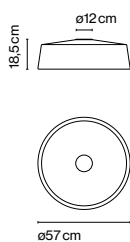

Soho C 112

Soho C 57

Soho C 38

The striking, industrial shapes in the Soho collection are reminiscent of the lamps that were traditionally used in markets and taverns, but they contrast through the use of thoroughly contemporary materials and textures.

Soho C 112

↔ **8x** T5 24W
⚡ **5x** QR111 GU53 12V 35-50W + **1x** 22W+40W
LED SMD 127,2W 300mA
2700K* 16680lm (included)

Soho C 57

○ T5-C 22W+40W
LED SMD 28,1W 700mA
2700K* 3800lm (included)

Soho C 38

LED SMD 13,2W 700mA
2700K 1931lm (included)

* 3000K available upon request

** Only available for LED models: DALI / DSI

Shade in rotary moulded polyethylene. Methacrylate opal diffuser.

- White
- Stone grey
- Black
- Sand (only available in Soho 38)
- Sky blue (only available in Soho 38)

Dimmable**

- [Download](#) Assembly Instructions
- [Download](#) Photometric Data
- [Download](#) 2D
- [Download](#) 3D
- [Download](#) Energy label

Range