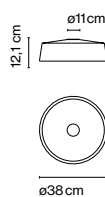

Soho C 112

Soho C 57

Soho C 38

The striking, industrial shapes in the Soho collection are reminiscent of the lamps that were traditionally used in markets and taverns, but they contrast through the use of thoroughly contemporary materials and textures.

Soho C 112

↔ **8x** T5 24W
⚡ **5x** QR111 GU53 12V 35-50W + **1x** 22W+40W
LED SMD 127,2W 300mA
2700K* 16680lm (included)

Soho C 57

○ T5-C 22W+40W
LED SMD 28,1W 700mA
2700K* 3800lm (included)

Soho C 38

LED SMD 13,2W 700mA
2700K 1931lm (included)

* 3000K available upon request

** Only available for LED models: DALI / DSI

Shade in rotary moulded polyethylene. Methacrylate opal diffuser.

- White
- Stone grey
- Black
- Sand (only available in Soho 38)
- Sky blue (only available in Soho 38)

Dimmable**

- [Download](#) Assembly Instructions
- [Download](#) Photometric Data
- [Download](#) 2D
- [Download](#) 3D
- [Download](#) Energy label

Range