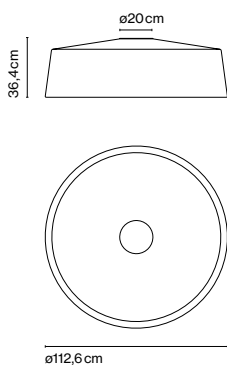

Soho C 112

Soho C 57

Soho C 38

The striking, industrial shapes in the Soho collection are reminiscent of the lamps that were traditionally used in markets and taverns, but they contrast through the use of thoroughly contemporary materials and textures.

Soho C 112

↔ **8x** T5 24W
⚡ **5x** QR111 GU53 12V 35-50W + **1x** 22W+40W
LED SMD 127,2W 300mA
2700K* 16680lm (included)

Soho C 57

○ T5-C 22W+40W
LED SMD 28,1W 700mA
2700K* 3800lm (included)

Soho C 38

LED SMD 13,2W 700mA
2700K 1931lm (included)

* 3000K available upon request

** Only available for LED models: DALI / DSI

Shade in rotary moulded polyethylene. Methacrylate opal diffuser.

- White
- Stone grey
- Black
- Sand (only available in Soho 38)
- Sky blue (only available in Soho 38)

Dimmable**

- [Download](#) Assembly Instructions
- [Download](#) Photometric Data
- [Download](#) 2D
- [Download](#) 3D
- [Download](#) Energy label

Range